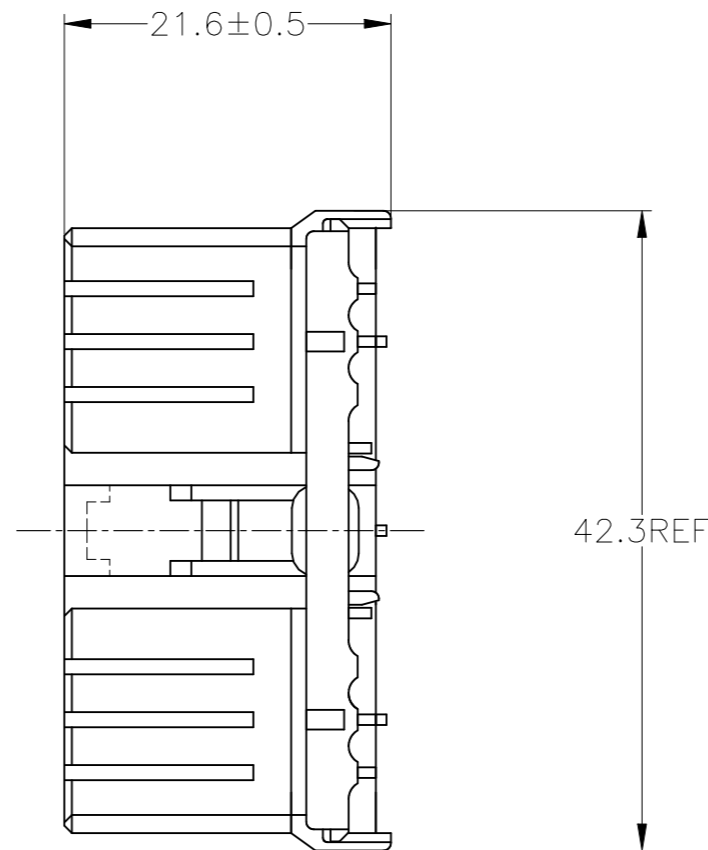

P	LTR	DESCRIPTION	DATE	DWN	APVD
	F3	REVISED PER ECR-22-153250	21OCT2022	RK	MT

- ① -A- 面より2mmの範囲で測定
- ② 相手ハウジングと所定の機能を満足して嵌合できること
- 3. 内装するリセプタクルコンタクトは型番173630, 173631
- ① TO BE MEASURED BETWEEN -A- AND 2
- ② TO BE MATE WITH CAP HOUSING SMOOTHLY
- 3. APPLIED CONTACT; PART NUMBER 173630 AND 173631

OBSELETE	COLOR	NAME	PART NUMBER
	YELLOW	18POSITION PLUG HOUSING	173853-7
	NATURAL	18POSITION PLUG HOUSING	1-173853-1
	SEE DRAWING 173853-9		173853-9
	ORANGE	18POSITION PLUG HOUSING	173853-8
	GRAY	18POSITION PLUG HOUSING	173853-6
	BLUE	18POSITION PLUG HOUSING	173853-5
	GREEN	18POSITION PLUG HOUSING	173853-4
	BLACK	18POSITION PLUG HOUSING	173853-2
	NATURAL	18POSITION PLUG HOUSING	173853-1
	COLOR	NAME	PART NUMBER

THIS DRAWING IS A CONTROLLED DOCUMENT.

DIMENSIONS:	TOLERANCES UNLESS OTHERWISE SPECIFIED:
単位: 耗 mm	一般公差
0 PLC	± -
1 PLC	± -
2 PLC	± -
3 PLC	± -
4 PLC	± -
ANGLES	± -

TOLERANCES UNLESS OTHERWISE SPECIFIED:
一般公差
10 ≥ : ±0.2
30 ≥ > 10 : ±0.25
100 ≥ > 30 : ±0.3
ANGLE : ±3°

SIZE	CAGE CODE	DRAWING NO 番号	RESTRICTED TO
A3	00779	C-173853	-

CUSTOMER DRAWING

SCALE 尺度 2:1 SHEET 1 OF 1 REV F3