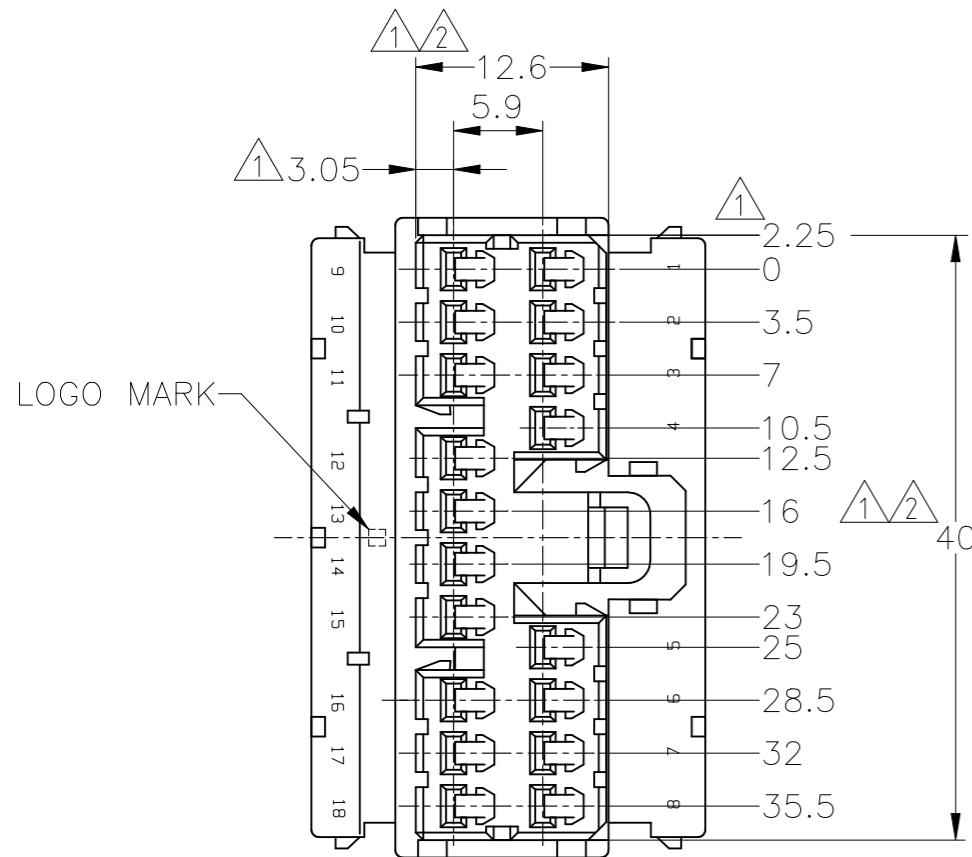

P	LTR	DESCRIPTION	DATE	DWN	APVD
	F3	REVISED PER ECR-22-153250	21OCT2022	RK	MT

- ① -A- 面より2mmの範囲で測定
- ② 相手ハウジングと所定の機能を満足して嵌合できること
- 3. 内装するリセプタクルコンタクトは型番173630, 173631
- ① TO BE MEASURED BETWEEN -A- AND 2
- ② TO BE MATE WITH CAP HOUSING SMOOTHLY
- 3. APPLIED CONTACT; PART NUMBER 173630 AND 173631

OBSELETE	COLOR	NAME	PART NUMBER
	YELLOW	18POSITION PLUG HOUSING	173853-7
	NATURAL	18POSITION PLUG HOUSING	1-173853-1
	SEE DRAWING 173853-9		173853-9
	ORANGE	18POSITION PLUG HOUSING	173853-8
	GRAY	18POSITION PLUG HOUSING	173853-6
	BLUE	18POSITION PLUG HOUSING	173853-5
	GREEN	18POSITION PLUG HOUSING	173853-4
	BLACK	18POSITION PLUG HOUSING	173853-2
	NATURAL	18POSITION PLUG HOUSING	173853-1
	COLOR	NAME	PART NUMBER

THIS DRAWING IS A CONTROLLED DOCUMENT.

DIMENSIONS:	TOLERANCES UNLESS OTHERWISE SPECIFIED:
単位: 耗 mm	一般公差
0 PLC	± -
1 PLC	± -
2 PLC	± -
3 PLC	± -
4 PLC	± -
ANGLES	± -

TOLERANCES UNLESS OTHERWISE SPECIFIED:
一般公差
10 ≥ : ±0.2
30 ≥ > 10 : ±0.25
100 ≥ > 30 : ±0.3
ANGLE : ±3°

SIZE	CAGE CODE	DRAWING NO 番号	RESTRICTED TO
A3	00779	C-173853	-

CUSTOMER DRAWING

SCALE 尺度 2:1 SHEET 1 OF 1 REV F3