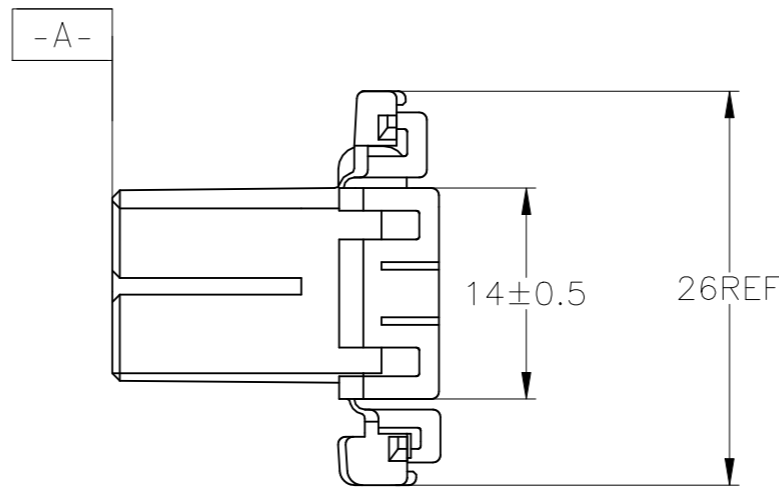

P	LTR	DESCRIPTION	DATE	DWN	APVD
	F3	REVISED PER ECR-22-153250	21OCT2022	RK	MT

- ① -A- 面より2mmの範囲で測定
- ② 相手ハウジングと所定の機能を満足して嵌合できること
- 3. 内装するリセプタクルコンタクトは型番173630, 173631
- ① TO BE MEASURED BETWEEN -A- AND 2
- ② TO BE MATE WITH CAP HOUSING SMOOTHLY
- 3. APPLIED CONTACT; PART NUMBER 173630 AND 173631

OBSELETE	COLOR	NAME	PART NUMBER
	YELLOW	18POSITION PLUG HOUSING	173853-7
	NATURAL	18POSITION PLUG HOUSING	1-173853-1
	SEE DRAWING 173853-9		173853-9
	ORANGE	18POSITION PLUG HOUSING	173853-8
	GRAY	18POSITION PLUG HOUSING	173853-6
	BLUE	18POSITION PLUG HOUSING	173853-5
	GREEN	18POSITION PLUG HOUSING	173853-4
	BLACK	18POSITION PLUG HOUSING	173853-2
	NATURAL	18POSITION PLUG HOUSING	173853-1
	COLOR	NAME	PART NUMBER

THIS DRAWING IS A CONTROLLED DOCUMENT.

DIMENSIONS:	TOLERANCES UNLESS OTHERWISE SPECIFIED:
単位: 耗 mm	一般公差
0 PLC	± -
1 PLC	± -
2 PLC	± -
3 PLC	± -
4 PLC	± -
ANGLES	± -

TOLERANCES UNLESS OTHERWISE SPECIFIED:
一般公差
10 ≥ : ±0.2
30 ≥ > 10 : ±0.25
100 ≥ > 30 : ±0.3
ANGLE : ±3°

SIZE	CAGE CODE	DRAWING NO 番号	RESTRICTED TO
A3	00779	C-173853	-

CUSTOMER DRAWING

SCALE 尺度 2:1 SHEET 1 OF 1 REV F3