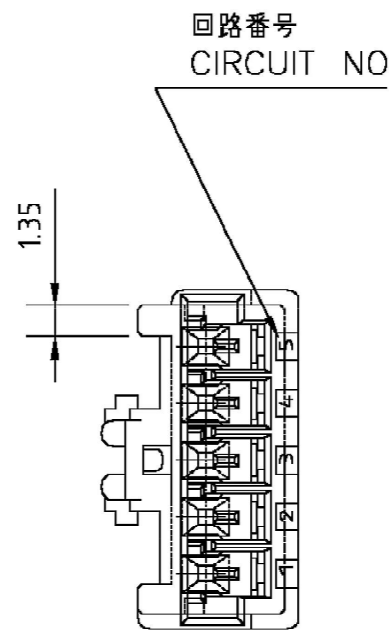

THIS DRAWING IS UNPUBLISHED.

RELEASED FOR PUBLICATION

© COPYRIGHT

ALL RIGHTS RESERVED.

LOC	DIST	REVISIONS 変更					
J	-	P	LTR	DESCRIPTION	DATE	DWN	APVD
		E		REVISED PER ECR-20-100231	16JUL20	MM	DZ

注記;

- ① 材料; 66ナイロン (UL94V-0)
- ② 製品規格; 108-5459
- ③ 取付適用規格; 114-5203
- ④ 表1参照
- 5. 取扱説明書; 411-5771

NOTES;

- ① MATERIAL; 66 NYLON (UL94V-0)
- ② PRODUCT SPEC; 108-5459-8
- ③ APPLICATION SPEC; 114-5203
- ④ SEE TABLE 1
- 5. INSTRUCTION SHEET; 411-5771
- 6. PART 5-917689-1 COMPLY WITH GLOW WIRE REQUIREMENT FOR PARTS OF NON-METALLIC MATERIAL SUPPORTING A CURRENT CARRYING CONNECTION DETAILED IN IEC 60335-1, SECTION 30(GWT)

THIS DRAWING IS A CONTROLLED DOCUMENT.

DIMENSIONS: 単位 MM	TOLERANCES UNLESS OTHERWISE SPECIFIED: 一般公差
	10 > : ±0.2 30 > > 10 : ±0.25 100 > > 30 : ±0.3
MATERIAL 材料	ANGLES ±0.3° FINISH 仕上
④ SEE NOTE	-

DWN Y.NOGUCHI	12MAY95
CHK Y.KASHIWA	12MAY95
APVD Y.KASHIWA	12MAY95
PRODUCT SPEC 製品規格	④ SEE NOTE
APPLICATION SPEC 取付適用規格	④ SEE NOTE
WEIGHT	-

STE TE Connectivity

2.5mm シグナルダブルロック 5極 プラグハウジング
2.5mm SIGNAL DBL-LOCK 5P PLUG HOUSING

SIZE	CAGE CODE	DRAWING NO 番号	RESTRICTED TO
A3	00779	C-917689	-

CUSTOMER DRAWING

SCALE 尺度 3-1 SHEET 1 OF 1 REV E