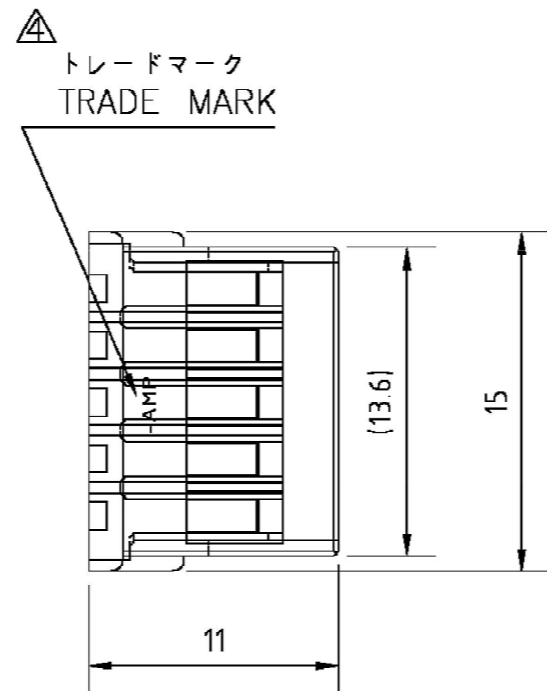

THIS DRAWING IS UNPUBLISHED.

RELEASED FOR PUBLICATION

© COPYRIGHT

ALL RIGHTS RESERVED.

LOC	DIST	REVISIONS 変更					
J	-	P	LTR	DESCRIPTION	DATE	DWN	APVD
		E		REVISED PER ECR-20-100231	16JUL20	MM	DZ

注記;

- ① 材料; 66ナイロン (UL94V-0)
- ② 製品規格; 108-5459
- ③ 取付適用規格; 114-5203
- ④ 表1参照
- 5. 取扱説明書; 411-5771

NOTES;

- ① MATERIAL; 66 NYLON (UL94V-0)
- ② PRODUCT SPEC; 108-5459-8
- ③ APPLICATION SPEC; 114-5203
- ④ SEE TABLE 1
- 5. INSTRUCTION SHEET; 411-5771
- 6. PART 5-917689-1 COMPLY WITH GLOW WIRE REQUIREMENT FOR PARTS OF NON-METALLIC MATERIAL SUPPORTING A CURRENT CARRYING CONNECTION DETAILED IN IEC 60335-1, SECTION 30(GWT)

THIS DRAWING IS A CONTROLLED DOCUMENT.

DIMENSIONS: 単位 MM	TOLERANCES UNLESS OTHERWISE SPECIFIED: 一般公差
	10 > : ±0.2 30 > > 10 : ±0.25 100 > > 30 : ±0.3
MATERIAL 材料	ANGLES ±0.3° FINISH 仕上
④ SEE NOTE	-

DWN Y.NOGUCHI	12MAY95
CHK Y.KASHIWA	12MAY95
APVD Y.KASHIWA	12MAY95
PRODUCT SPEC 製品規格	④ SEE NOTE
APPLICATION SPEC 取付適用規格	④ SEE NOTE
WEIGHT	-