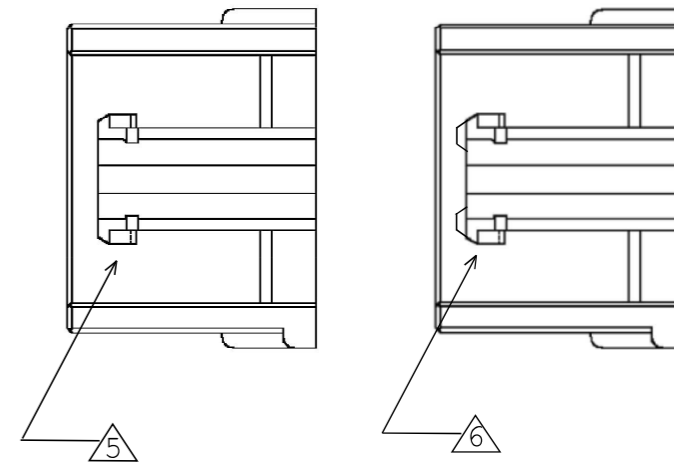

THIS DRAWING IS UNPUBLISHED.

RELEASED FOR PUBLICATION

© COPYRIGHT

ALL RIGHTS RESERVED.

LOC	DIST	REVISIONS 変更					
J	-	P	LTR	DESCRIPTION	DATE	DWN	APVD
		E		REVISED PER ECR-20-100231	16JUL20	MM	DZ

注記;

- ① 材料; 66ナイロン (UL94V-0)
- ② 製品規格; 108-5459
- ③ 取付適用規格; 114-5203
- ④ 表1参照
- 5. 取扱説明書; 411-5771

NOTES;

- ① MATERIAL; 66 NYLON (UL94V-0)
- ② PRODUCT SPEC; 108-5459-8
- ③ APPLICATION SPEC; 114-5203
- ④ SEE TABLE 1
- 5. INSTRUCTION SHEET; 411-5771
- 6. PART 5-917689-1 COMPLY WITH GLOW WIRE REQUIREMENT FOR PARTS OF NON-METALLIC MATERIAL SUPPORTING A CURRENT CARRYING CONNECTION DETAILED IN IEC 60335-1, SECTION 30(GWT)

THIS DRAWING IS A CONTROLLED DOCUMENT.

DIMENSIONS: 単位 MM	TOLERANCES UNLESS OTHERWISE SPECIFIED: 一般公差
	10 > : ±0.2 30 > > 10 : ±0.25 100 > > 30 : ±0.3
MATERIAL 材料	ANGLES ±0.3° FINISH 仕上
④ SEE NOTE	-

DWN Y.NOGUCHI	12MAY95
CHK Y.KASHIWA	12MAY95
APVD Y.KASHIWA	12MAY95
PRODUCT SPEC 製品規格	④ SEE NOTE
APPLICATION SPEC 取付適用規格	④ SEE NOTE
WEIGHT	-