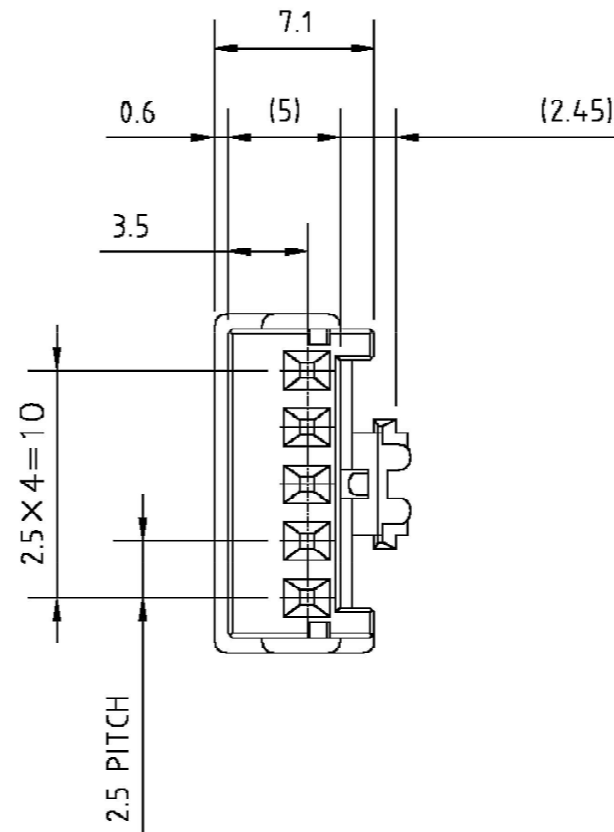

THIS DRAWING IS UNPUBLISHED.

RELEASED FOR PUBLICATION

© COPYRIGHT

ALL RIGHTS RESERVED.

LOC	DIST	REVISIONS 変更					
J	-	P	LTR	DESCRIPTION	DATE	DWN	APVD
		E		REVISED PER ECR-20-100231	16JUL20	MM	DZ

注記;

- ① 材料; 66ナイロン (UL94V-0)
- ② 製品規格; 108-5459
- ③ 取付適用規格; 114-5203
- ④ 表1参照
- 5. 取扱説明書; 411-5771

NOTES;

- ① MATERIAL; 66 NYLON (UL94V-0)
- ② PRODUCT SPEC; 108-5459-8
- ③ APPLICATION SPEC; 114-5203
- ④ SEE TABLE 1
- 5. INSTRUCTION SHEET; 411-5771
- 6. PART 5-917689-1 COMPLY WITH GLOW WIRE REQUIREMENT FOR PARTS OF NON-METALLIC MATERIAL SUPPORTING A CURRENT CARRYING CONNECTION DETAILED IN IEC 60335-1, SECTION 30(GWT)

THIS DRAWING IS A CONTROLLED DOCUMENT.

DIMENSIONS: 単位 MM	TOLERANCES UNLESS OTHERWISE SPECIFIED: 一般公差
	10 > : ±0.2 30 > > 10 : ±0.25 100 > > 30 : ±0.3
MATERIAL 材料	ANGLES ±0.3° FINISH 仕上
④ SEE NOTE	-

DWN Y.NOGUCHI	12MAY95
CHK Y.KASHIWA	12MAY95
APVD Y.KASHIWA	12MAY95
PRODUCT SPEC 製品規格	④ SEE NOTE
APPLICATION SPEC 取付適用規格	④ SEE NOTE
WEIGHT	-

STE TE Connectivity

2.5mm シグナルダブルロック 5極 プラグハウジング
2.5mm SIGNAL DBL-LOCK 5P PLUG HOUSING

SIZE	CAGE CODE	DRAWING NO 番号	RESTRICTED TO
A3	00779	C-917689	-

CUSTOMER DRAWING

SCALE 尺度 3-1 SHEET 1 OF 1 REV E