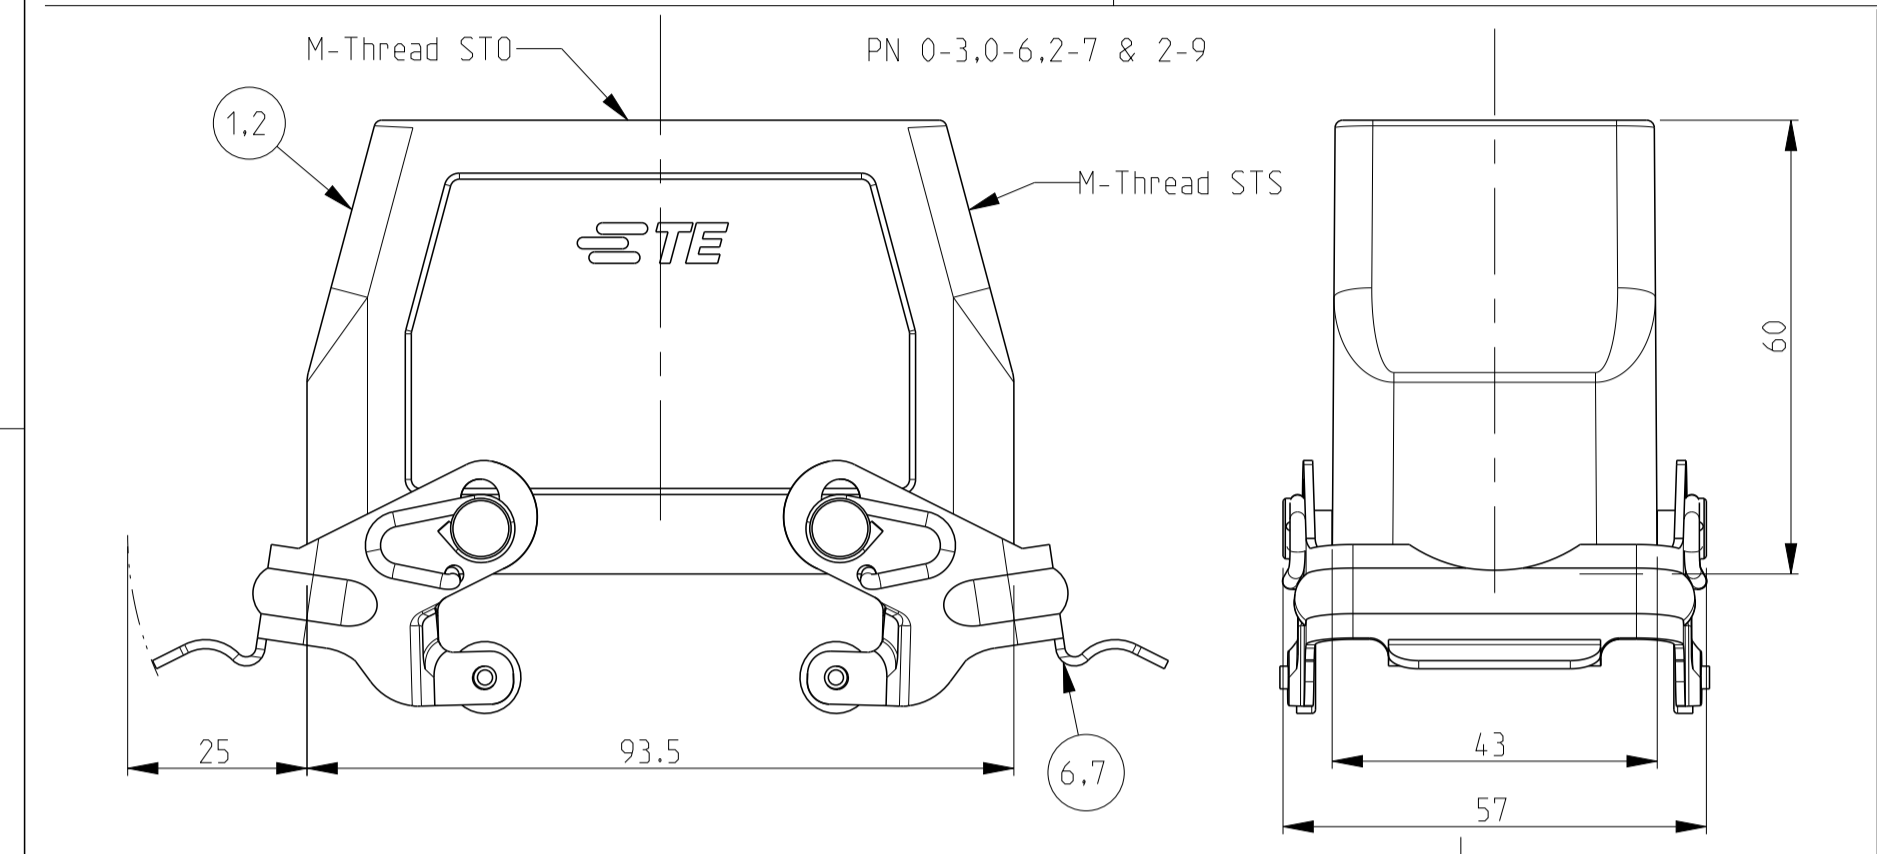

NOTES
 1 Surface: - Powder varnish grey
 - Aluminium oxide--Varnish black
 -Chromital TCP passivation-varnish black
 2 Varnish on the inside not necessary
 3 Packaging
 Packaging quantity 5 piece in a box
 4 Special Packaging