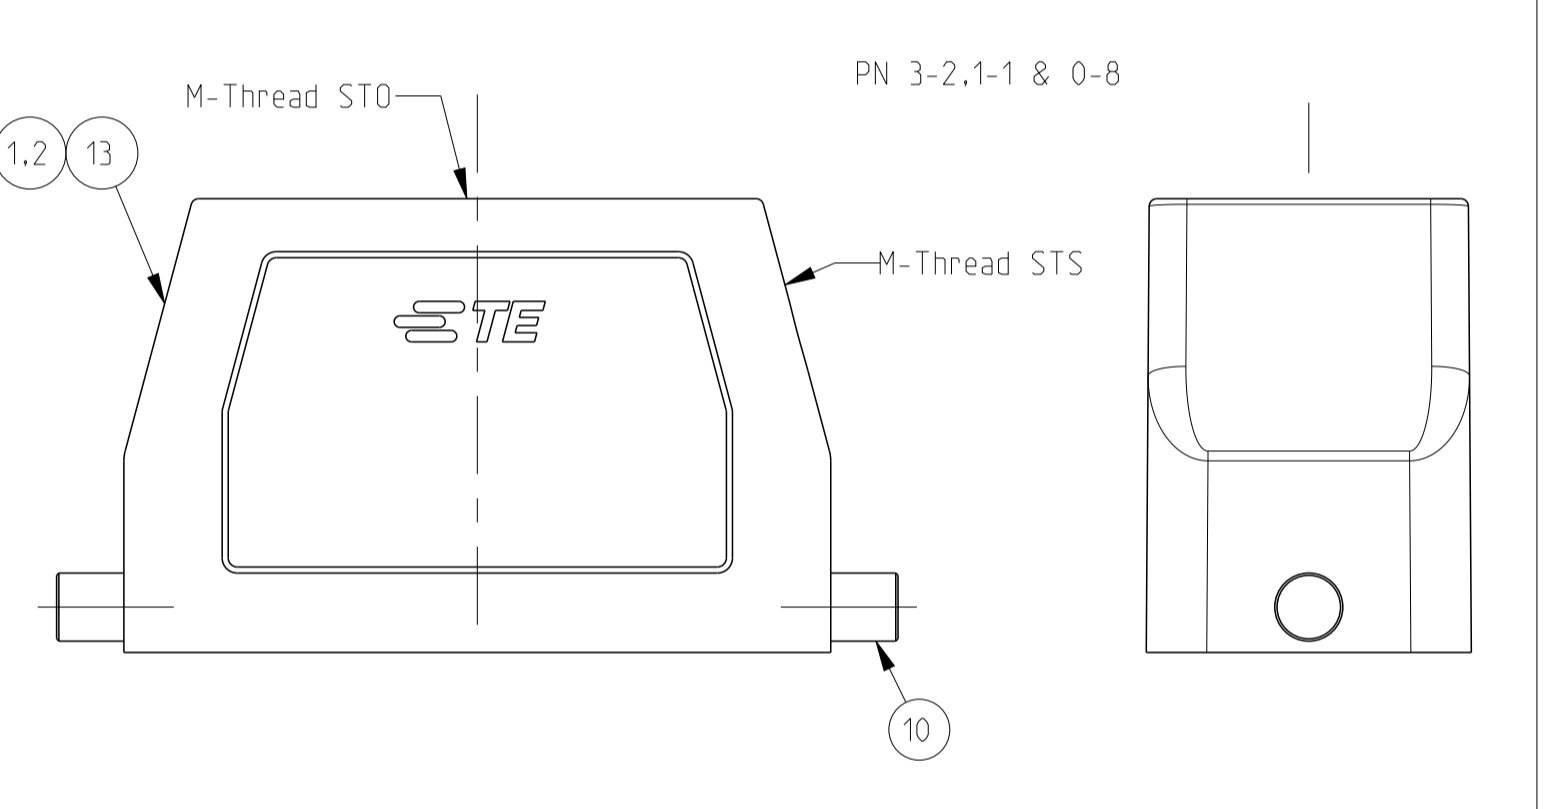

NOTES
 1 Surface: - Powder varnish grey
 - Aluminium oxide--Varnish black
 -Chromital TCP passivation-varnish black
 2 Varnish on the inside not necessary
 3 Packaging
 Packaging quantity 5 piece in a box
 4 Special Packaging