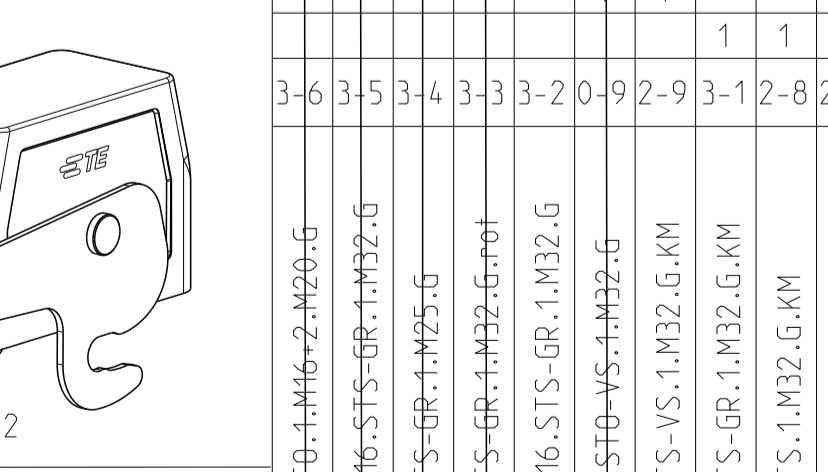

NOTES
 1 Surface: - Powder varnish grey
 - Aluminium oxide--Varnish black
 -Chromital TCP passivation-varnish black
 2 Varnish on the inside not necessary
 3 Packaging
 Packaging quantity 5 piece in a box
 4 Special Packaging