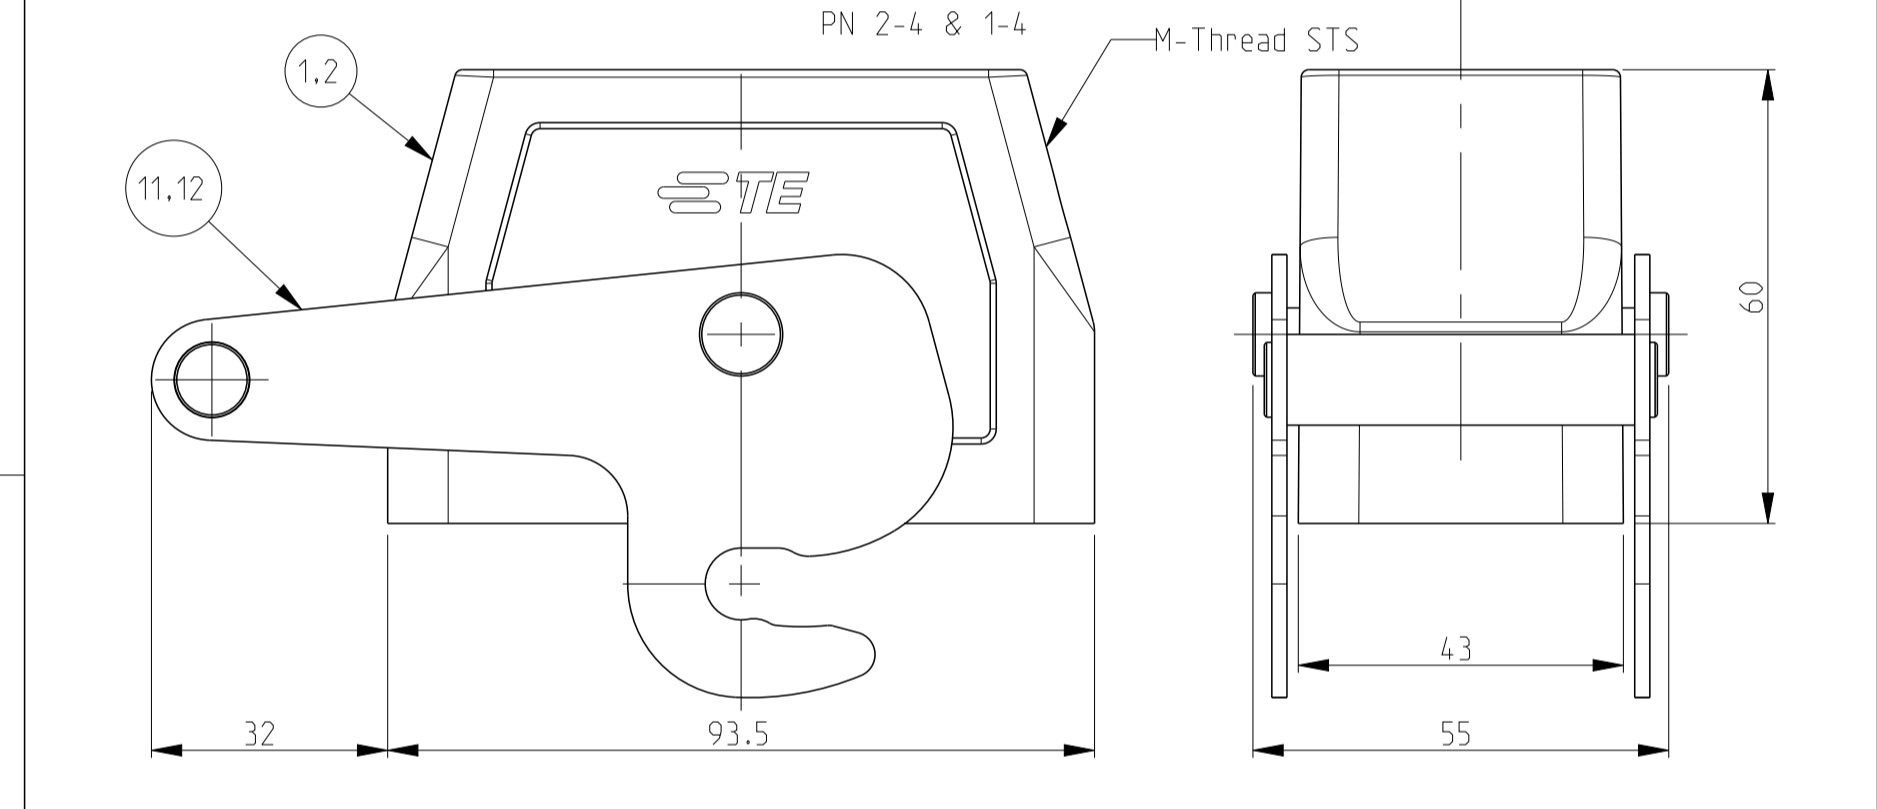

NOTES
 1 Surface: - Powder varnish grey
 - Aluminium oxide--Varnish black
 -Chromital TCP passivation-varnish black
 2 Varnish on the inside not necessary
 3 Packaging
 Packaging quantity 5 piece in a box
 4 Special Packaging