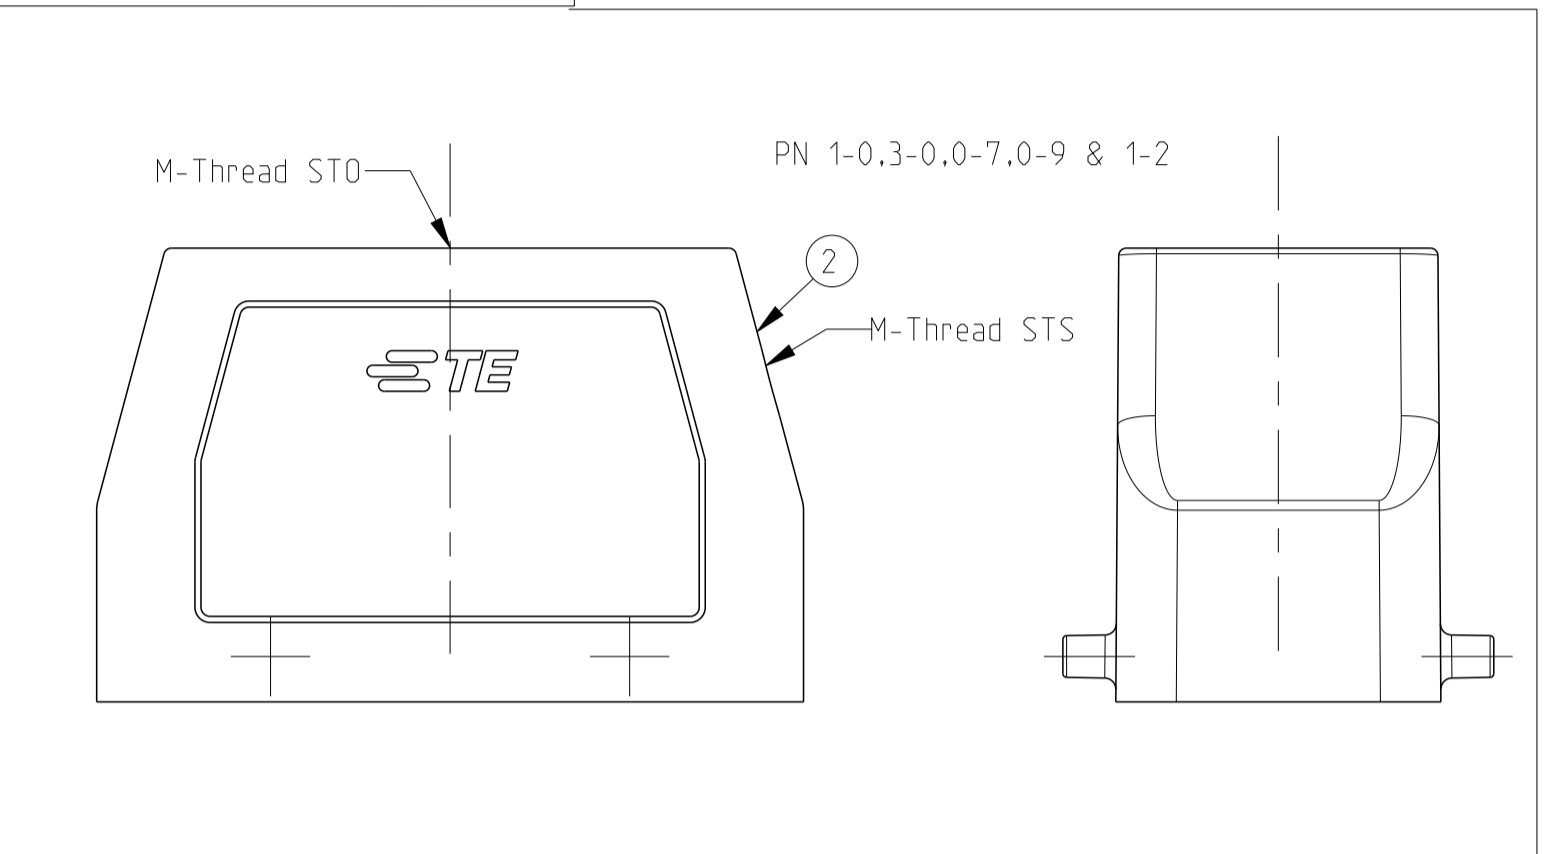

NOTES
 1 Surface: - Powder varnish grey
 - Aluminium oxide--Varnish black
 -Chromital TCP passivation-varnish black
 2 Varnish on the inside not necessary
 3 Packaging
 Packaging quantity 5 piece in a box
 4 Special Packaging