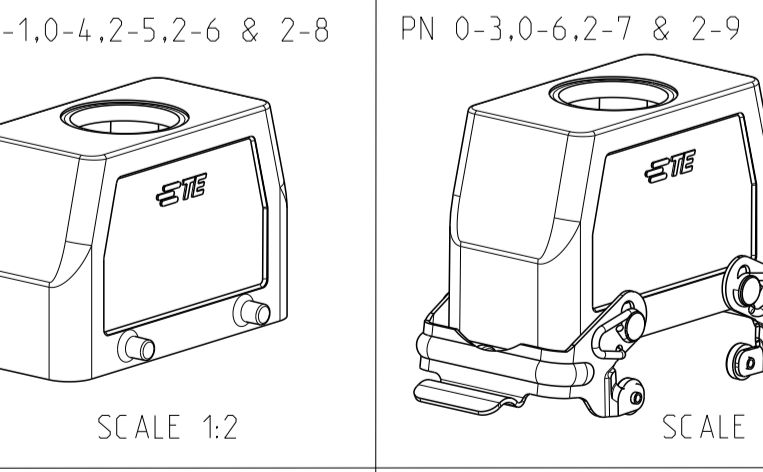

NOTES
 1 Surface: - Powder varnish grey
 - Aluminium oxide--Varnish black
 -Chromital TCP passivation-varnish black
 2 Varnish on the inside not necessary
 3 Packaging
 Packaging quantity 5 piece in a box
 4 Special Packaging