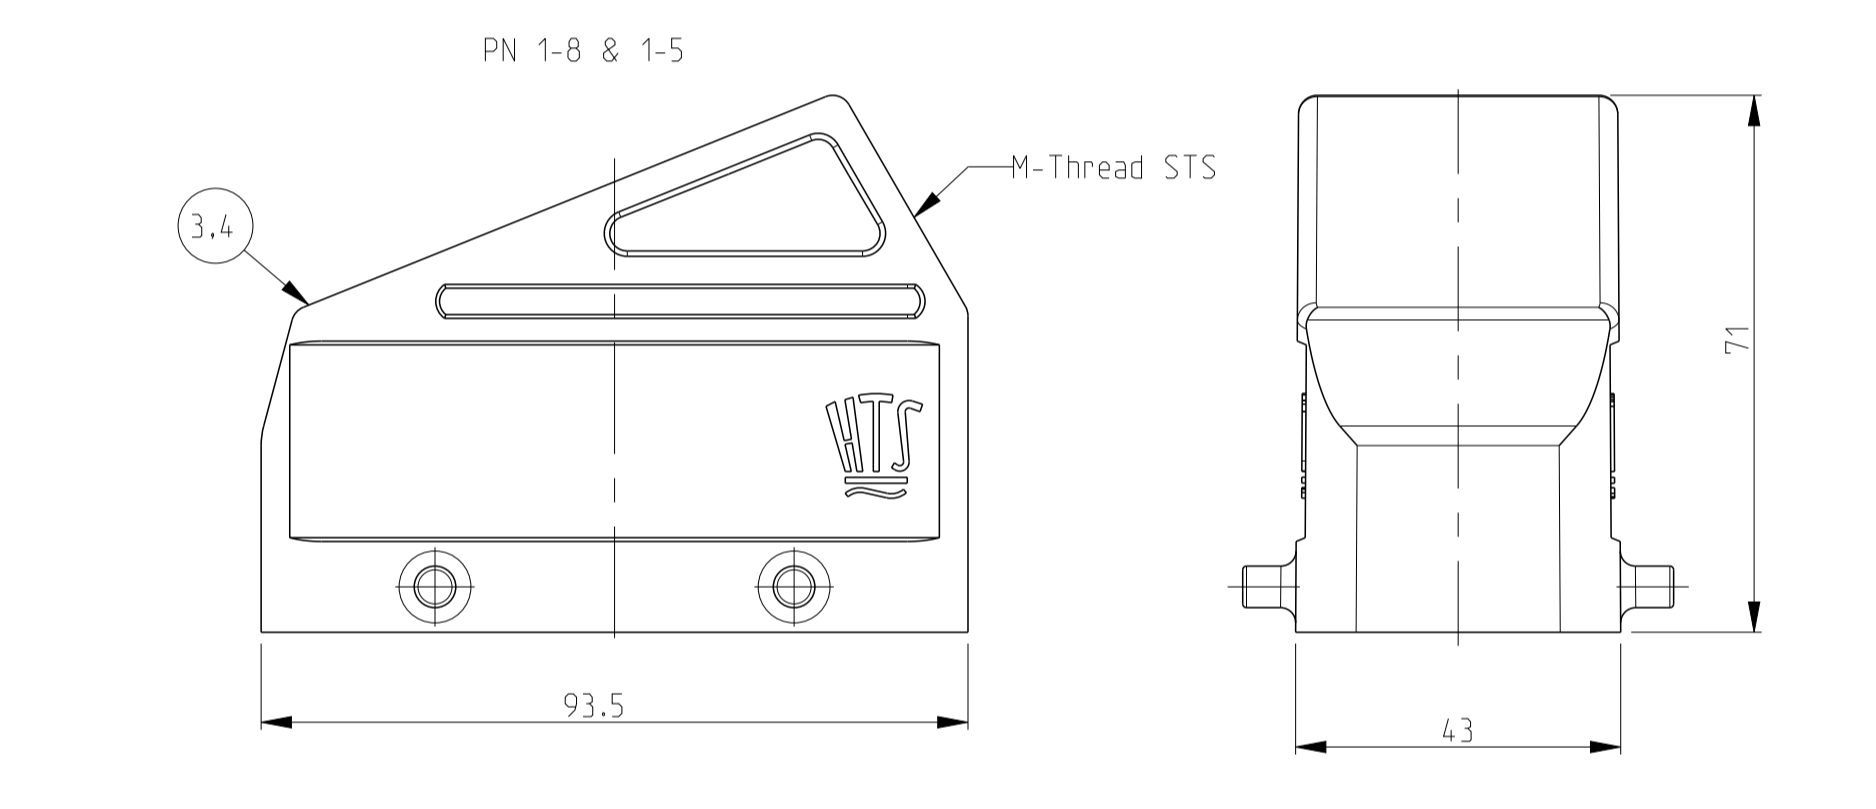

NOTES
 1 Surface: - Powder varnish grey
 - Aluminium oxide--Varnish black
 -Chromital TCP passivation-varnish black
 2 Varnish on the inside not necessary
 3 Packaging
 Packaging quantity 5 piece in a box
 4 Special Packaging