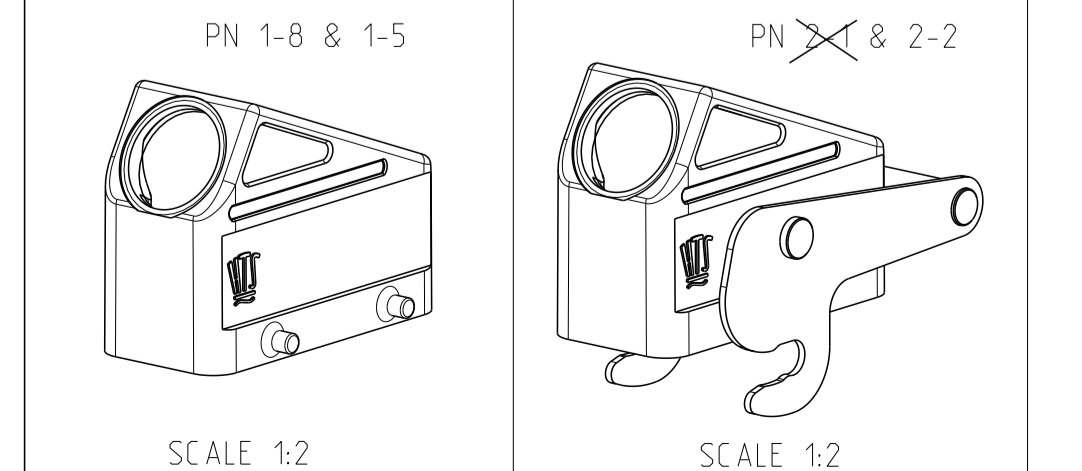

NOTES
 1 Surface: - Powder varnish grey
 - Aluminium oxide--Varnish black
 -Chromital TCP passivation-varnish black
 2 Varnish on the inside not necessary
 3 Packaging
 Packaging quantity 5 piece in a box
 4 Special Packaging