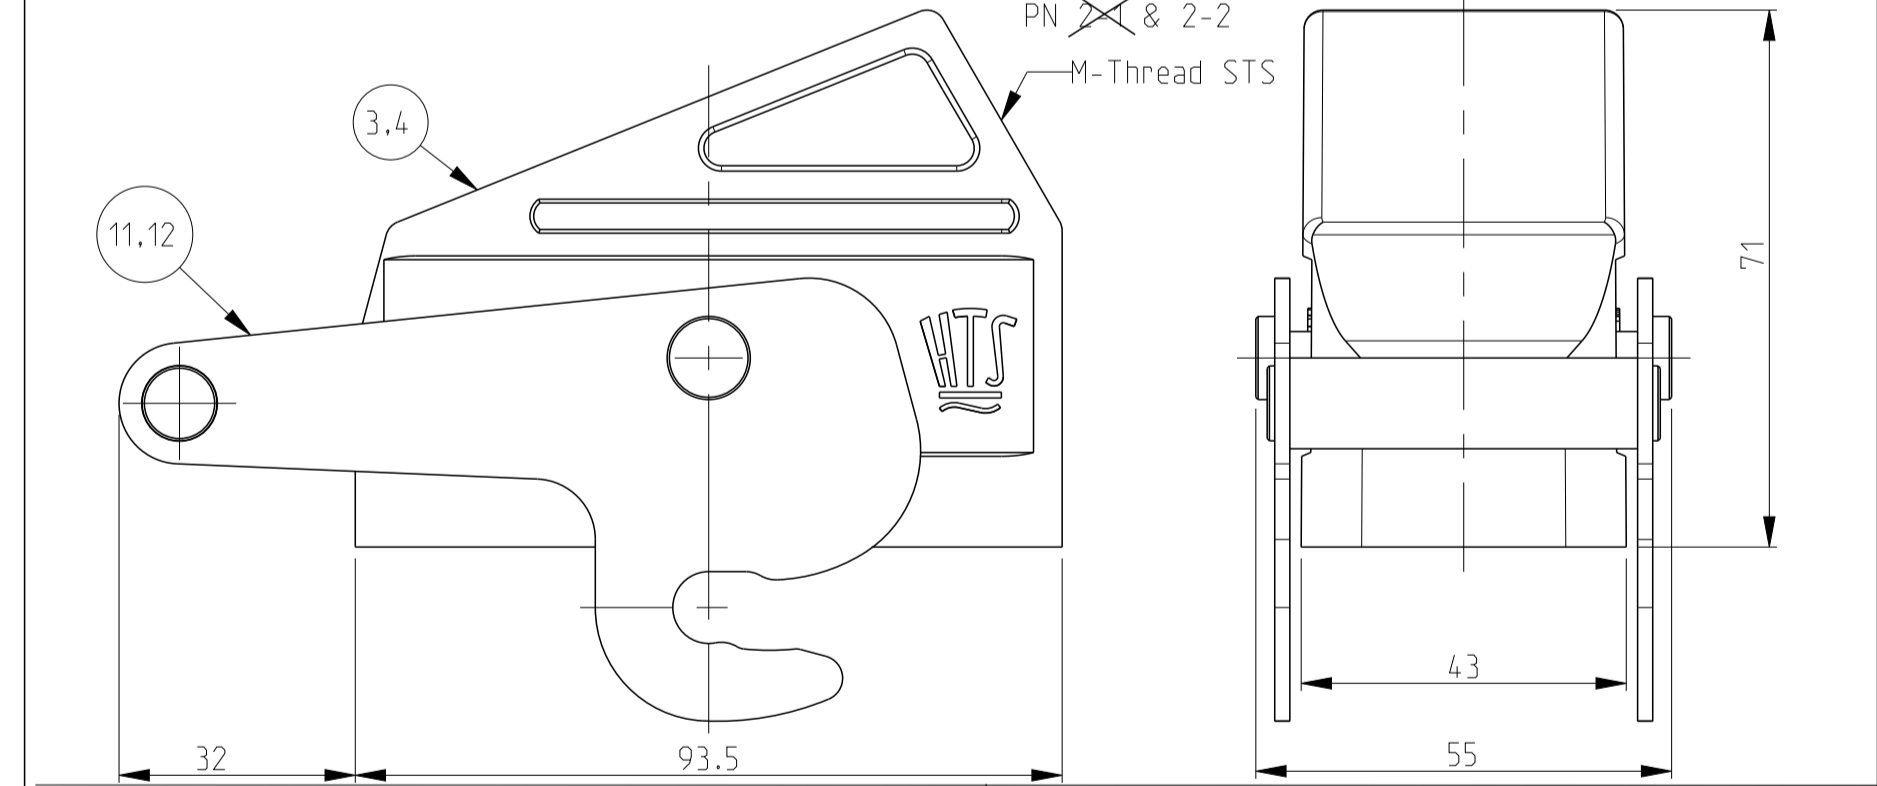

NOTES
 1 Surface: - Powder varnish grey
 - Aluminium oxide--Varnish black
 -Chromital TCP passivation-varnish black
 2 Varnish on the inside not necessary
 3 Packaging
 Packaging quantity 5 piece in a box
 4 Special Packaging