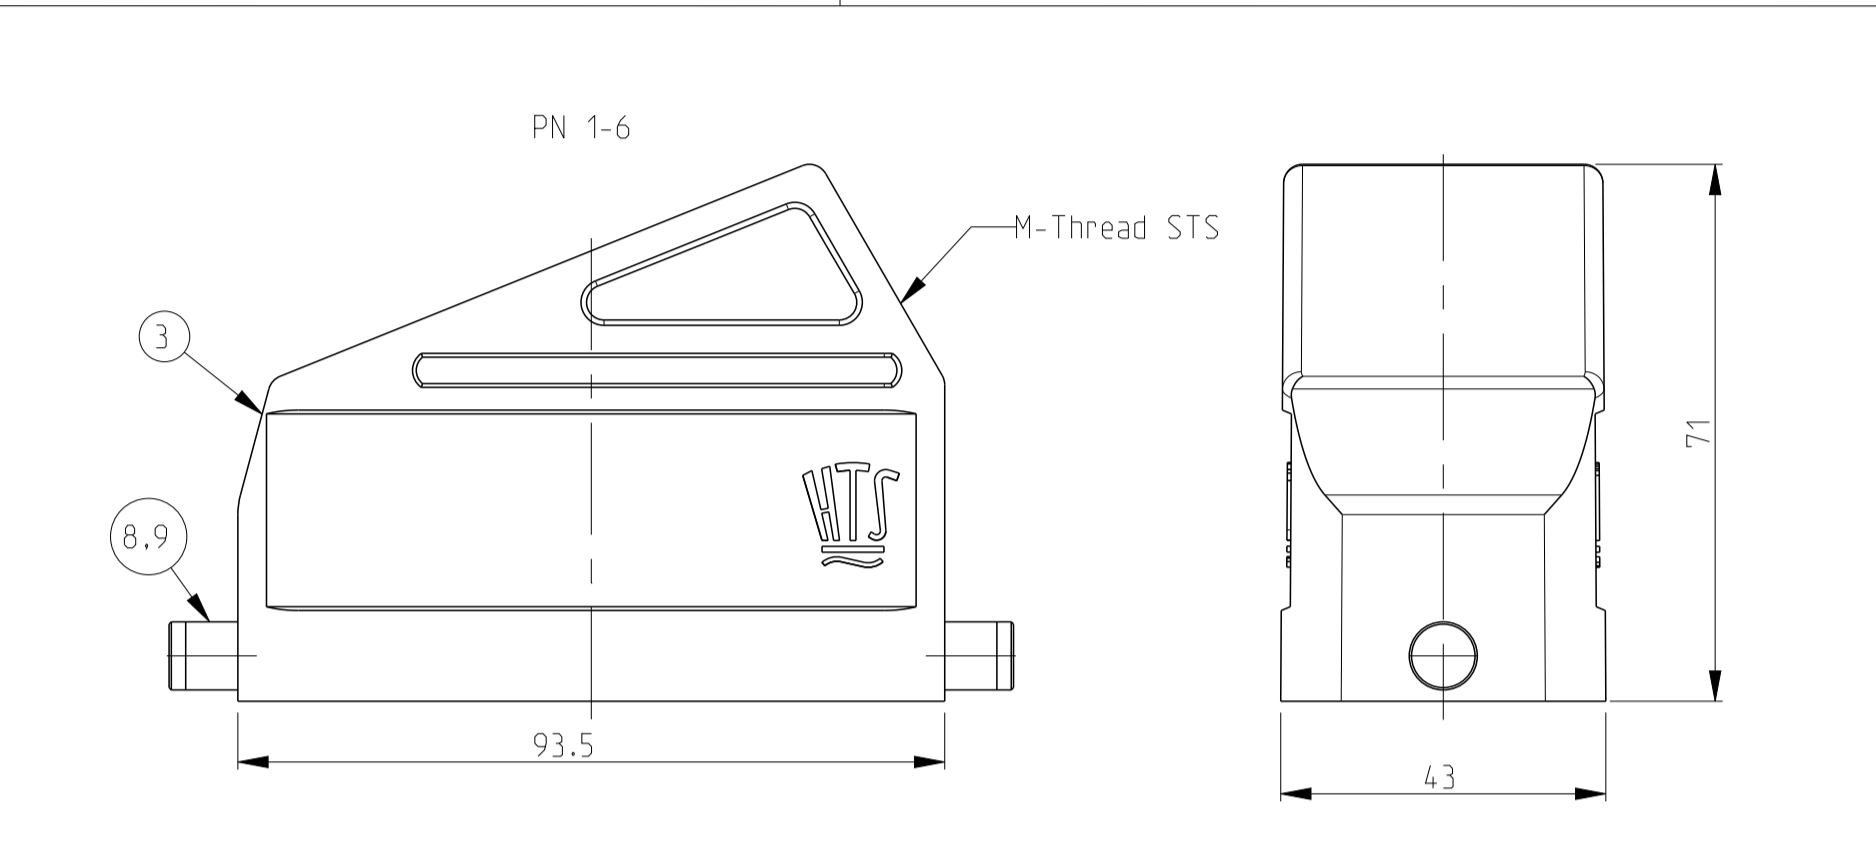

NOTES
 1 Surface: - Powder varnish grey
 - Aluminium oxide--Varnish black
 -Chromital TCP passivation-varnish black
 2 Varnish on the inside not necessary
 3 Packaging
 Packaging quantity 5 piece in a box
 4 Special Packaging