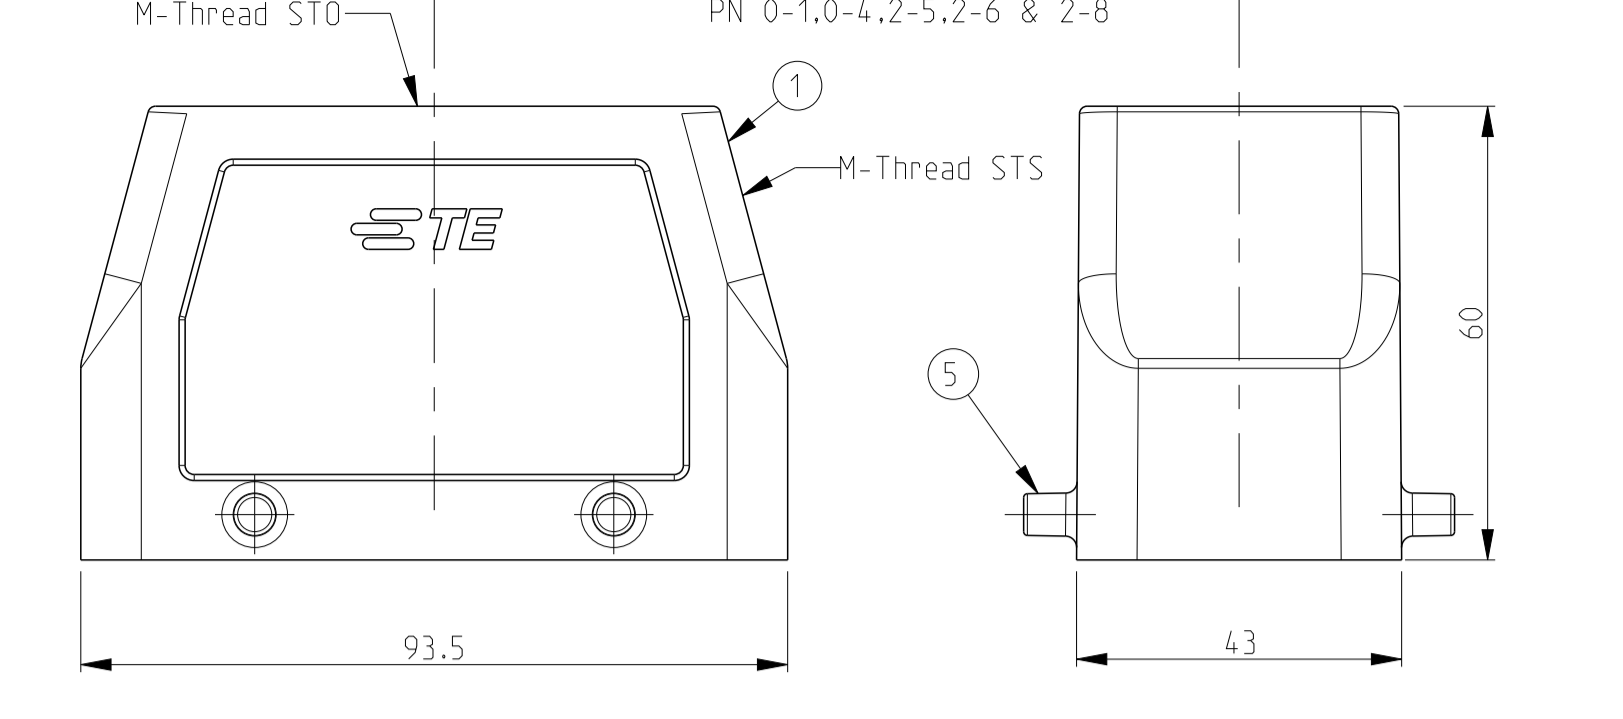

NOTES
 1 Surface: - Powder varnish grey
 - Aluminium oxide--Varnish black
 -Chromital TCP passivation-varnish black
 2 Varnish on the inside not necessary
 3 Packaging
 Packaging quantity 5 piece in a box
 4 Special Packaging