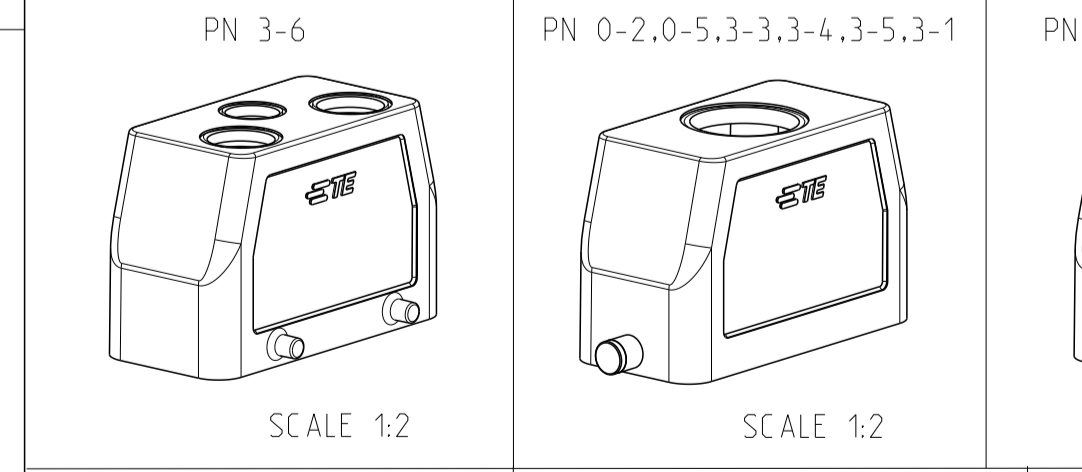

NOTES
 1 Surface: - Powder varnish grey
 - Aluminium oxide--Varnish black
 -Chromital TCP passivation-varnish black
 2 Varnish on the inside not necessary
 3 Packaging
 Packaging quantity 5 piece in a box
 4 Special Packaging