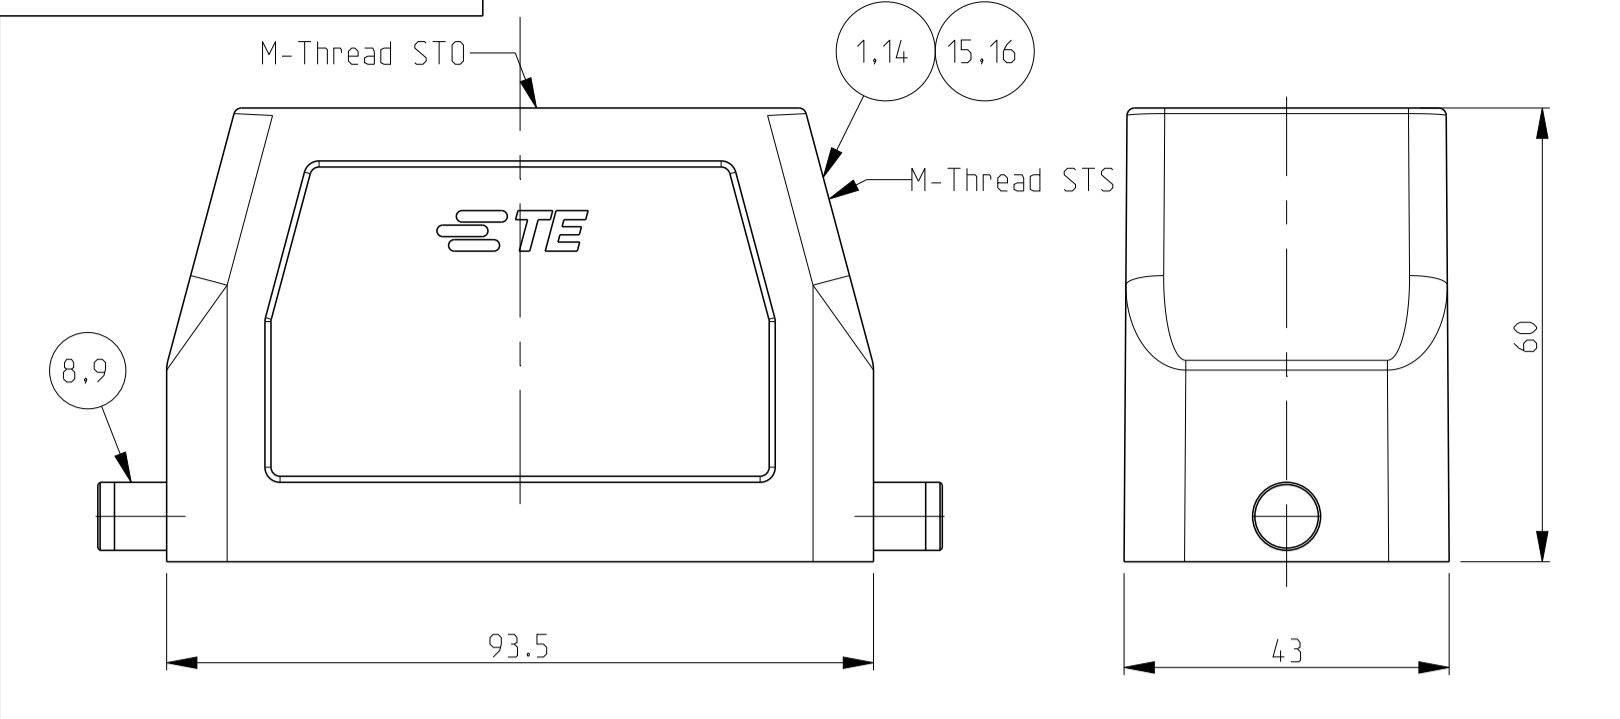

NOTES
 1 Surface: - Powder varnish grey
 - Aluminium oxide--Varnish black
 -Chromital TCP passivation-varnish black
 2 Varnish on the inside not necessary
 3 Packaging
 Packaging quantity 5 piece in a box
 4 Special Packaging