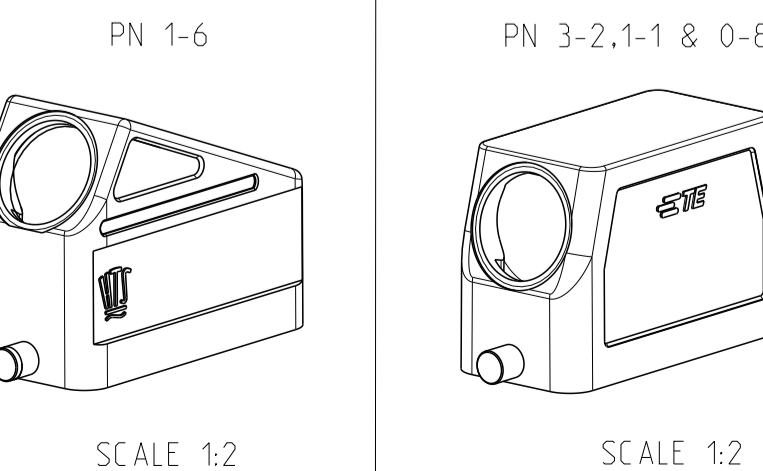

NOTES
 1 Surface: - Powder varnish grey
 - Aluminium oxide--Varnish black
 -Chromital TCP passivation-varnish black
 2 Varnish on the inside not necessary
 3 Packaging
 Packaging quantity 5 piece in a box
 4 Special Packaging