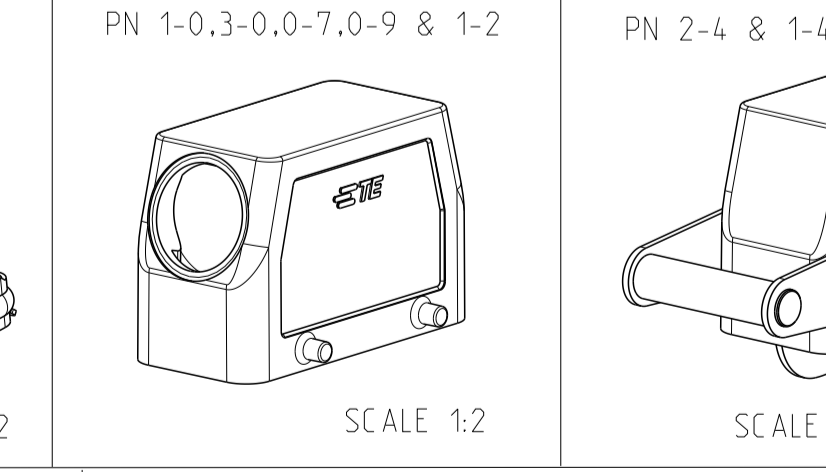

NOTES
 1 Surface: - Powder varnish grey
 - Aluminium oxide--Varnish black
 -Chromital TCP passivation-varnish black
 2 Varnish on the inside not necessary
 3 Packaging
 Packaging quantity 5 piece in a box
 4 Special Packaging