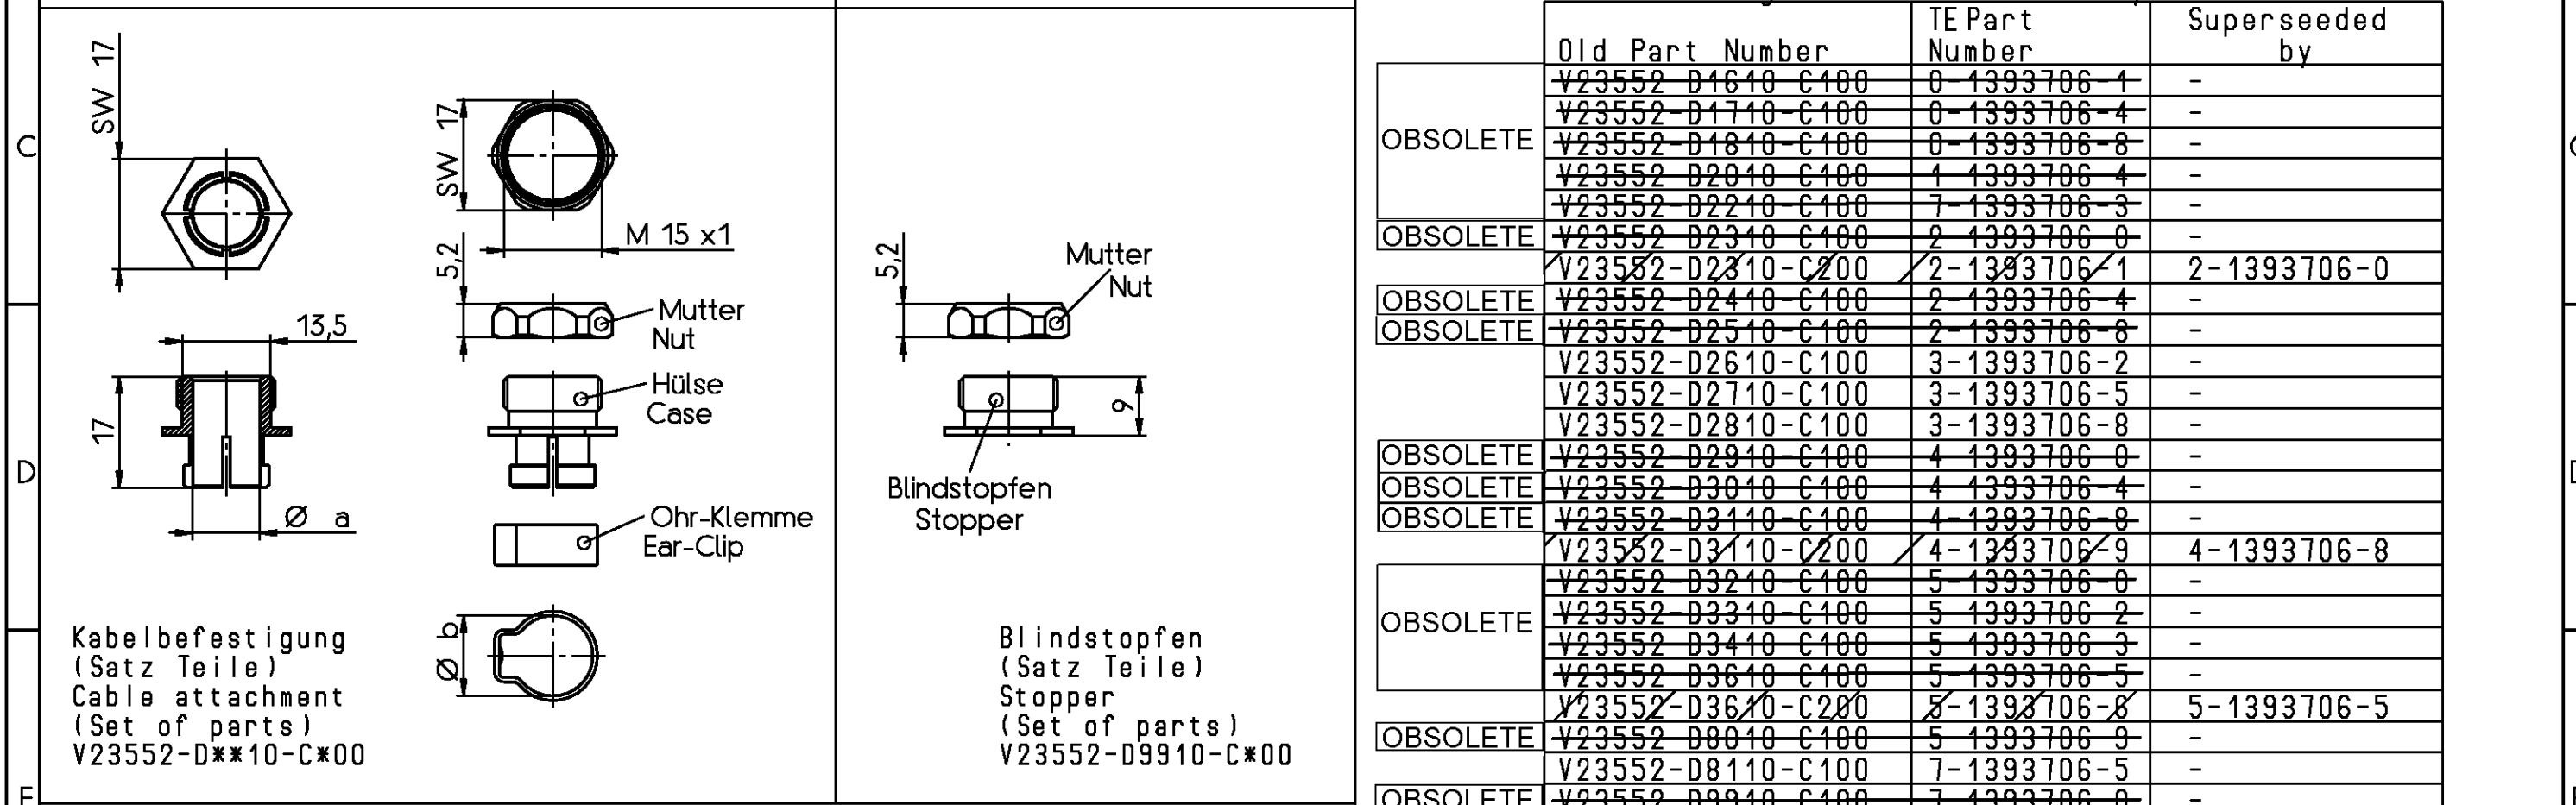

Kabelbefestigung für Kabelstecker 1 SU
Cable attachment for 1 SU free connectors

| | | | | | | | |
|------------------------|--|--|--|--------------------------------------|--|-------------------------|--|
| TE Connectivity | | | | SCALE 1:1 | | WEIGHT | |
| TE Connectivity | | | | DIMENSIONS IN MM | | MATERIAL | |
| DATE 09.06.92 | | | | PART NAME | | Maßbild | |
| NAME Hoolhorst | | | | Dimensional Drawing | | PART NO. | |
| DEP. PD COM | | | | TOLERANCE UNLESS SPECIFIED OTHERWISE | | V23552-D3010-C100-*7427 | |
| REV. CHANGE ORDER | | | | DATE 31DEC2013 | | SHT. 1- | |
| APP. MH | | | | Customer Drawing Nr. C 1393706-1 | | OF 1 | |