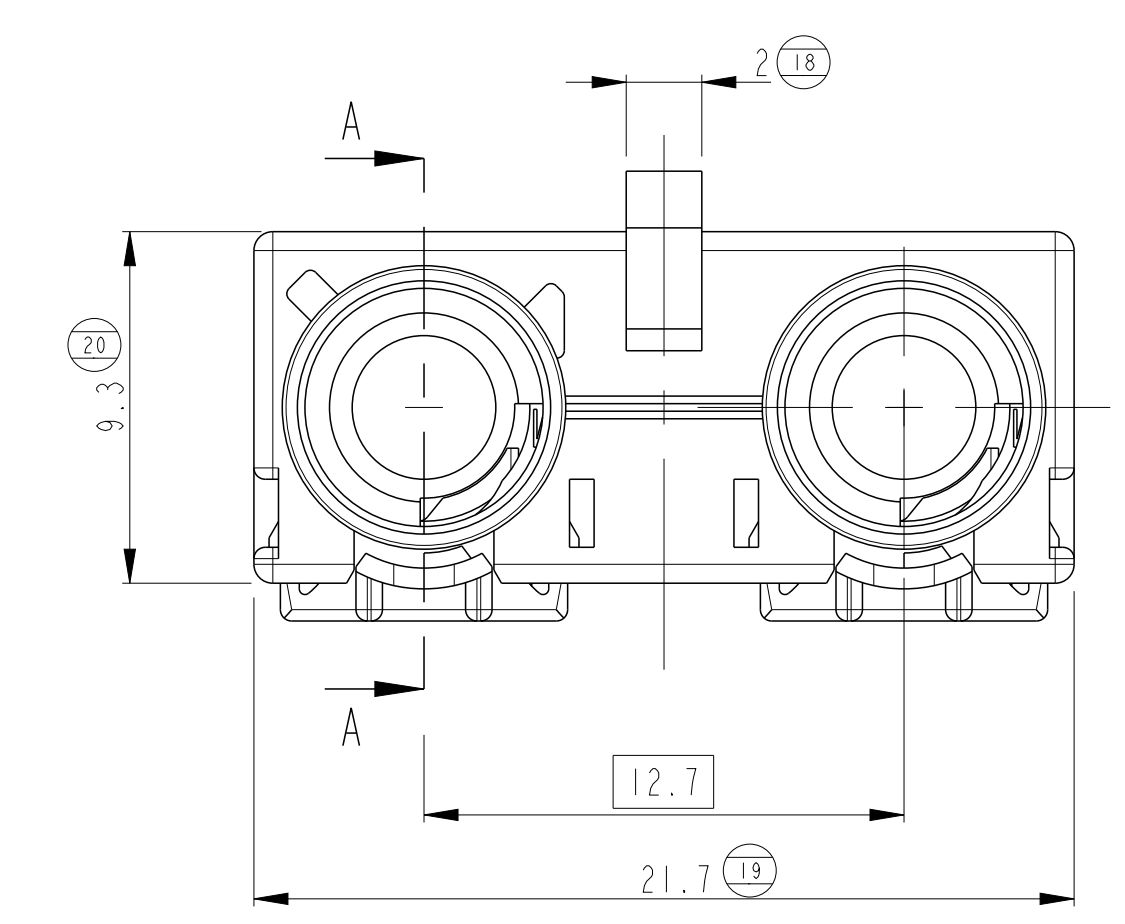

THIS DRAWING IS A CONTROLLED DOCUMENT.		DATE: 09MAY2003	REV: 08MAY2003	STE TE Connectivity	
DIMENSIONS: UNLESS OTHERWISE SPECIFIED		CH: 08MAY2003	APPRO: 08MAY2003	Kupplergeh. (Stiftseite), ZSB, 2polig. Rasier 12.7mm, Coax FAKRA 2, JACK HOUSING (MALE) ASSY, 2WAY.	
0 P/C: 20	1 P/C: 20	2 P/C: 20	3 P/C: 20	4 P/C: 20	5 P/C: 20
MATERIAL: material.2	FINISH: finish.spec.2	WEIGHT: -	ANGLE: -	SCALE: 5:1	SHEET 1 of 1