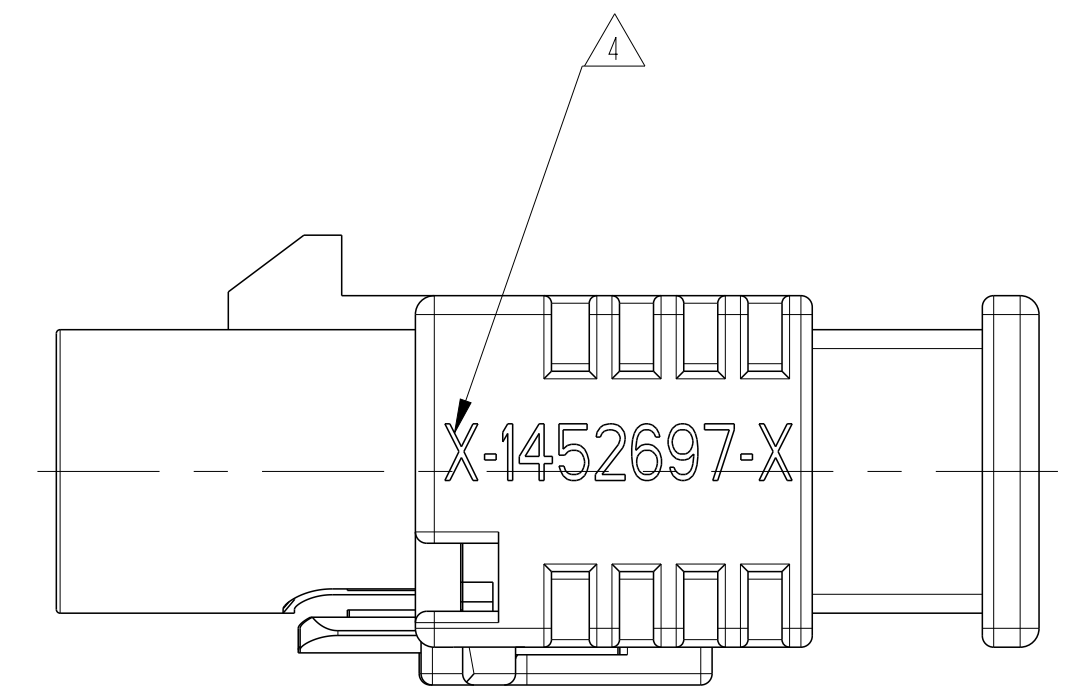

THIS DRAWING IS A CONTROLLED DOCUMENT.		DATE: 09MAY2003	REV: 08MAY2003	STE TE Connectivity	
DIMENSIONS: UNLESS OTHERWISE SPECIFIED		CH: 08MAY2003	APPRO: 08MAY2003	Kupplergeh. (Stiftseite), ZSB, 2polig. Rasier 12.7mm, Coax FAKRA 2, JACK HOUSING (MALE) ASSY, 2WAY.	
0 P/C: 20	1 P/C: 20	2 P/C: 20	3 P/C: 20	4 P/C: 20	5 P/C: 20
MATERIAL: material.2	FINISH: finish.spec.2	WEIGHT: -	ANGLE: -	SCALE: 5:1	SHEET 1 of 1