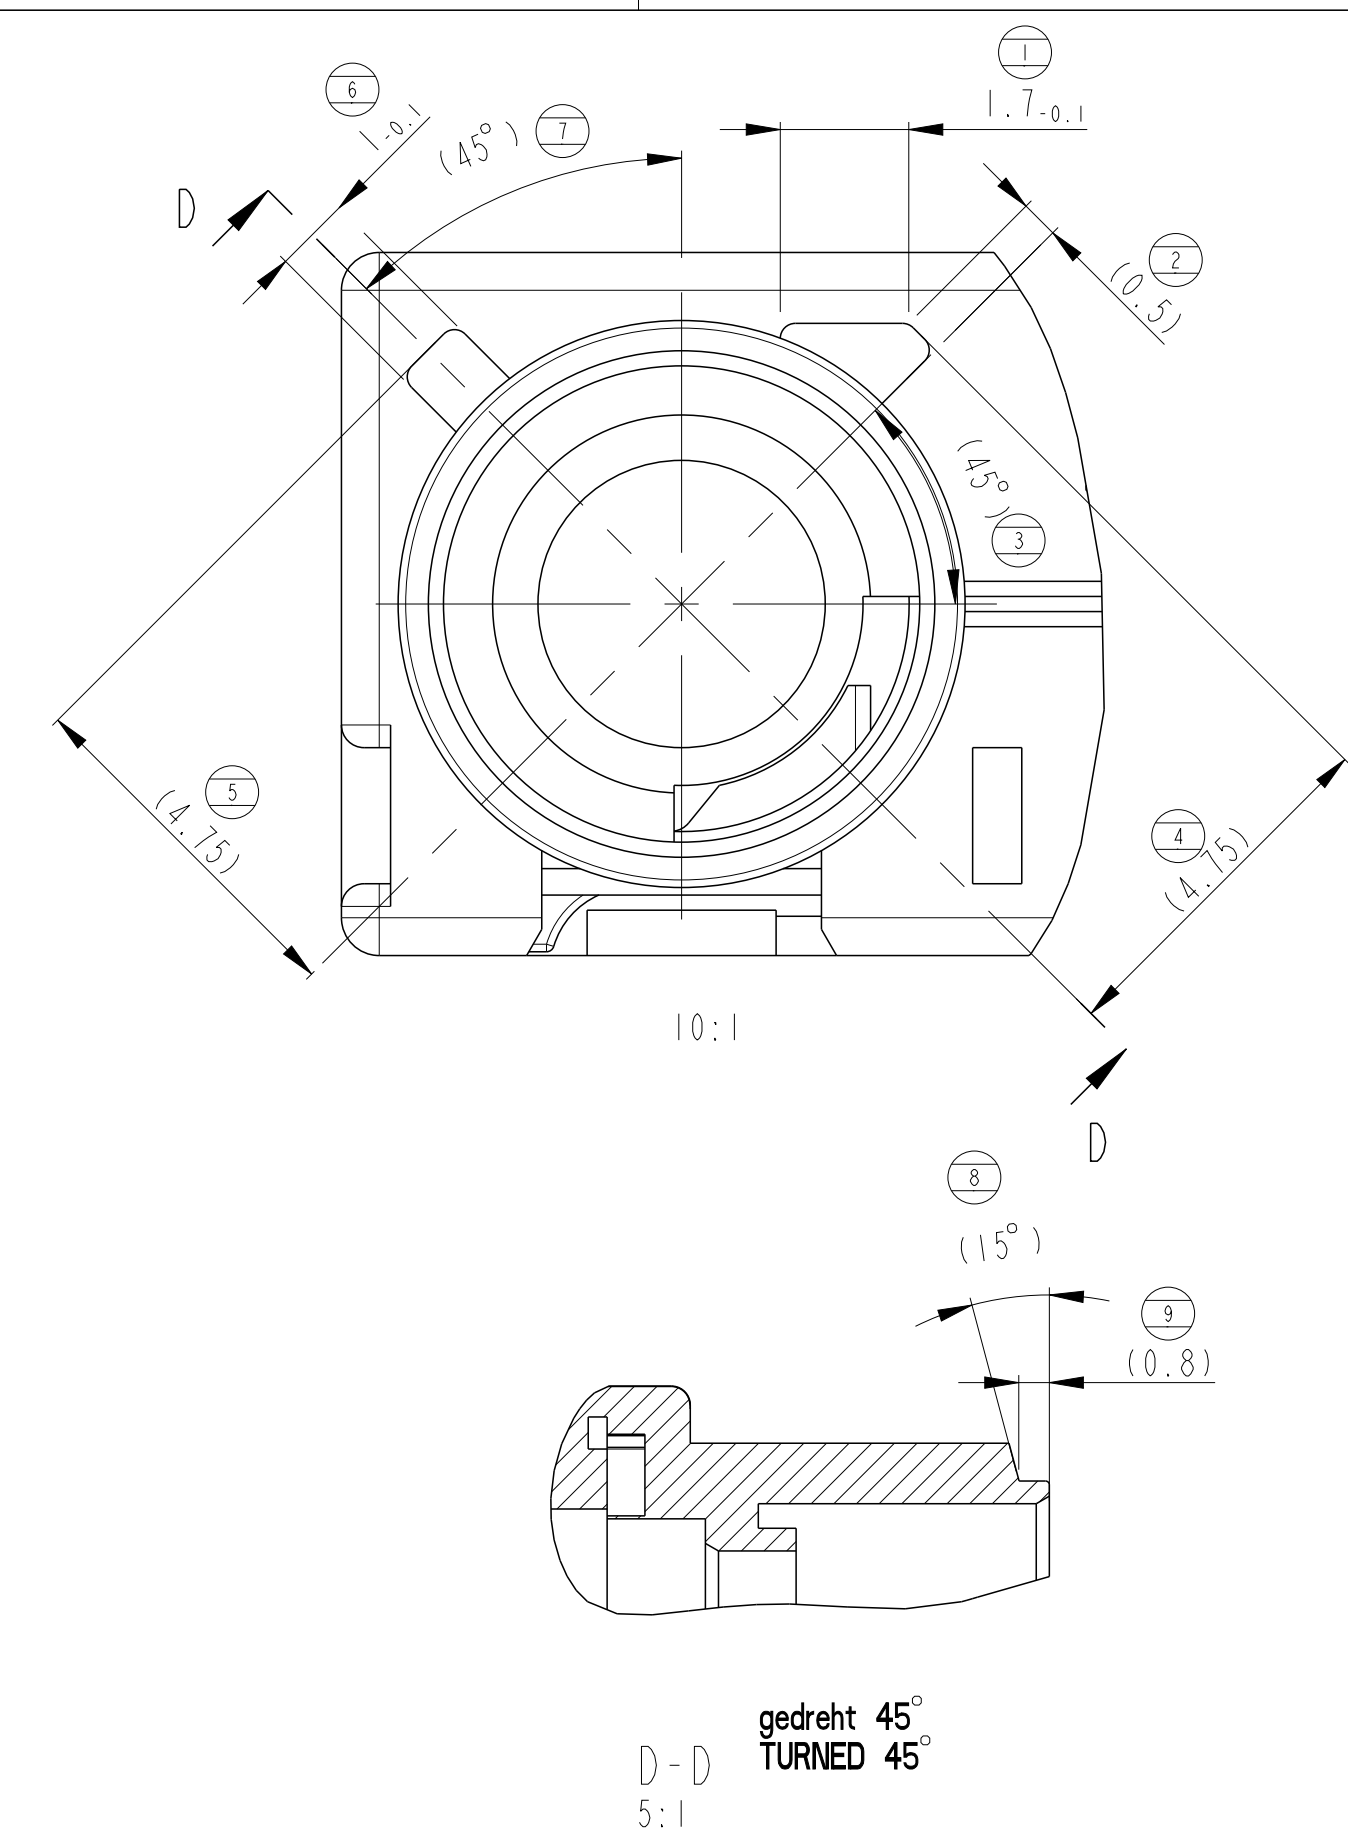

**Kodierungen
CODINGS** 2:1

**DIMENSIONING OF THE KEY CODING RIBS
ACCORDING TO FAKRA 2 (APPLIES TO ALL CODING RIBS)
Bemessung der Kodierrippen gemäss
Fakra 2 (bezieht sich auf alle Kodierrippen)**