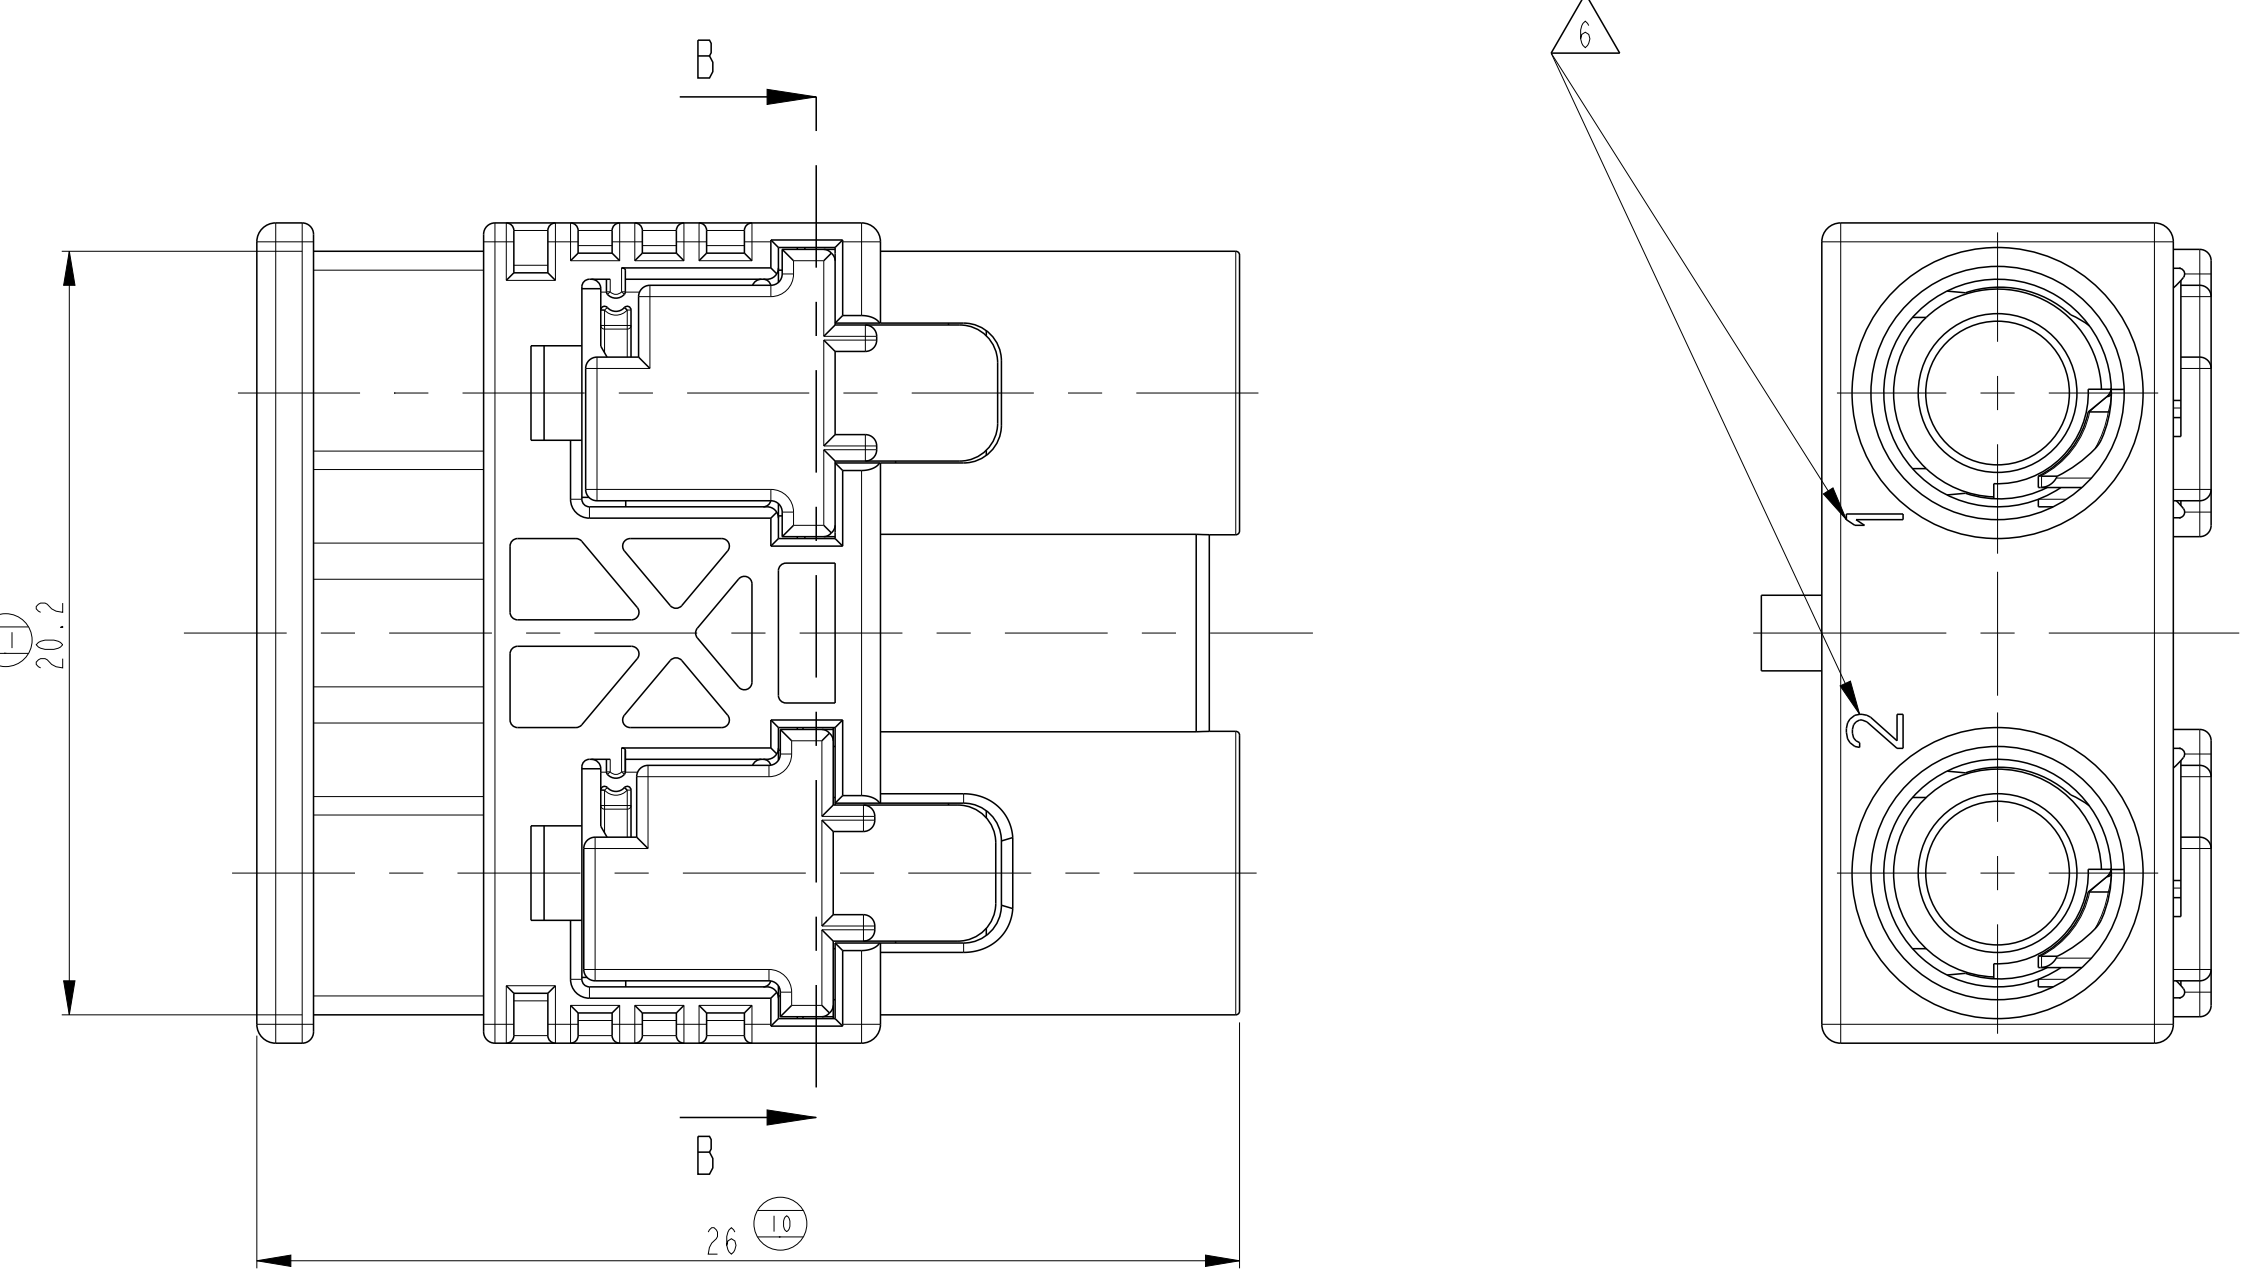

THIS DRAWING IS A CONTROLLED DOCUMENT.		DATE: 09MAY2003	REV: 08MAY2003	STE TE Connectivity	
DIMENSIONS: UNLESS OTHERWISE SPECIFIED		CH: 08MAY2003	APPRO: 08MAY2003	Kupplergeh. (Stiftseite), ZSB, 2polig. Rasier 12.7mm, Coax FAKRA 2, JACK HOUSING (MALE) ASSY, 2WAY.	
0 P/C: 20	1 P/C: 20	2 P/C: 20	3 P/C: 20	4 P/C: 20	5 P/C: 20
MATERIAL: material.2	FINISH: finish.spec.2	WEIGHT: -	ANGLE: -	SCALE: 5:1	SHEET 1 of 1