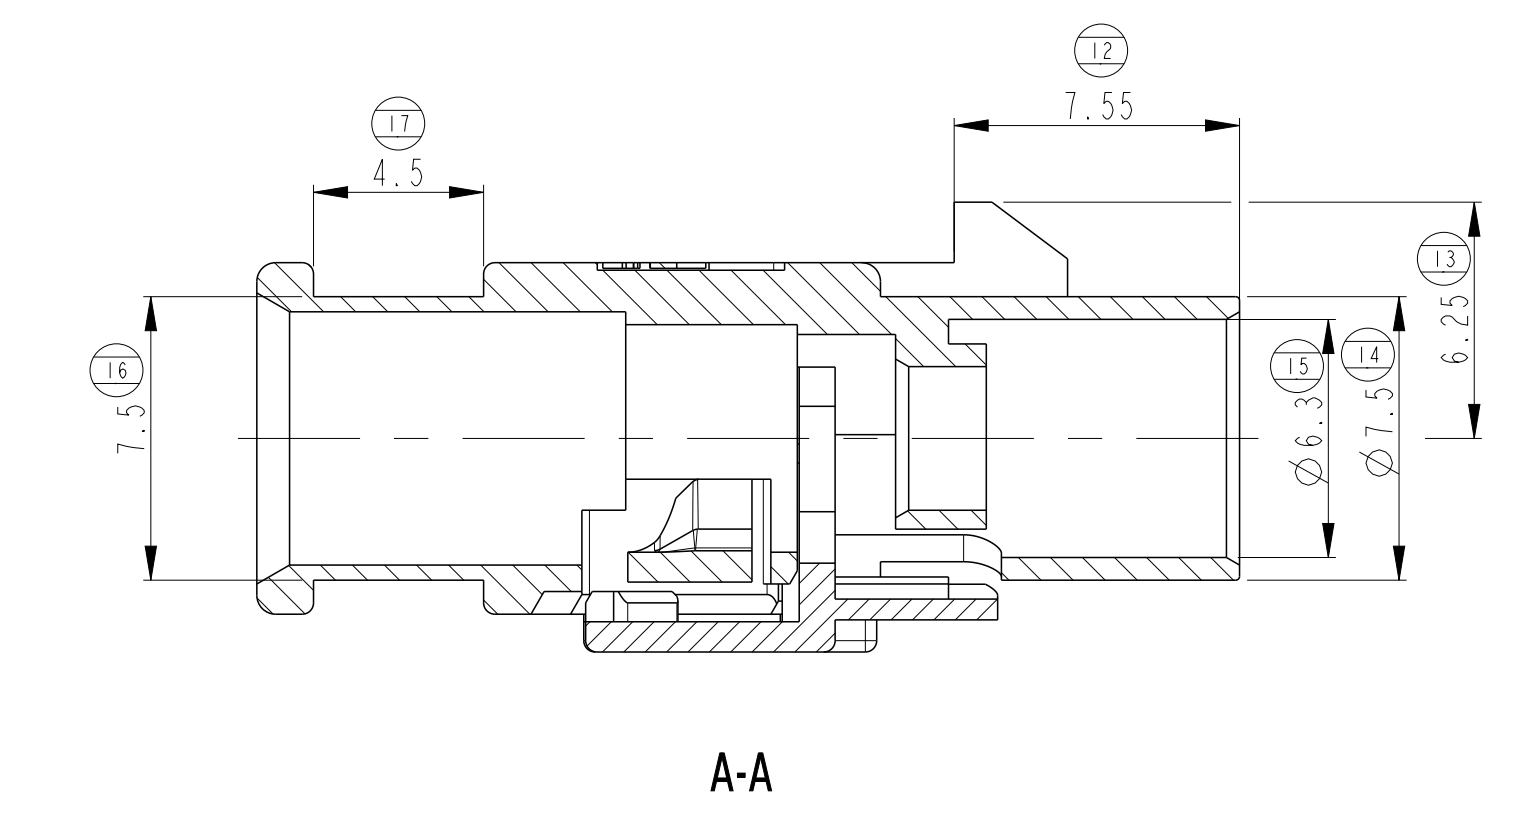

THIS DRAWING IS A CONTROLLED DOCUMENT.		DATE: 09MAY2003	REV: 08MAY2003	STE TE Connectivity	
DIMENSIONS: UNLESS OTHERWISE SPECIFIED		CH: 08MAY2003	APPRO: 08MAY2003	Kupplergeh. (Stiftseite), ZSB, 2polig. Rasier 12.7mm, Coax FAKRA 2, JACK HOUSING (MALE) ASSY, 2WAY.	
0 P/C: 20	1 P/C: 20	2 P/C: 20	3 P/C: 20	4 P/C: 20	5 P/C: 20
MATERIAL: material.2	FINISH: finish.spec.2	WEIGHT: -	ANGLE: -	SCALE: 5:1	SHEET 1 of 1