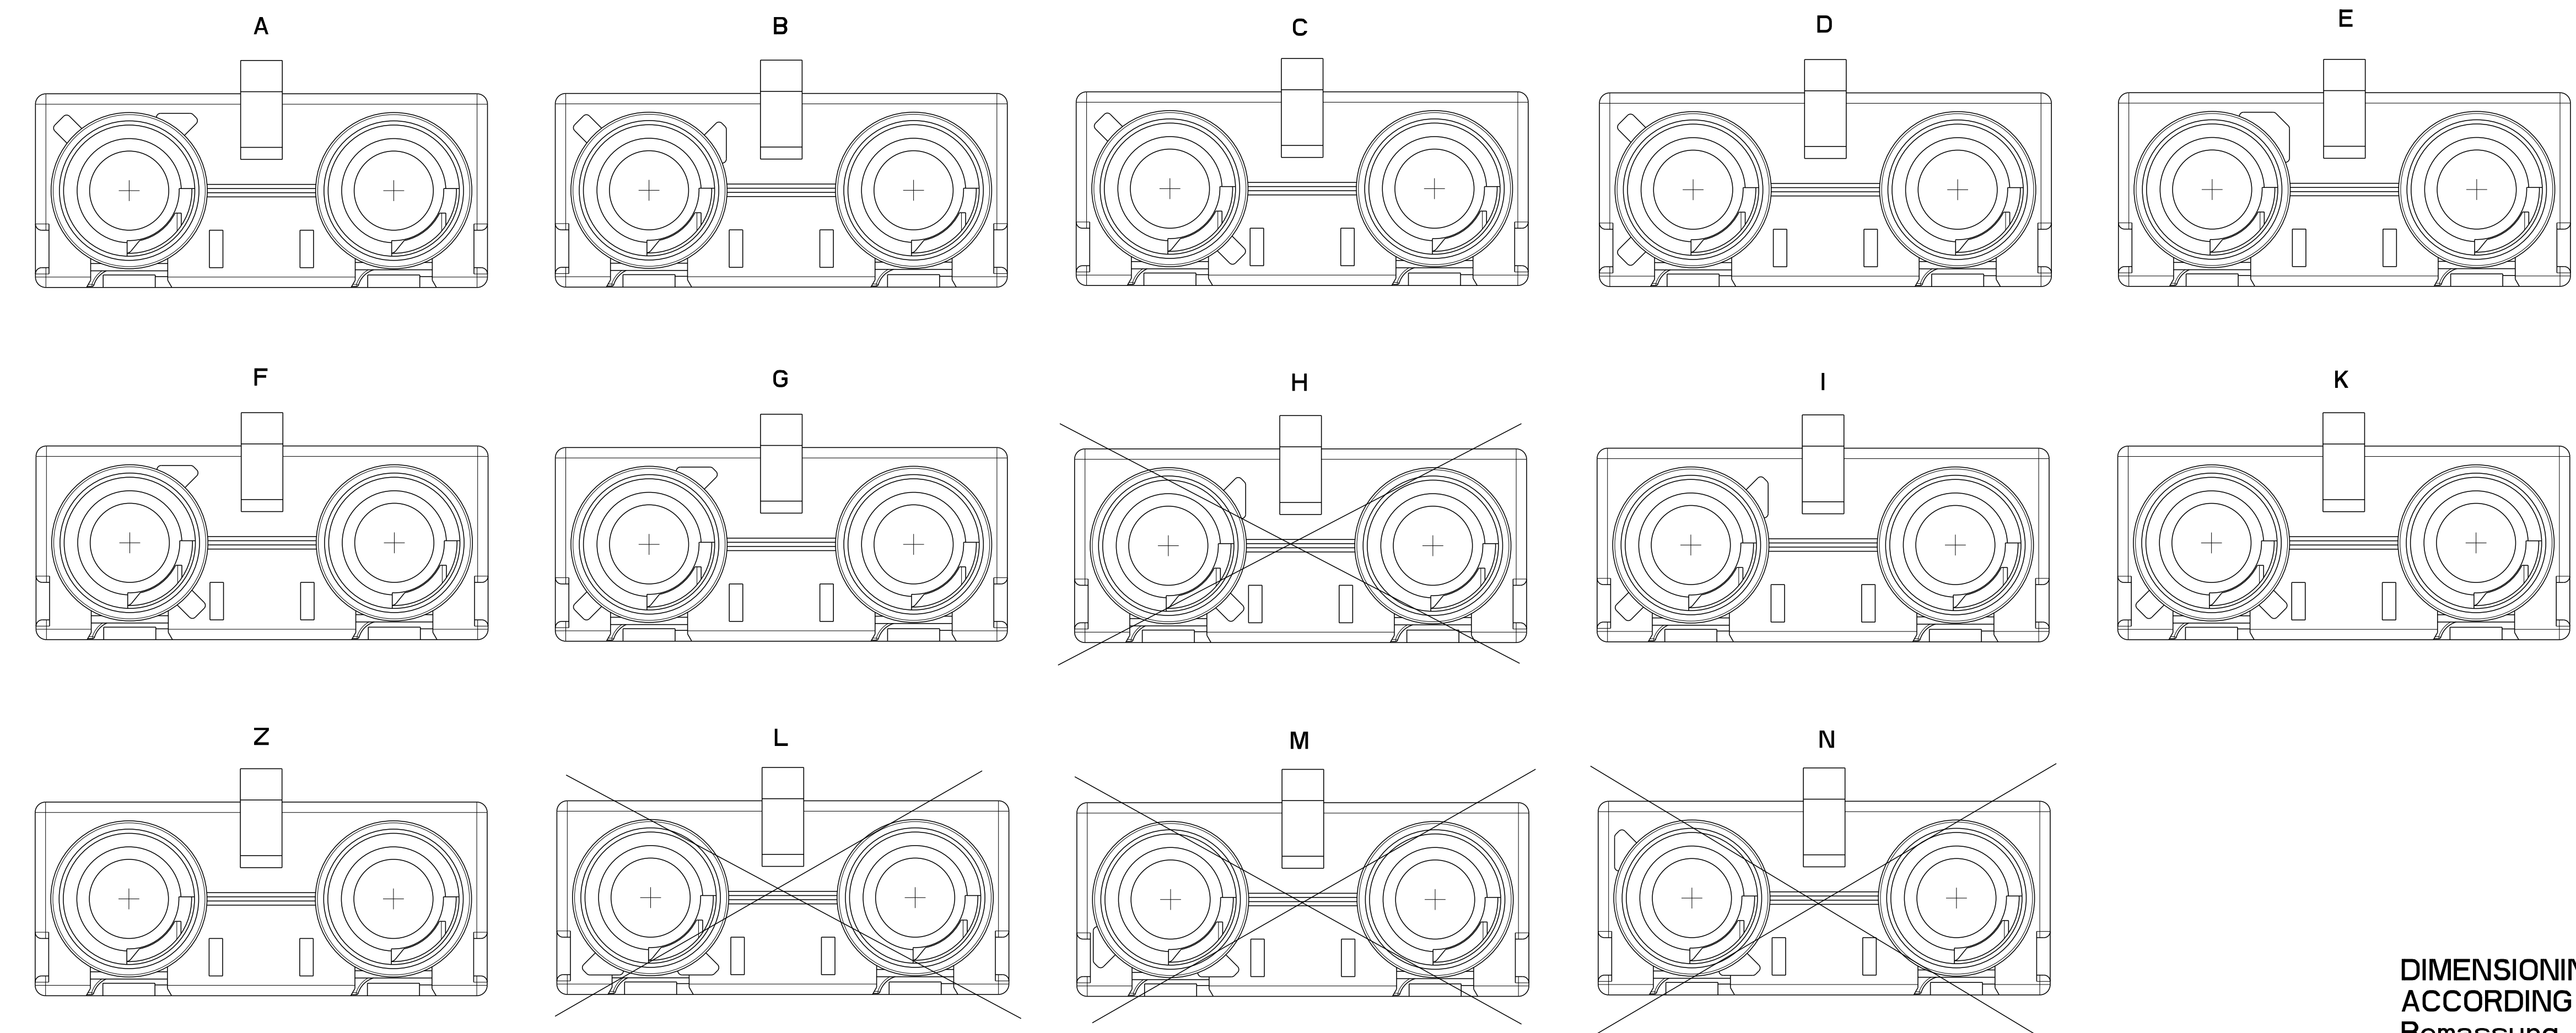

**Kodierungen
CODINGS** 2:1

**DIMENSIONING OF THE KEY CODING RIBS
ACCORDING TO FAKRA 2 (APPLIES TO ALL CODING RIBS)
Bemessung der Kodierrippen gemäss
Fakra 2 (bezieht sich auf alle Kodierrippen)**