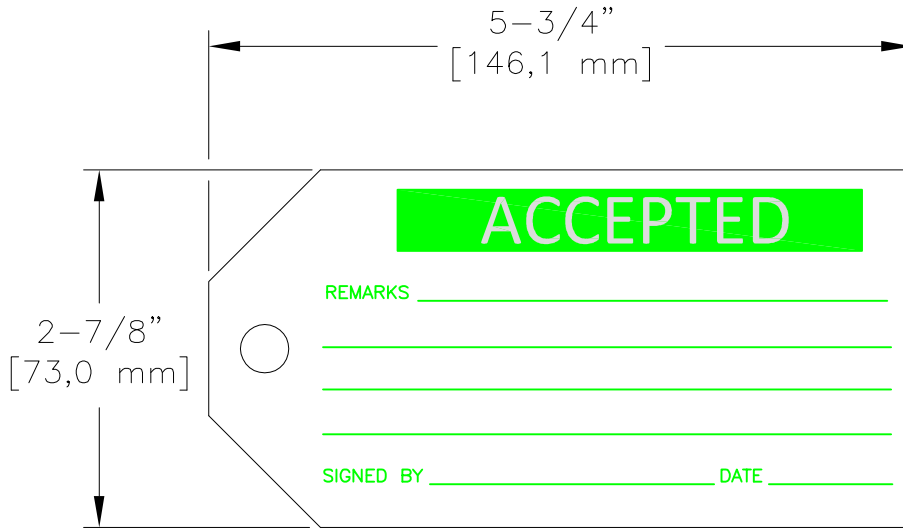

LOC	DIST	REVISIONS					
—	—	P	LTR	DESCRIPTION	DATE	DWN	APVD
		A		NEW DRAWING	08MAR2016	KR	KM

LABEL VIEW

RELEASED FOR PUBLICATION
ALL RIGHTS RESERVED.

THIS DRAWING IS UNPUBLISHED.
BY -
COPYRIGHT -

QTY: 100 TAGS
FOR INDOOR USE ONLY

MATERIAL	PAPERBOARD
PRINT COLOURS	1 COLOUR PRINT IN GREEN
BACKGROUND COLOURS	WHITE

DIMENSIONS: INCHES [mm]	DWN K. RAGHAVENDRA	08MAR2016	MATERIAL	—	FINISH	—	
	CHK K. MUNZ	08MAR2016	 TE Connectivity				
TOLERANCES UNLESS OTHERWISE SPECIFIED:	APVD K. MUNZ	08MAR2016					
0 PLC ± -	PRODUCT SPEC	—	NAME QMT101 PAPERBOARD TAGS				
1 PLC ± .1	APPLICATION SPEC	—					
2 PLC ± .050	WEIGHT	—	SIZE	A4	CAGE CODE	00779	
3 PLC ± .020		CUSTOMER DRAWING	DRAWING NO	C= 1878677-1		RESTRICTED TO	—
4 PLC ± 1/8"			SCALE	NTS	SHEET	1 OF 1	REV
ANGLES ± -							