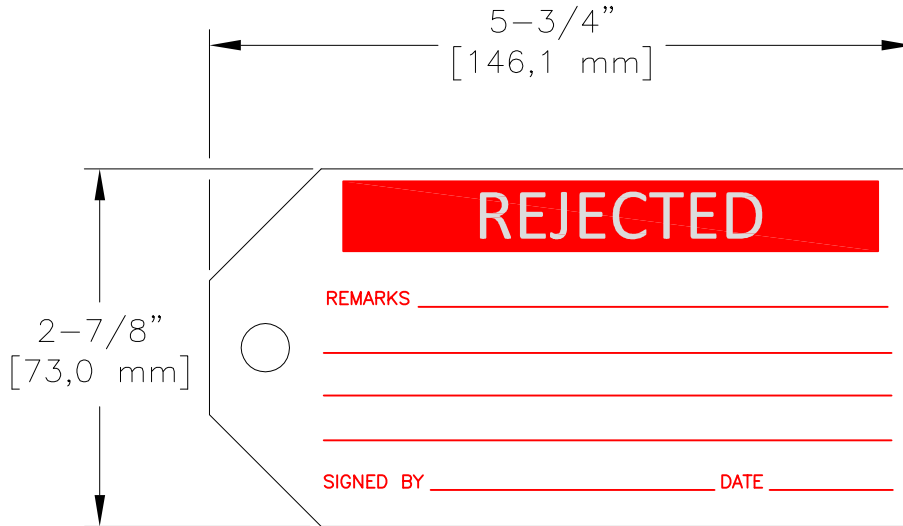

LOC	DIST	REVISIONS					
—	—	P	LTR	DESCRIPTION	DATE	DWN	APVD
		A		NEW DRAWING	08MAR2016	KR	KM

LABEL VIEW

QTY: 100 TAGS
FOR INDOOR USE ONLY

MATERIAL	PAPERBOARD
PRINT COLOURS	1 COLOUR PRINT IN RED
BACKGROUND COLOURS	WHITE

THIS DRAWING IS UNPUBLISHED. BY - ALL RIGHTS RESERVED. © COPYRIGHT

DIMENSIONS: INCHES [mm]	DWN K. RAGHAVENDRA	08MAR2016	MATERIAL	—	FINISH	—
	CHK K. MUNZ	08MAR2016	 TE Connectivity			
TOLERANCES UNLESS OTHERWISE SPECIFIED:	APVD K. MUNZ	08MAR2016				
0 PLC ± —	PRODUCT SPEC	—	NAME QMT121 PAPERBOARD TAGS			
1 PLC ± .1	APPLICATION SPEC	—				
2 PLC ± .050	WEIGHT	—	SIZE	CAGE CODE	DRAWING NO	RESTRICTED TO
3 PLC ± .020			A4	00779	C-1878677-8	—
4 PLC ± 1/8"			CUSTOMER DRAWING			
ANGLES ± —			SCALE	NTS	SHEET	1 OF 1
						REV A