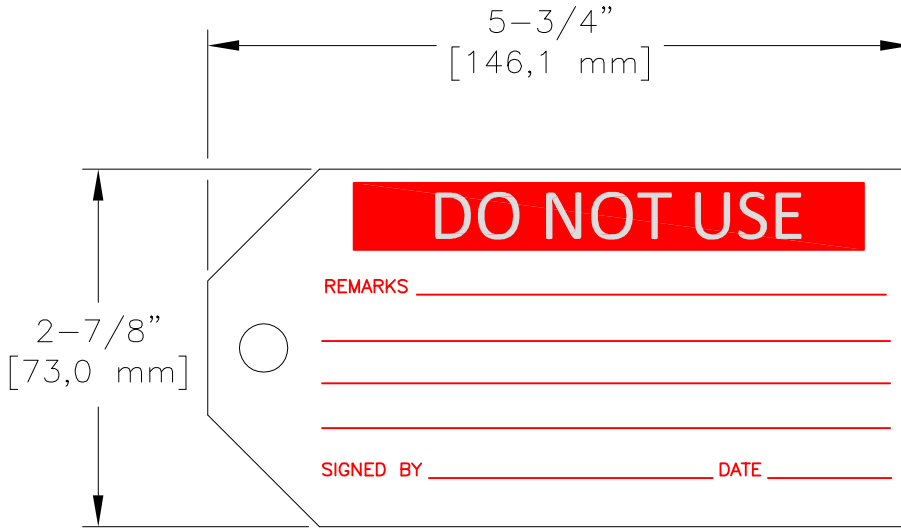

LOC	DIST	REVISIONS					
—	—	P	LTR	DESCRIPTION	DATE	DWN	APVD
		A		NEW DRAWING	08MAR2016	KR	KM

LABEL VIEW

QTY: 100 TAGS  
FOR INDOOR USE ONLY

MATERIAL	PAPERBOARD
PRINT COLOURS	1 COLOUR PRINT IN RED
BACKGROUND COLOURS	WHITE

DIMENSIONS: INCHES [mm]	DWN K. RAGHAVENDRA	08MAR2016	MATERIAL	—	FINISH	—	
	CHK K. MUNZ	08MAR2016	 TE Connectivity				
TOLERANCES UNLESS OTHERWISE SPECIFIED:	APVD K. MUNZ	08MAR2016					
0 PLC ± —	PRODUCT SPEC	—	NAME QMT123 PAPERBOARD TAGS				
1 PLC ± .1	APPLICATION SPEC	—					
2 PLC ± .050	WEIGHT	—	SIZE	A4	CAGE CODE	00779	
3 PLC ± .020		CUSTOMER DRAWING	DRAWING NO	C= 1878677-9		RESTRICTED TO	—
4 PLC ± 1/8"			SCALE	NTS	SHEET	1 OF 1	REV
ANGLES ± —							