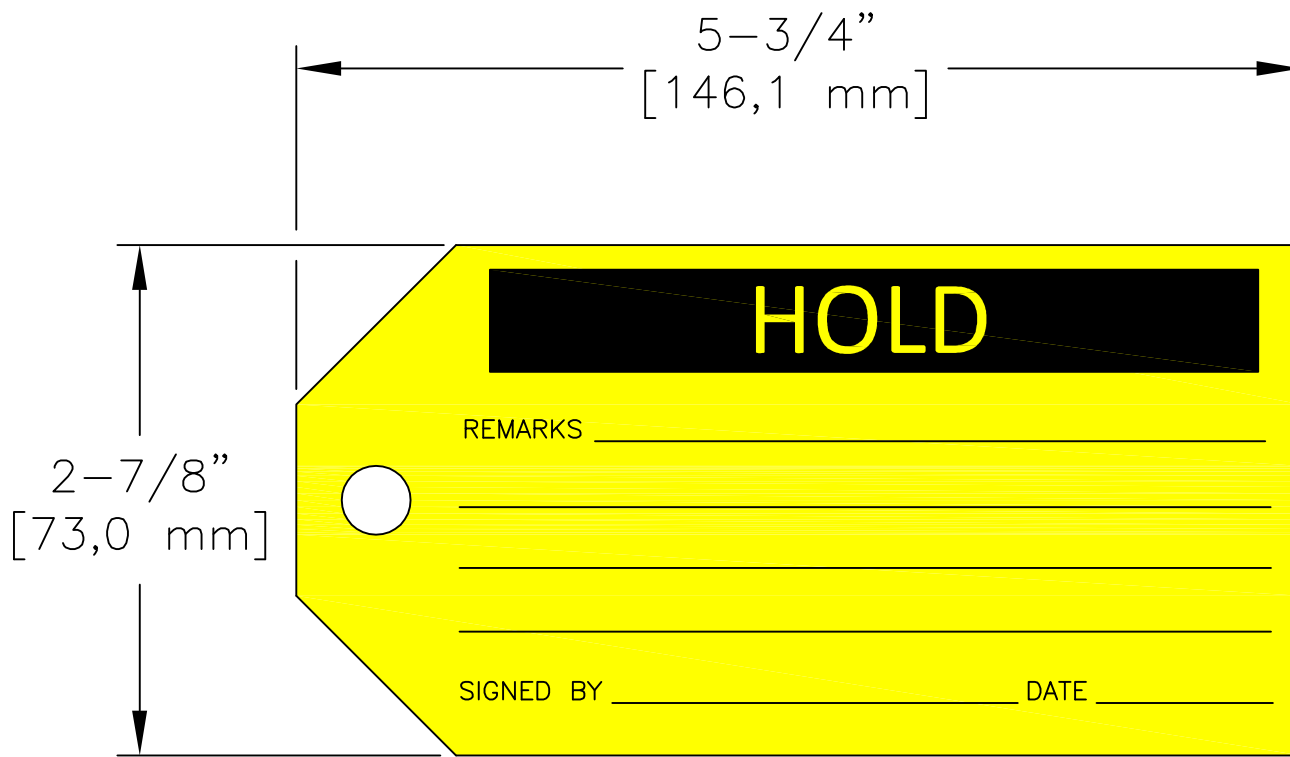

LOC	DIST	REVISIONS					
—	—	P	LTR	DESCRIPTION	DATE	DWN	APVD
		A		NEW DRAWING	08MAR2016	KR	KM

LABEL VIEW

RELEASED FOR PUBLICATION

ALL RIGHTS RESERVED.

THIS DRAWING IS UNPUBLISHED.

BY -

© COPYRIGHT -

QTY: 100 TAGS
FOR INDOOR USE ONLY

MATERIAL	PAPERBOARD
PRINT COLOURS	1 COLOUR PRINT IN BLACK
BACKGROUND COLOURS	YELLOW

DIMENSIONS: INCHES [mm]	DWN K. RAGHAVENDRA 08MAR2016	MATERIAL	FINISH	
	CHK K. MUNZ 08MAR2016			
TOLERANCES UNLESS OTHERWISE SPECIFIED:	APVD K. MUNZ 08MAR2016	 TE Connectivity		
	PRODUCT SPEC			
0 PLC ± -	APPLICATION SPEC	NAME		
1 PLC ± .1		QMT211		
2 PLC ± .050	WEIGHT	PAPERBOARD TAGS		
3 PLC ± .020		SIZE	CAGE CODE	DRAWING NO
4 PLC ± 1/8"	CUSTOMER DRAWING	A4	00779	© 1878678-1
ANGLES ± -		SCALE	SHEET	RESTRICTED TO
		NTS	1 OF 1	REV A