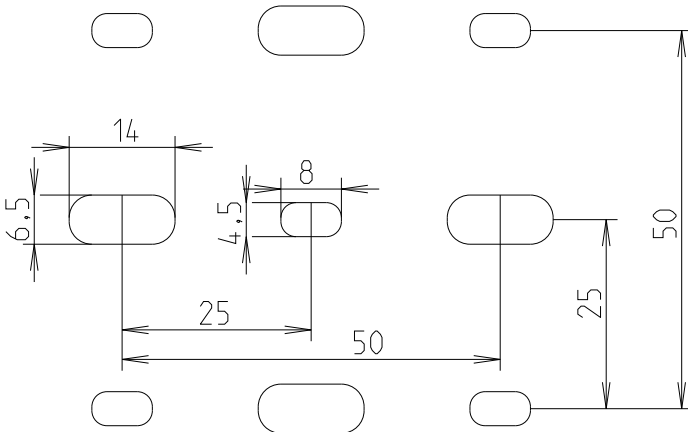

REVISIONS

P	LTR	DESCRIPTION	DATE	DWN	APVD
	A	First release	17JUN2021	SL	VR

SECTION A-A
SCALE 4:5

© 2021 TE Connectivity. All Rights Reserved.

1SET411002R0000

PART NO.

DIMENSIONS: mm	DWN 13-Sep-21 03:44:58 PM Deligny, Charlotte	MATERIAL	PVC	FINISH	-
	CHK 2021-06-17 Seguin, Laurene				
TOLERANCES UNLESS OTHERWISE SPECIFIED:	APVD 2021-07-05 Villard, Romain				
0 PLC ±	PRODUCT SPEC	SIZE	CAGE CODE	DRAWING NO	RESTRICTED TO
1 PLC ±1	APPLICATION SPEC	A 4	00779	©=1SNP300190-0501	-
2 PLC ±1	WEIGHT	CUSTOMER DRAWING			SCALE 1:1
3 PLC ±1					SHEET 1 OF 1
4 PLC ±1					REV A1
ANGLES ±					