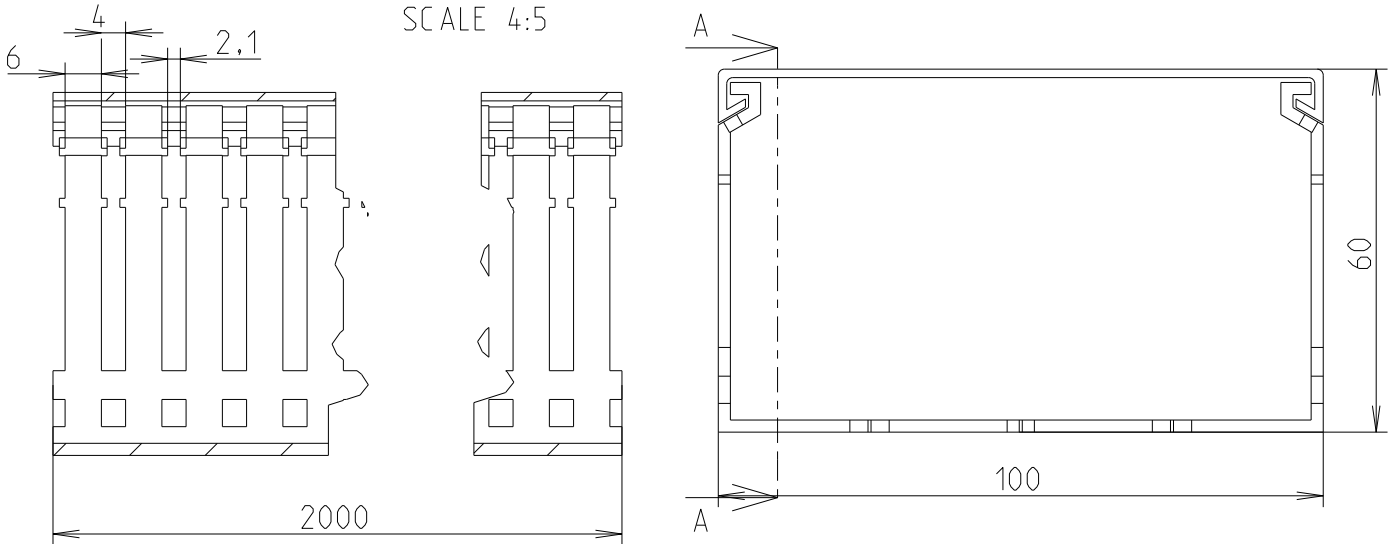

REVISIONS

P	LTR	DESCRIPTION	DATE	DWN	APVD
	A	First release	17JUN2021	SL	VR

SECTION A-A
SCALE 4:5

© 2021 TE Connectivity. All Rights Reserved.

1SET411002R0000

PART NO.

DIMENSIONS: mm	DWN 13-Sep-21 03:44:58 PM Deligny, Charlotte	MATERIAL	PVC	FINISH	-
	CHK 2021-06-17 Seguin, Laurene				
TOLERANCES UNLESS OTHERWISE SPECIFIED:	APVD 2021-07-05 Villard, Romain				
0 PLC ±	PRODUCT SPEC	SIZE	CAGE CODE	DRAWING NO	RESTRICTED TO
1 PLC ±1	APPLICATION SPEC	A 4	00779	©=1SNP300190-0501	-
2 PLC ±1	WEIGHT	CUSTOMER DRAWING			SCALE 1:1
3 PLC ±1					SHEET 1 OF 1
4 PLC ±1					REV A1
ANGLES ±					