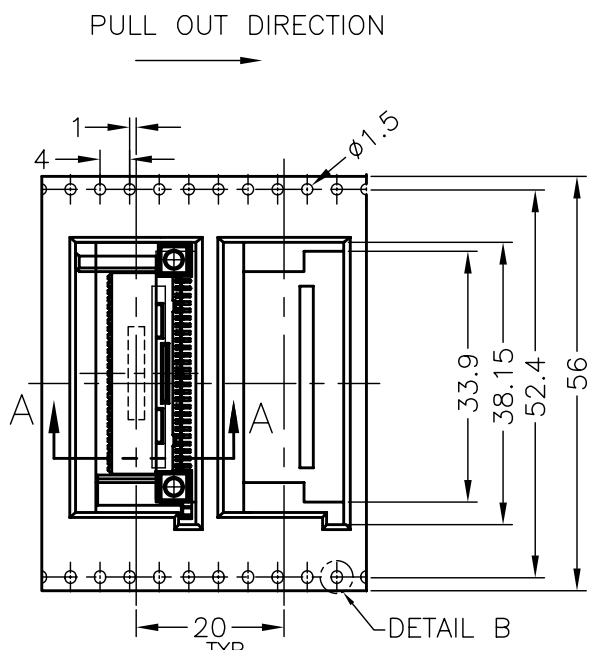

- 1. BE USED ALTOGETHER THE HEADER AND TE'S FRAME.
- 2. PICK AND PLACE AREA(HATCH AREA)

QTY	DESCRIPTION	MATERIAL	FINISH	ITEM
26	CONTACT	COPPER ALLOY	Ni UNDERPLATING 0.0013 mm MIN. OVERALL Au PLATING, 0.0002~0.0005 ON CONTACT AREA Sn PLATING, 0.002~0.005 mm ON SOLDER TAIL	②
1	HEADER HSG	HIGH TEMPERATURE THERMOLPLASTIC, UL94 V-0 RATED	BLACK	①

WEIGHT: 1.64g

SIZE: A3, CAGE CODE: 00779, DRAWING NO: 2129347

CUSTOMER DRAWING

SCALE: 2:1, SHEET: 1 of 2, REV: A

DIMENSIONS:	TOLERANCES UNLESS OTHERWISE SPECIFIED:
mm	
0 PLC	± 0.5
1 PLC	± 0.5
2 PLC	± 0.5
3 PLC	± 0.5
4 PLC	± 0.5
ANGLES	± 1°

THIS DRAWING IS UNPUBLISHED.

RELEASED FOR PUBLICATION

© COPYRIGHT - By -

ALL RIGHTS RESERVED.

LOC	DIST	REVISIONS			
P	LTR	DESCRIPTION	DATE	DWN	APVD
		SEE SHEET 1	-	-	-

300	4	1200
PCS/REEL	REEL/BOX	TOTAL Q'TY

- 3. MATERIAL: CARRY TAPE: HIPS; COLOR: CLEAR.  
COVER TAPE: PET; COLOR: CLEAR.
- 4. BOX DIMENSIONS: 355X355X310.
- ⊗ LABEL LOCATION ON REEL.

THIS DRAWING IS A CONTROLLED DOCUMENT.		DWN _____		TE Connectivity	
DIMENSIONS: mm		CHK _____			
TOLERANCES UNLESS OTHERWISE SPECIFIED:		APVD _____		NAME	
0 PLC ±0.5 ±0.5 1 PLC ±0.5 ±0.5 2 PLC ±0.5 ±2° 3 PLC ±0.5 ±0.5 4 PLC ±0.5 ±0.5 ANGLES ±1°		PRODUCT SPEC		HEADER ASSEMBLY	
MATERIAL		FINISH		TOP MOUNT, CARD PUSH TYPE	
				EXPRESS CARD CONNECTOR	
				SIZE	RESTRICTED TO
		CUSTOMER DRAWING		A3	
				CAGE CODE	
				DRAWING NO	
				00779	
				2129347	
				SCALE	REV
				NON	A
				SHEET	
				2 OF 2	