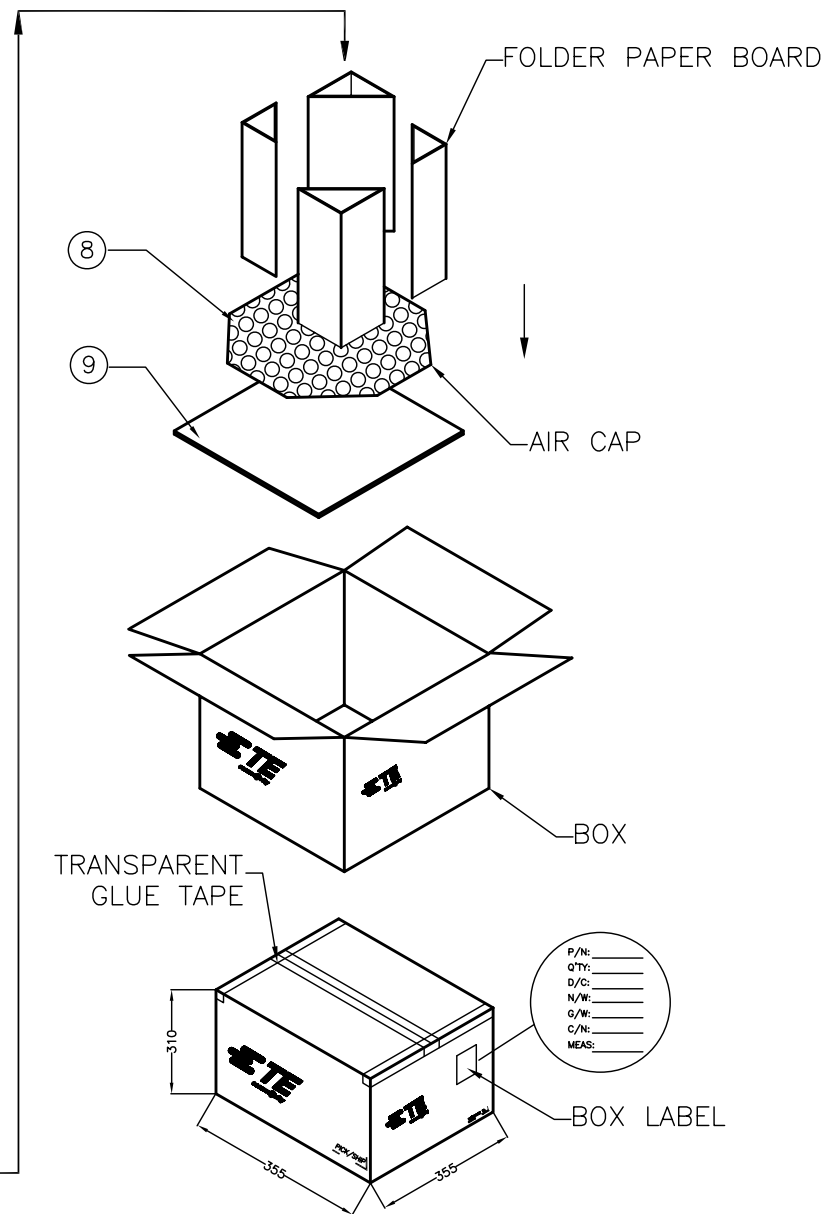

THIS DRAWING IS UNPUBLISHED.

RELEASED FOR PUBLICATION

© COPYRIGHT - By -

ALL RIGHTS RESERVED.

LOC	DIST	REVISIONS			
P	LTR	DESCRIPTION	DATE	DWN	APVD
		SEE SHEET 1	-	-	-

300	4	1200
PCS/REEL	REEL/BOX	TOTAL Q'TY

3. MATERIAL: CARRY TAPE: HIPS; COLOR: CLEAR.
  COVER TAPE: PET; COLOR: CLEAR.
4. BOX DIMENSIONS: 355X355X310.
- ⊗ LABEL LOCATION ON REEL.

THIS DRAWING IS A CONTROLLED DOCUMENT.		DWN _____		TE Connectivity	
DIMENSIONS: mm		CHK _____			
TOLERANCES UNLESS OTHERWISE SPECIFIED:		APVD _____		NAME	
0 PLC ±0.5 ±0.5 1 PLC ±0.5 ±0.5 2 PLC ±0.5 ±2° 3 PLC ±0.5 ±0.5 4 PLC ±0.5 ±0.5 ANGLES ±1°		PRODUCT SPEC		HEADER ASSEMBLY	
MATERIAL		FINISH		TOP MOUNT, CARD PUSH TYPE	
				EXPRESS CARD CONNECTOR	
				SIZE	RESTRICTED TO
		CUSTOMER DRAWING		A3	
				CAGE CODE	
				DRAWING NO	
				00779	
				2129347	
				SCALE	REV
				NON	A
				SHEET	
				2 OF 2