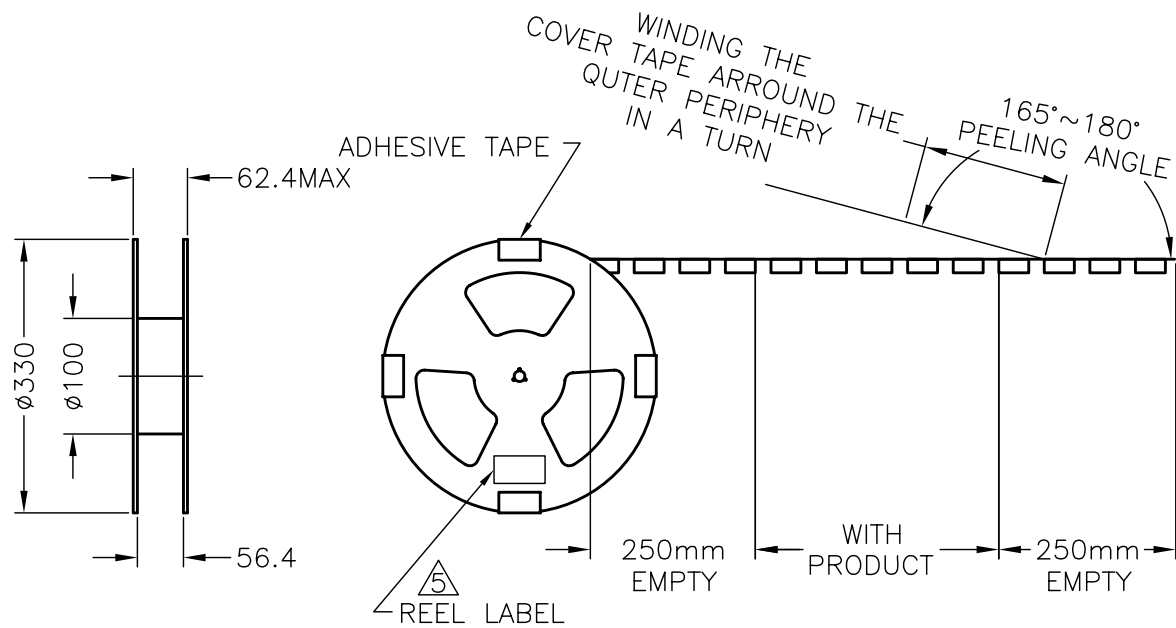

THIS DRAWING IS UNPUBLISHED.

RELEASED FOR PUBLICATION

© COPYRIGHT - By -

ALL RIGHTS RESERVED.

LOC	DIST	REVISIONS			
P	LTR	DESCRIPTION	DATE	DWN	APVD
		SEE SHEET 1	-	-	-

300	4	1200
PCS/REEL	REEL/BOX	TOTAL Q'TY

3. MATERIAL: CARRY TAPE: HIPS; COLOR: CLEAR.
  COVER TAPE: PET; COLOR: CLEAR.
4. BOX DIMENSIONS: 355X355X310.
- ⊗ LABEL LOCATION ON REEL.

THIS DRAWING IS A CONTROLLED DOCUMENT.		DWN _____		TE Connectivity	
DIMENSIONS: mm		CHK _____			
TOLERANCES UNLESS OTHERWISE SPECIFIED:		APVD _____		NAME	
0 PLC ±0.5 ±0.5 1 PLC ±0.5 ±0.5 2 PLC ±0.5 ±2° 3 PLC ±0.5 ±0.5 4 PLC ±0.5 ±0.5 ANGLES ±1°		PRODUCT SPEC		HEADER ASSEMBLY	
MATERIAL		FINISH		TOP MOUNT, CARD PUSH TYPE	
				EXPRESS CARD CONNECTOR	
				SIZE	RESTRICTED TO
		CUSTOMER DRAWING		A3	
				CAGE CODE	
				DRAWING NO	
				00779	
				2129347	
				SCALE	REV
				NON	A
				SHEET	
				2 OF 2