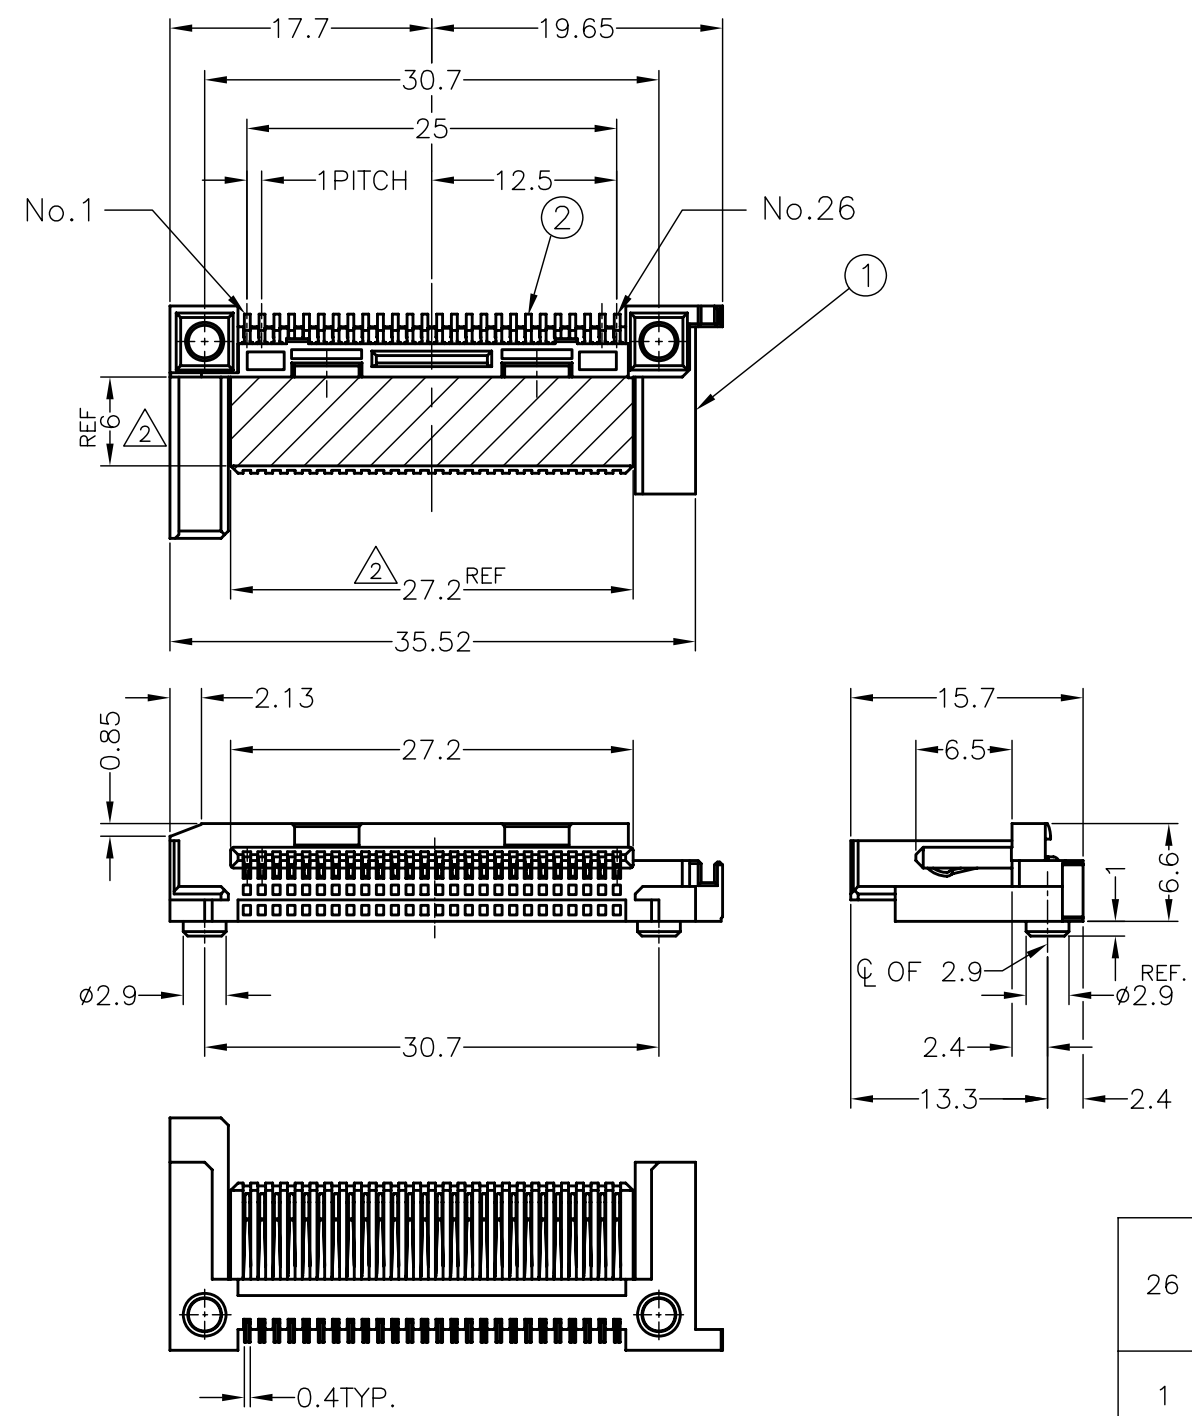

- 1. BE USED ALTOGETHER THE HEADER AND TE'S FRAME.
- 2. PICK AND PLACE AREA(HATCH AREA)

QTY	DESCRIPTION	MATERIAL	FINISH	ITEM
26	CONTACT	COPPER ALLOY	Ni UNDERPLATING 0.0013 mm MIN. OVERALL Au PLATING, 0.0002~0.0005 ON CONTACT AREA Sn PLATING, 0.002~0.005 mm ON SOLDER TAIL	②
1	HEADER HSG	HIGH TEMPERATURE THERMOLPLASTIC, UL94 V-0 RATED	BLACK	①

THIS DRAWING IS A CONTROLLED DOCUMENT.

DWN	J.LEU	05JUL11
CHK	W.CHEN	05JUL11
APVD	H.KODAMA	05JUL11

TE Connectivity

NAME: HEADER ASSEMBLY  
TOP MOUNT, CARD PUSH TYPE  
EXPRESS CARD CONNECTOR

PRODUCT SPEC: 108-99000  
APPLICATION SPEC

WEIGHT: 1.64g

SIZE: A3, CAGE CODE: 00779, DRAWING NO: 2129347

CUSTOMER DRAWING

SCALE: 2:1, SHEET: 1 of 2, REV: A

DIMENSIONS:	TOLERANCES UNLESS OTHERWISE SPECIFIED:
mm	
0 PLC	± 0.5
1 PLC	± 0.5
2 PLC	± 0.5
3 PLC	± 0.5
4 PLC	± 0.5
ANGLES	± 1°

- 3. MATERIAL: CARRY TAPE: HIPS; COLOR: CLEAR.  
COVER TAPE: PET; COLOR: CLEAR.
- 4. BOX DIMENSIONS: 355X355X310.
- ⊗ LABEL LOCATION ON REEL.

THIS DRAWING IS A CONTROLLED DOCUMENT.		DWN _____		TE Connectivity	
DIMENSIONS: mm		CHK _____			
TOLERANCES UNLESS OTHERWISE SPECIFIED:		APVD _____		NAME	
0 PLC ±0.5 ±0.5 1 PLC ±0.5 ±0.5 2 PLC ±0.5 ±2° 3 PLC ±0.5 ±0.5 4 PLC ±0.5 ±0.5 ANGLES ±1°		PRODUCT SPEC		HEADER ASSEMBLY	
MATERIAL		FINISH		TOP MOUNT, CARD PUSH TYPE	
				EXPRESS CARD CONNECTOR	
				SIZE	RESTRICTED TO
		CUSTOMER DRAWING		A3	
				CAGE CODE	
				DRAWING NO	
				00779	
				2129347	
				SCALE	REV
				NON	A
				SHEET	
				2 OF 2	