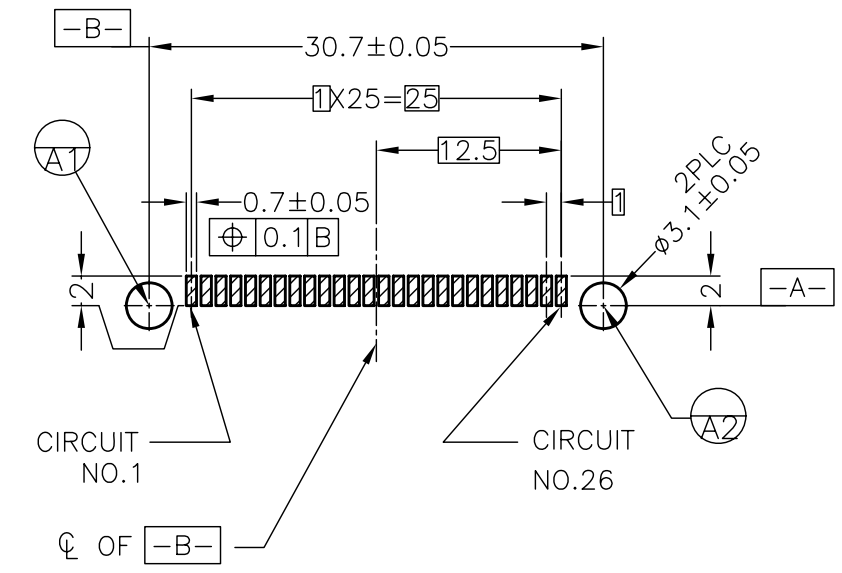

- 1. BE USED ALTOGETHER THE HEADER AND TE'S FRAME.
- 2. PICK AND PLACE AREA(HATCH AREA)

QTY	DESCRIPTION	MATERIAL	FINISH	ITEM
26	CONTACT	COPPER ALLOY	Ni UNDERPLATING 0.0013 mm MIN. OVERALL Au PLATING, 0.0002~0.0005 ON CONTACT AREA Sn PLATING, 0.002~0.005 mm ON SOLDER TAIL	②
1	HEADER HSG	HIGH TEMPERATURE THERMOLPLASTIC, UL94 V-0 RATED	BLACK	①

THIS DRAWING IS A CONTROLLED DOCUMENT.

DWN	J.LEU	05JUL11
CHK	W.CHEN	05JUL11
APVD	H.KODAMA	05JUL11

TE Connectivity

NAME: HEADER ASSEMBLY  
TOP MOUNT, CARD PUSH TYPE  
EXPRESS CARD CONNECTOR

PRODUCT SPEC: 108-99000  
APPLICATION SPEC

WEIGHT: 1.64g

SIZE: A3, CAGE CODE: 00779, DRAWING NO: 2129347

CUSTOMER DRAWING

SCALE: 2:1, SHEET: 1 of 2, REV: A

DIMENSIONS:	TOLERANCES UNLESS OTHERWISE SPECIFIED:
mm	
0 PLC	± 0.5
1 PLC	± 0.5
2 PLC	± 0.5
3 PLC	± 0.5
4 PLC	± 0.5
ANGLES	± 1°

- 3. MATERIAL: CARRY TAPE: HIPS; COLOR: CLEAR.  
COVER TAPE: PET; COLOR: CLEAR.
- 4. BOX DIMENSIONS: 355X355X310.
- ⊗ LABEL LOCATION ON REEL.

THIS DRAWING IS A CONTROLLED DOCUMENT.		DWN _____		TE Connectivity	
DIMENSIONS: mm		CHK _____			
TOLERANCES UNLESS OTHERWISE SPECIFIED:		APVD _____		NAME	
0 PLC ±0.5 ±0.5 1 PLC ±0.5 ±0.5 2 PLC ±0.5 ±2° 3 PLC ±0.5 ±0.5 4 PLC ±0.5 ±0.5 ANGLES ±1°		PRODUCT SPEC		HEADER ASSEMBLY	
MATERIAL		FINISH		TOP MOUNT, CARD PUSH TYPE	
				EXPRESS CARD CONNECTOR	
				SIZE	RESTRICTED TO
		CUSTOMER DRAWING		A3	
				CAGE CODE	
				DRAWING NO	
				00779	
				2129347	
				SCALE	REV
				NON	A
				SHEET	
				2 OF 2	