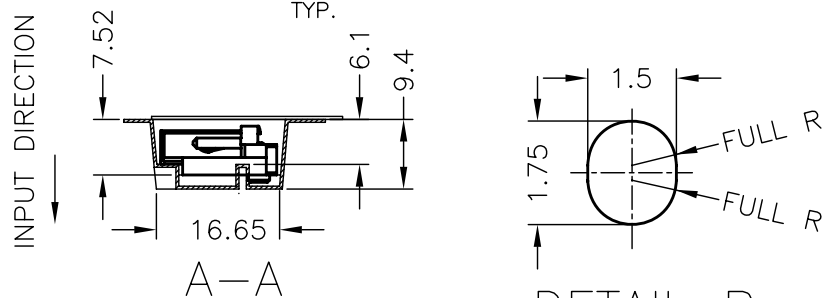

THIS DRAWING IS UNPUBLISHED.

RELEASED FOR PUBLICATION

© COPYRIGHT - By -

ALL RIGHTS RESERVED.

LOC	DIST	REVISIONS			
P	LTR	DESCRIPTION	DATE	DWN	APVD
		SEE SHEET 1	-	-	-

300	4	1200
PCS/REEL	REEL/BOX	TOTAL Q'TY

3. MATERIAL: CARRY TAPE: HIPS; COLOR: CLEAR.
  COVER TAPE: PET; COLOR: CLEAR.
4. BOX DIMENSIONS: 355X355X310.
- ⊗ LABEL LOCATION ON REEL.

THIS DRAWING IS A CONTROLLED DOCUMENT.		DWN _____		TE Connectivity	
DIMENSIONS: mm		CHK _____			
TOLERANCES UNLESS OTHERWISE SPECIFIED:		APVD _____		NAME	
0 PLC ±0.5 ±0.5 1 PLC ±0.5 ±0.5 2 PLC ±0.5 ±2° 3 PLC ±0.5 ±0.5 4 PLC ±0.5 ±0.5 ANGLES ±1°		PRODUCT SPEC		HEADER ASSEMBLY	
MATERIAL		FINISH		TOP MOUNT, CARD PUSH TYPE	
				EXPRESS CARD CONNECTOR	
				SIZE	RESTRICTED TO
		CUSTOMER DRAWING		A3	
				CAGE CODE	
				DRAWING NO	
				00779	
				2129347	
				SCALE	REV
				NON	A
				SHEET	
				2 OF 2