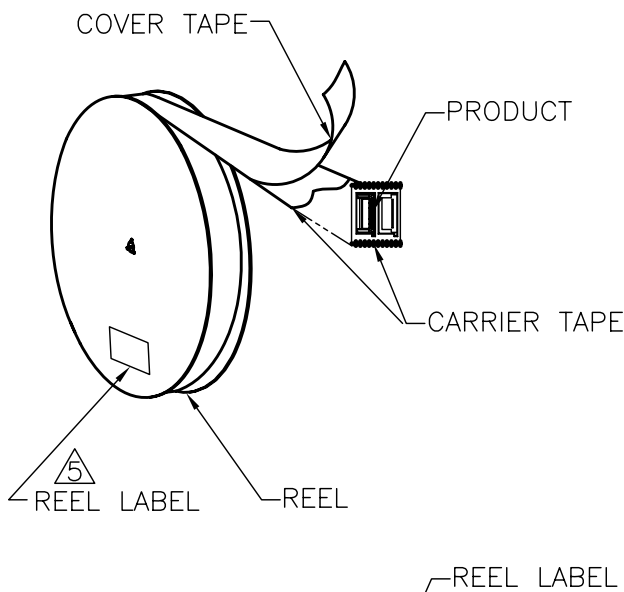

THIS DRAWING IS UNPUBLISHED.

RELEASED FOR PUBLICATION

© COPYRIGHT - By -

ALL RIGHTS RESERVED.

LOC	DIST	REVISIONS			
P	LTR	DESCRIPTION	DATE	DWN	APVD
		SEE SHEET 1	-	-	-

300	4	1200
PCS/REEL	REEL/BOX	TOTAL Q'TY

3. MATERIAL: CARRY TAPE: HIPS; COLOR: CLEAR.
  COVER TAPE: PET; COLOR: CLEAR.
4. BOX DIMENSIONS: 355X355X310.
- ⊗ LABEL LOCATION ON REEL.

THIS DRAWING IS A CONTROLLED DOCUMENT.		DWN _____		TE Connectivity	
DIMENSIONS: mm		CHK _____			
TOLERANCES UNLESS OTHERWISE SPECIFIED:		APVD _____		NAME	
0 PLC ±0.5 ±0.5 1 PLC ±0.5 ±0.5 2 PLC ±0.5 ±2° 3 PLC ±0.5 ±0.5 4 PLC ±0.5 ±0.5 ANGLES ±1°		PRODUCT SPEC		HEADER ASSEMBLY	
MATERIAL		FINISH		TOP MOUNT, CARD PUSH TYPE	
				EXPRESS CARD CONNECTOR	
				SIZE	RESTRICTED TO
		CUSTOMER DRAWING		A3	
				CAGE CODE	
				DRAWING NO	
				00779	
				2129347	
				SCALE	REV
				NON	A
				SHEET	
				2 OF 2