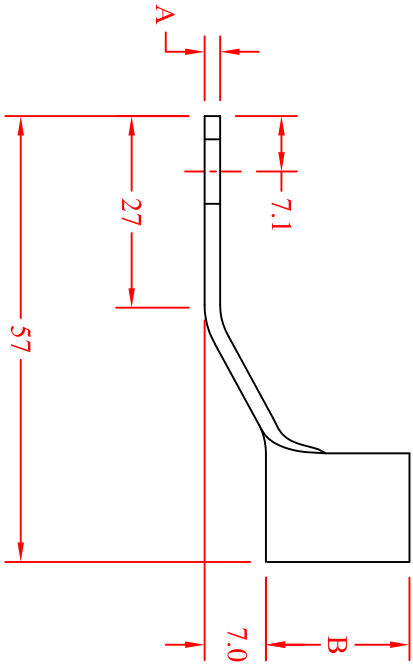

Notes:

1) Fits to Littlefuse "Megafuse" holder 2981001

Notes:

1) Fits to Littlefuse "Megafuse" holder 2981001

HA270-50	699962-1	50mm ²	1.8	17.8	16.0	12.0	9.2	17g
HA270-70	699962-2	70mm ²	2.0	18.5	16.0	14.0	10.7	19g
Eng P/N	TCPN	Cable Size (Max)	'A' ±0.2	'B' ±1.0	'C' ±1.0	Crimp Width	Crimp Height	Finished Weight

DIMENSIONS:

mm

√

TOLERANCES UNLESS OTHERWISE SPECIFIED:

0 P/C	±	1
1 P/C	±	0.5
2 P/C	±	0.2
3 P/C	±	0.02
4 P/C	±	-

DRAWING TITLE

Lug M8 /w 8mm Offset

HA270 Series

DRAWING NO

1:1

A4

DRAWING NO

C-699962

DRAWING NO

CHK

M Lammers