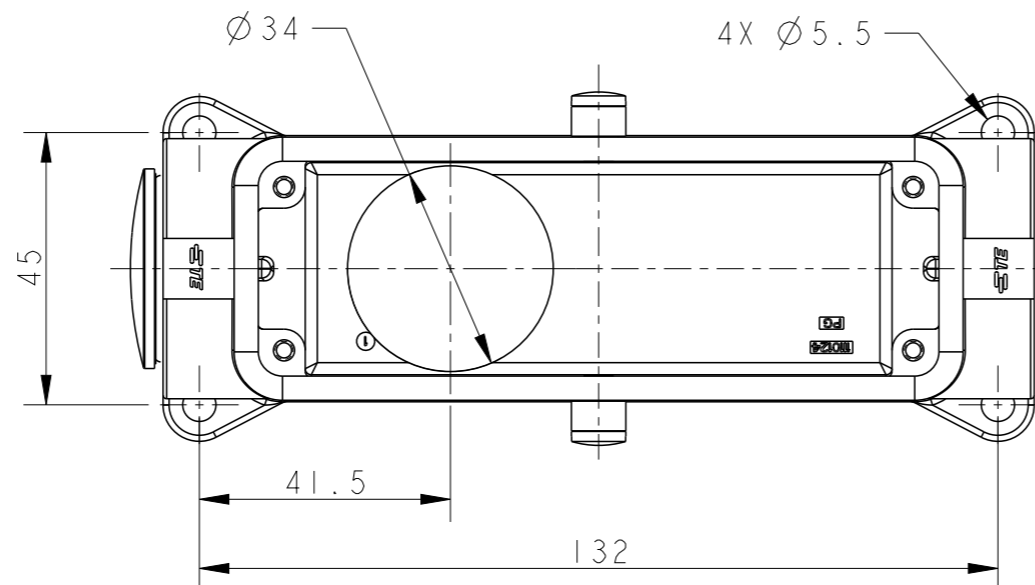

注释:

- 技术参数:
 下壳材料: 铝合金
 密封圈: 氯丁橡胶
 下壳表面处理: 银灰色粉末喷涂
 产品内部无需喷涂

SCALE 2:5

1	BLIND-21-P / 塑料堵头PG21	PLASTIC		GREY	5	PG21
2	SLIDE SPOOL / 滚轮	STEEL	ZINK PLATED	BLUE	4	
2	CLIP BOLT / 固定螺丝	STEEL	ZINK PLATED	BLUE	3	
1	SEAL / H24BT下壳密封圈	NEOPRENE		BLACK	2	
1	SURFACE MOUNTED HOUSING SIDE ENTRY H24BT下壳, 表面安装, 侧出PG21, 银灰色粉末喷涂, 半成品, TE LOGO	ALUMINIUM		GREY	1	
0-1	DESCRIPTION / 描述	MATERIAL 材料	SURFACE 表面处理	COLOR 颜色	IETM 序号	NOTES 备注

HD-Z.64.SG-ZVGR.1.21.BS+Ø34.B

THIS DRAWING IS A CONTROLLED DOCUMENT.

DIMENSIONS:		TOLERANCES UNLESS OTHERWISE SPECIFIED:	
mm		0 PLC	±-
		1 PLC	±-
		2 PLC	±-
		3 PLC	±-
		4 PLC	±-
MATERIAL		ANGLES	±-
		FINISH	-

SIZE	CAGE CODE	DRAWING NO	RESTRICTED TO
A3	00779	C=1102060	-

SCALE 4:5 SHEET 1 OF 1 REV A3