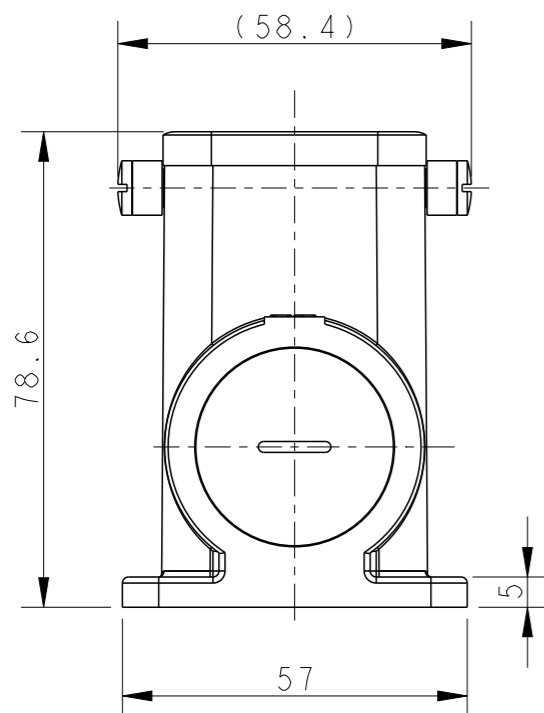

注释:

- 技术参数:
 下壳材料: 铝合金
 密封圈: 氯丁橡胶
 下壳表面处理: 银灰色粉末喷涂
 产品内部无需喷涂

SCALE 2:5

1	BLIND-21-P / 塑料堵头PG21	PLASTIC		GREY	5	PG21
2	SLIDE SPOOL / 滚轮	STEEL	ZINK PLATED	BLUE	4	
2	CLIP BOLT / 固定螺丝	STEEL	ZINK PLATED	BLUE	3	
1	SEAL / H24BT下壳密封圈	NEOPRENE		BLACK	2	
1	SURFACE MOUNTED HOUSING SIDE ENTRY H24BT下壳, 表面安装, 侧出PG21, 银灰色粉末喷涂, 半成品, TE LOGO	ALUMINIUM		GREY	1	
0-1	DESCRIPTION / 描述	MATERIAL 材料	SURFACE 表面处理	COLOR 颜色	IETM 序号	NOTES 备注

HD-Z.64.SG-ZVGR.1.21.BS+Ø34.B

THIS DRAWING IS A CONTROLLED DOCUMENT.

DIMENSIONS:		TOLERANCES UNLESS OTHERWISE SPECIFIED:	
mm		0 PLC	±-
		1 PLC	±-
		2 PLC	±-
		3 PLC	±-
		4 PLC	±-
MATERIAL		ANGLES	±-
		FINISH	-

DWN	28DEC2022
WENQING RAO	
CHK	28DEC2022
GINO YAO	
APVD	28DEC2022
CHRIS WANG	
PRODUCT SPEC	108-74009
APPLICATION SPEC	114-74001
WEIGHT	-
CUSTOMER DRAWING	

NAME SURFACE MOUNTED HOUSING SIDE ENTRY
 SCKELGEHAUSE ASSY HD-Z64
 SG-ZVGR.1.21BS+Ø34B

SIZE	CAGE CODE	DRAWING NO	RESTRICTED TO
A3	00779	C=1102060	-

SCALE 4:5 SHEET 1 OF 1 REV A3