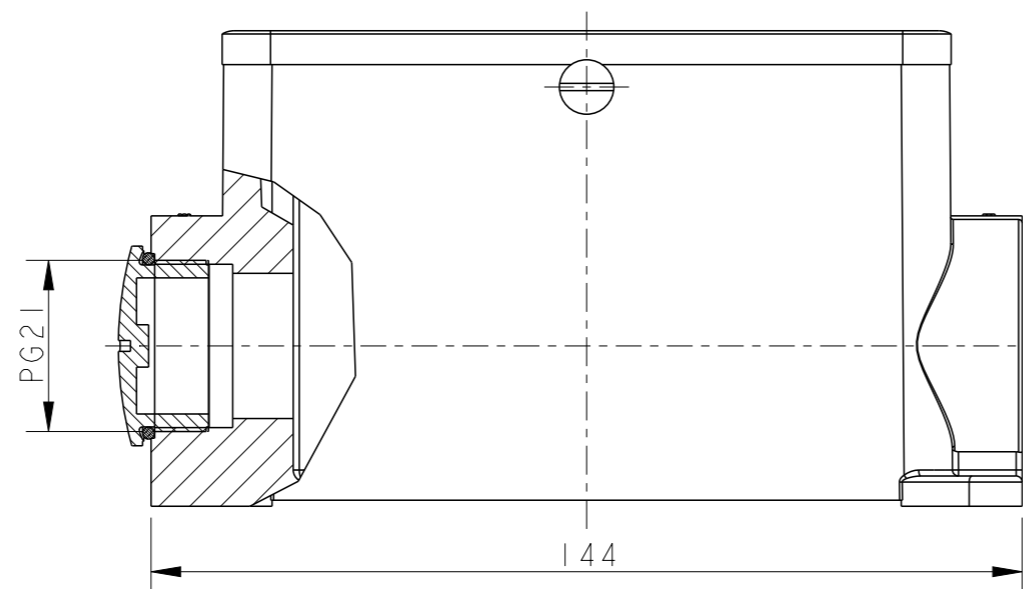

注释:

- 技术参数:
 下壳材料: 铝合金
 密封圈: 氯丁橡胶
 下壳表面处理: 银灰色粉末喷涂
 产品内部无需喷涂

SCALE 2:5

1	BLIND-21-P / 塑料堵头PG21	PLASTIC		GREY	5	PG21
2	SLIDE SPOOL / 滚轮	STEEL	ZINK PLATED	BLUE	4	
2	CLIP BOLT / 固定螺丝	STEEL	ZINK PLATED	BLUE	3	
1	SEAL / H24BT下壳密封圈	NEOPRENE		BLACK	2	
1	SURFACE MOUNTED HOUSING SIDE ENTRY H24BT下壳, 表面安装, 侧出PG21, 银灰色粉末喷涂, 半成品, TE LOGO	ALUMINIUM		GREY	1	
0-1	DESCRIPTION / 描述	MATERIAL 材料	SURFACE 表面处理	COLOR 颜色	IETM 序号	NOTES 备注

HD-Z.64.SG-ZVGR.1.21.BS+Ø34.B

THIS DRAWING IS A CONTROLLED DOCUMENT.

DIMENSIONS:		TOLERANCES UNLESS OTHERWISE SPECIFIED:	
mm		0 PLC	±-
		1 PLC	±-
		2 PLC	±-
		3 PLC	±-
		4 PLC	±-
MATERIAL		ANGLES	±-
		FINISH	-

SIZE	CAGE CODE	DRAWING NO	RESTRICTED TO
A3	00779	C=1102060	-

SCALE 4:5 SHEET 1 OF 1 REV A3