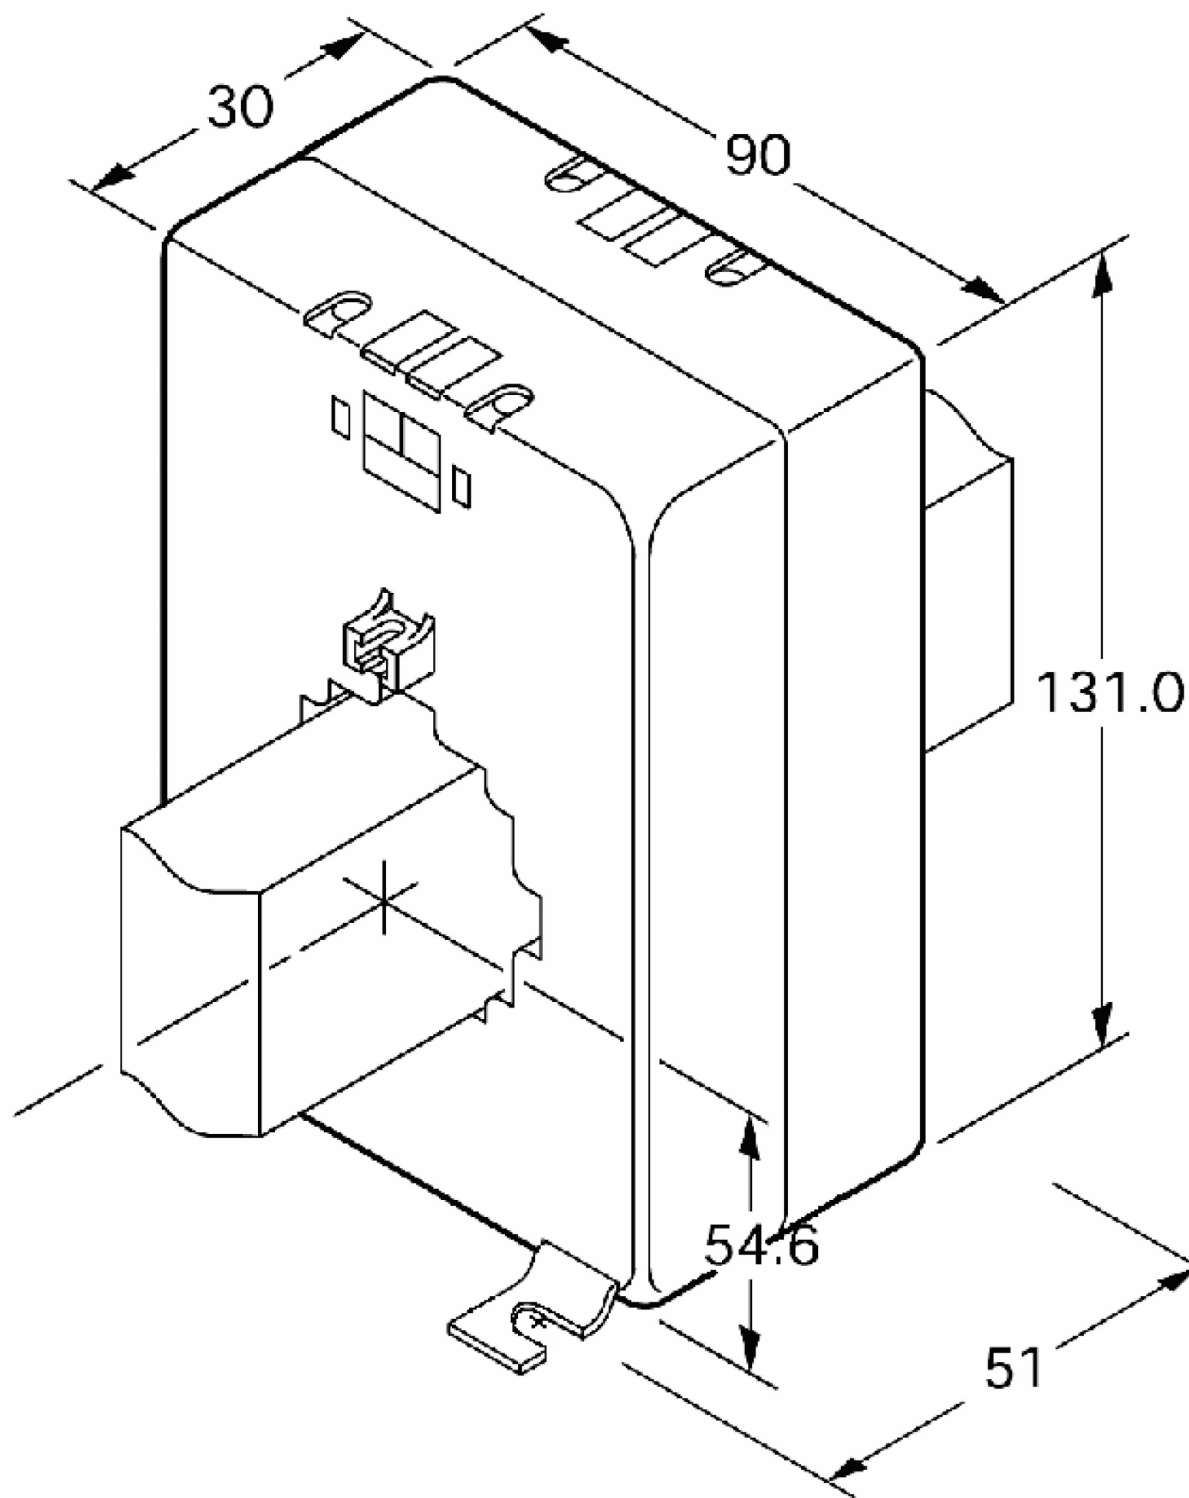

THIS DRAWING IS UNPUBLISHED.

RELEASED FOR PUBLICATION

REVISIONS

© COPYRIGHT - TE Connectivity Ltd.

ALL RIGHTS RESERVED.

P	LTR	DESCRIPTION	DATE	DWN	APVD
	1	NEW LAYOUT	17FEB2020	SG	NJ

THIS DRAWING IS A CONTROLLED DOCUMENT.		DWN	SANDEEP G		17FEB2020	TE TE Connectivity	
DIMENSIONS: mm		CHK	NIGEL JOHNSON		17FEB2020		
TOLERANCES UNLESS OTHERWISE SPECIFIED:		APVD	NIGEL JOHNSON		17FEB2020	NAME	
0 PLC ± -		PRODUCT SPEC		M93L EBONY CT		-	
1 PLC ± -		APPLICATION SPEC		-		-	
2 PLC ± -		WEIGHT		-		-	
3 PLC ± -		SIZE		A3		-	
4 PLC ± -		CAGE CODE		00779		-	
ANGLES ± -		DRAWING NO		C=CI-3L44801		-	
FINISH		RESTRICTED TO		-		-	
-		CUSTOMER DRAWING		SCALE		NTS	
-		SHEET		1 of 1		REV	
-		REV		1		-	