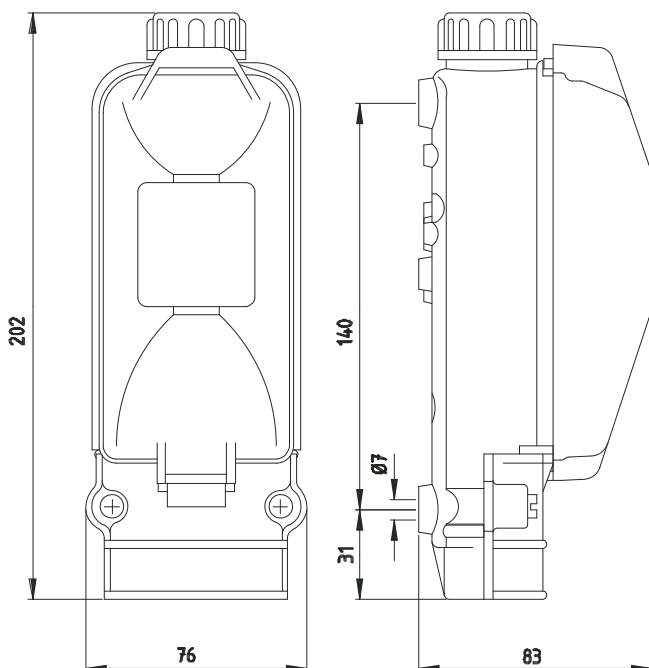

EKM-1271-1D2-4x16-I-B
Art.-Nr.: 265778-000 (JOR-94808)

Fuse box for lighting application EKM 1271

for installation in lighting columns

- protection class II
- ingress protection IP 43
- minimum diameter 90 mm
- door opening minimum 80 x 210 mm
- l x w x h: 202 x 76 x 83 mm
- transparent cover with snap lock
- 1 fuse base 25 A / DII-E 27 for:
 1 to 2 cables 4 x 6 – 16 mm²
- 4 mantle terminals
- no internal protection plate
- cable entry: cable clamp for 1 cable to 2 cables \varnothing 19-22 mm
- output: 1 screw cap PG 21, cable \varnothing 14-18 mm

Sales unit= 40 pieces in a carton

Cable entry