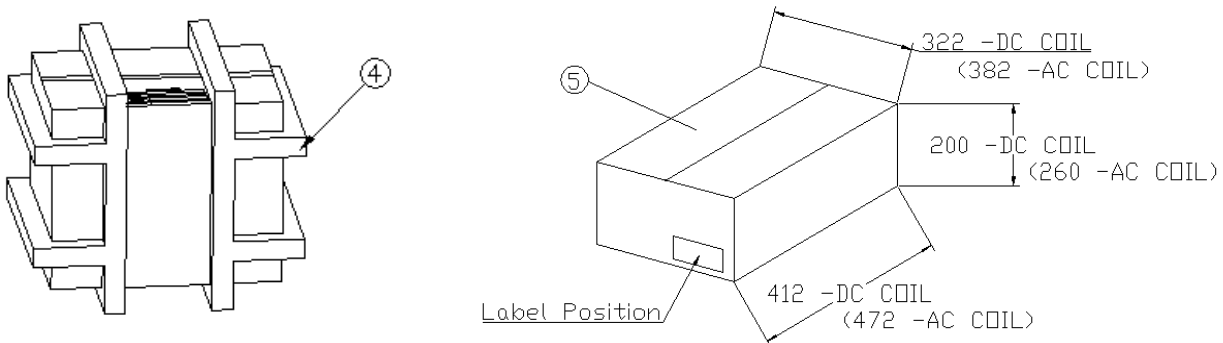

T92 PACKAGING (T92 包装)

1.Inner Package

30 pcs / 1Tray
(Material : PS)

30 pcs / 1Tray x 4Trays
Total : 120 pcs

2.External Package

Total : 120 pcs / Shipping Box
Gross : 12.5 kg

Dimensions unit : mm

ITEM No	DESCRIPTION	TE PART NO.	QTY(pcs)
①	TRAY	1461366-1	4
②	INNER BOX	1649215-1	4
③	INSIDE CARTON	1461368-1	1
④	SHOCKPROOF PAD	2071365-1 (AC COIL ONLY)	2
⑤	OUTSIDE CARTON	1461369-1 (DC COIL) 2071364-1 (AC COIL)	1