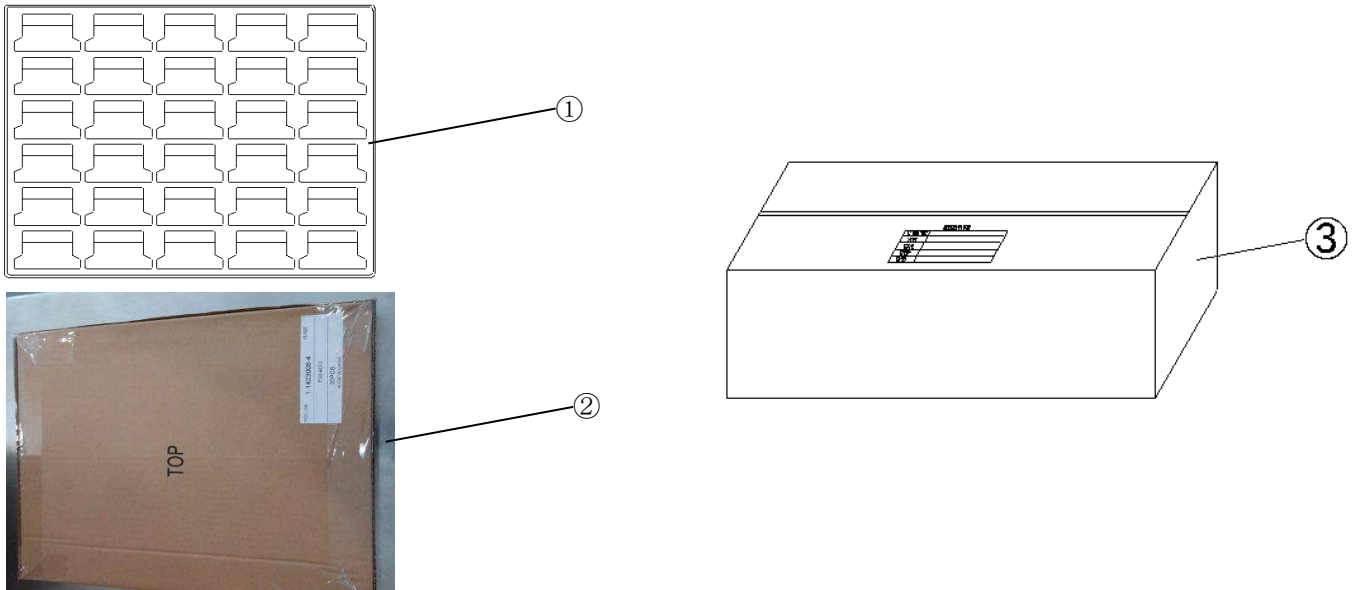

T92 PACKAGING (T92 包装)

1.Inner Package

30 pcs / 1Tray
(Material : PS)

30 pcs / 1Tray x 4Trays
Total : 120 pcs

2.External Package

Total : 120 pcs / Shipping Box
Gross : 12.5 kg

Dimensions unit : mm

ITEM No	DESCRIPTION	TE PART NO.	QTY(pcs)
①	TRAY	1461366-1	4
②	INNER BOX	1649215-1	4
③	INSIDE CARTON	1461368-1	1
④	SHOCKPROOF PAD	2071365-1 (AC COIL ONLY)	2
⑤	OUTSIDE CARTON	1461369-1 (DC COIL) 2071364-1 (AC COIL)	1