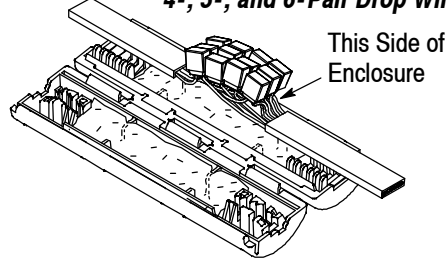

4-, 5-, and 6-Pair Drop Wire