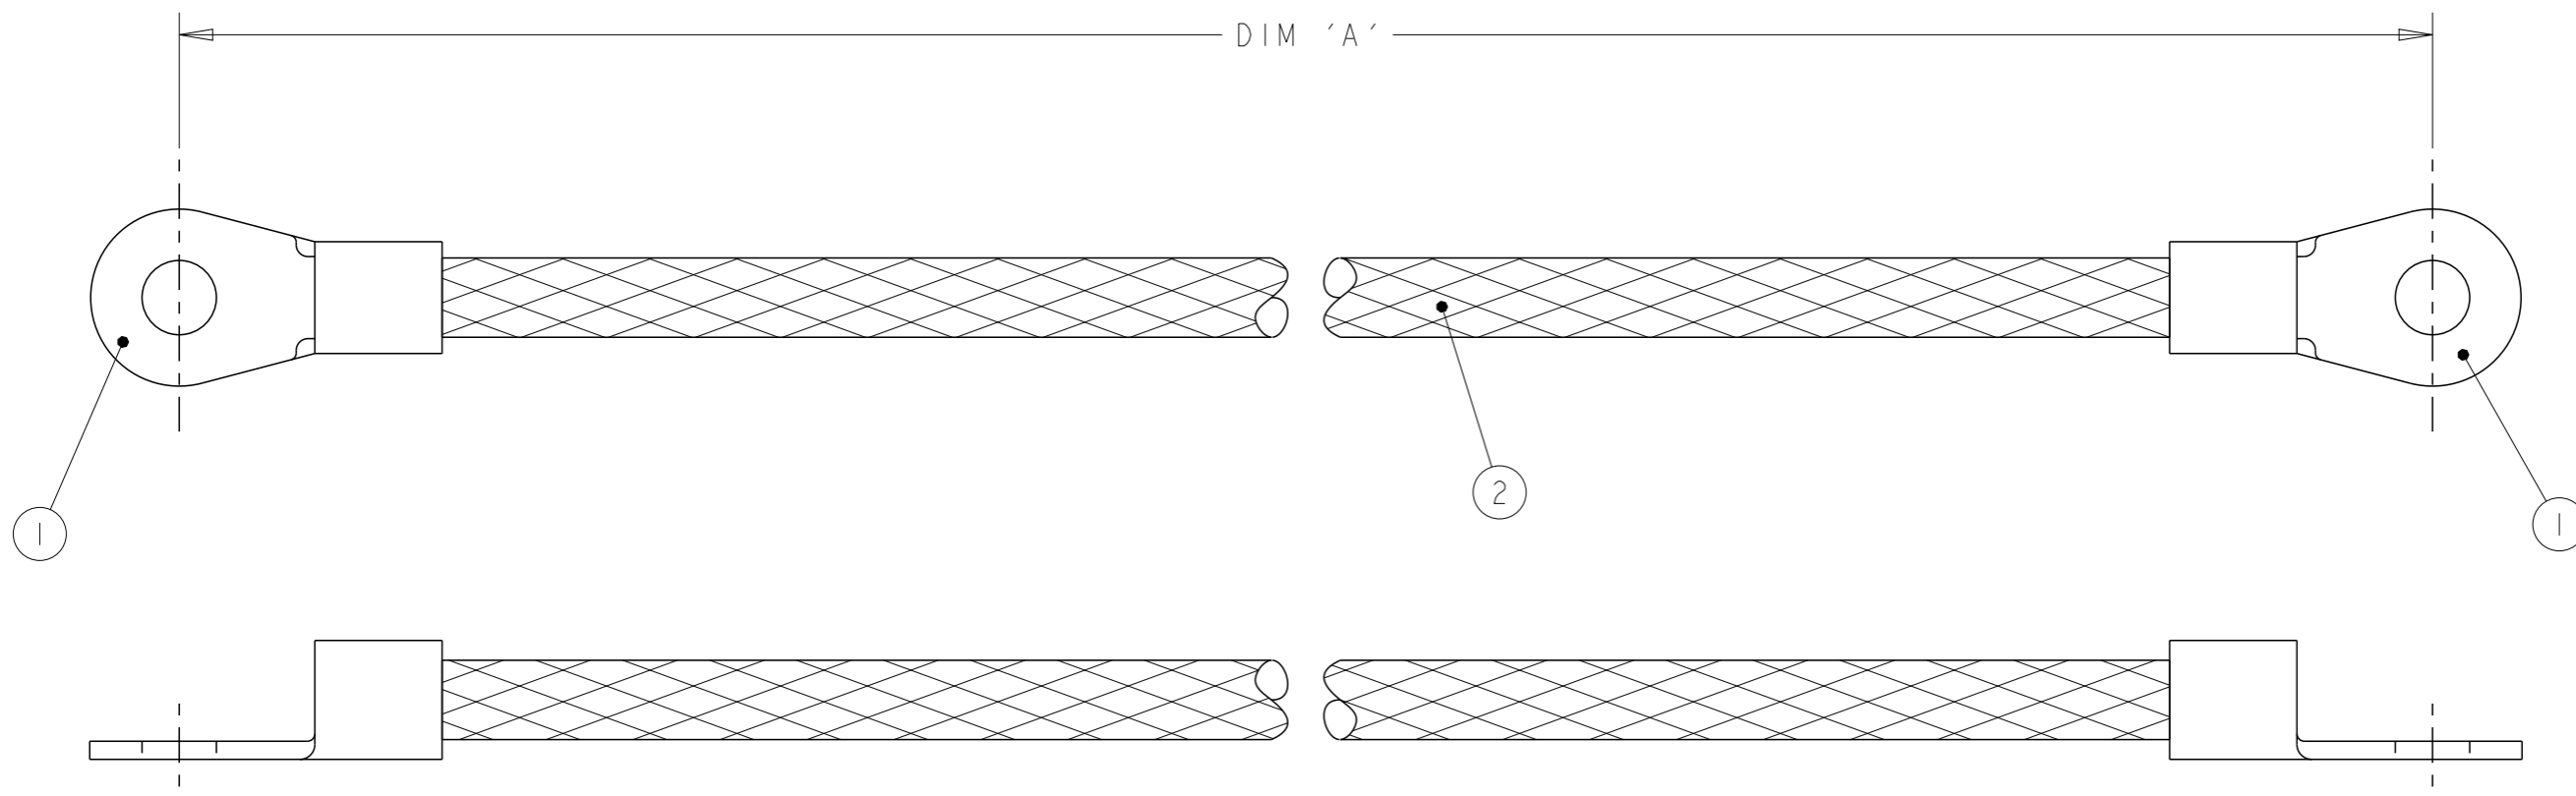

REVISIONS

P	LTR	DESCRIPTION	DATE	DWN	APVD
	C	REVISED PER ECN-23-211437	13JUL2023	AP	KV

ITEM NO	PART NUMBER	DESCRIPTION	QTY / ASSY
1	33470-0	4AWG RING TONGUE	2
2	1337713-8	BRAIDED CABLE - 25mm ²	A/R

OBSOLETE	500	1337707-3
	400	1337707-2
OBSOLETE	250	1337707-1
	DIM 'A'	TYCO PART NUMBER

THIS DRAWING IS A CONTROLLED DOCUMENT.		DWN R. CHURCHILL 09JAN2001		
DIMENSIONS: mm		CHK D. CHICK 09JAN2001		
TOLERANCES UNLESS OTHERWISE SPECIFIED:		APVD J. JEWELL 09JAN2001	NAME 25mm CSA BRAID M8-M8	
0 PLC ±-		PRODUCT SPEC	-	
1 PLC ±-		APPLICATION SPEC	-	
2 PLC ±-		WEIGHT	-	
3 PLC ±-		SIZE	A3	00779
4 PLC ±-		DRAWING NO	G-1337707	
ANGLES ±-		RESTRICTED TO	-	
MATERIAL	FINISH	SCALE		
material_2	finish_spec_2	NTS		
CUSTOMER DRAWING		SHEET		1 OF 1
		REV		C