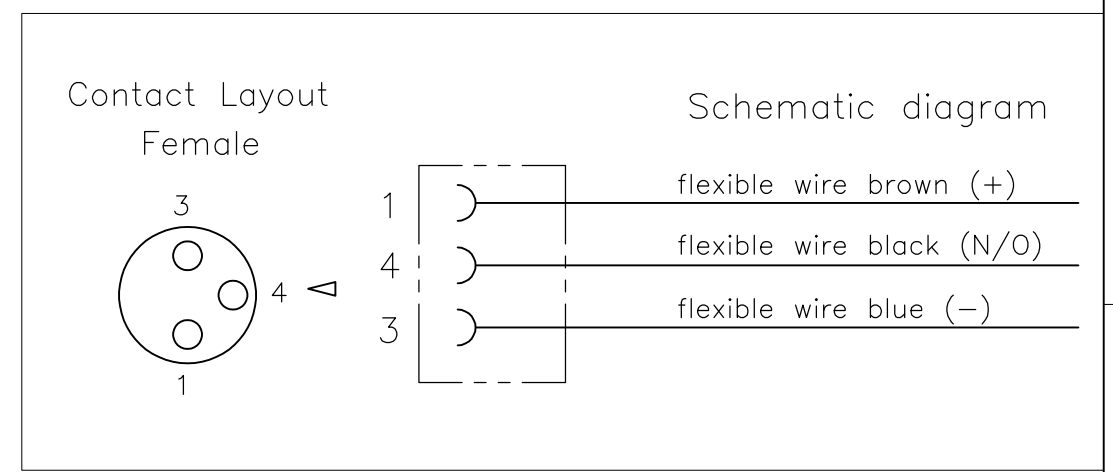

PUR CABLE	
No./diameter of wires	3 x 0.25 mm²
Wire isolation	PP (br, bl, bk)
C-track properties	5 million
Jacket	PUR (UL/CSA)
Outer diameter	approx. 4.1 mm
Bend radius (moving)	10 x outer diameter
Temperature range (fixed)	-40...+80 °C
Temperature range (mobile)	-25...+80 °C

LENGTH	MATERIAL	JACKET COLOR	TE PN	DESCRIPTION	ITEM
3 pos	PVC	Black	1-2273001-4	3x22AWG PVC 10.0m	8
			1-2273001-3	3x22AWG PVC 5.0m	7
			1-2273001-2	3x22AWG PVC 3.0m	6
			1-2273001-1	3x22AWG PVC 1.5m	5
3 pos	PUR	Black	2273001-4	3x22AWG PUR 10.0m	4
			2273001-3	3x22AWG PUR 5.0m	3
			2273001-2	3x22AWG PUR 3.0m	2
			2273001-1	3x22AWG PUR 1.5m	1

PVC CABLE	
No./diameter of wires	3 x 0.25 mm²
Wire isolation	PVC (br, bl, bk)
C-track properties	
Jacket	PVC (UL/CSA)
Outer diameter	approx. 4.5 mm
Bend radius (moving)	10 x outer diameter
Temperature range (fixed)	-30...+80 °C
Temperature range (mobile)	-5...+80 °C

THIS DRAWING IS A CONTROLLED DOCUMENT.		DWN 12NOV2013 SATHISH KUMAR .G		STE TE Connectivity	
		CHK 12NOV2013 B.VELDHOVEN			
DIMENSIONS: mm		APVD 12NOV2013 A.VAN ZANDVOORT		NAME	
TOLERANCES UNLESS OTHERWISE SPECIFIED:		PRODUCT SPEC 108-19483		M8 X 1.0 STRAIGHT SOCKET PIGTAIL	
0 PLC ± -		APPLICATION SPEC 114-32127		RESTRICTED TO	
1 PLC ± -		WEIGHT -		SIZE A3	
2 PLC ± -		CUSTOMER DRAWING		CAGE CODE 00779	
3 PLC ± -		SCALE NTS		DRAWING NO C-2273001	
4 PLC ± -		SHEET 1 OF 1		REV A1	
ANGLES ± -					
FINISH -