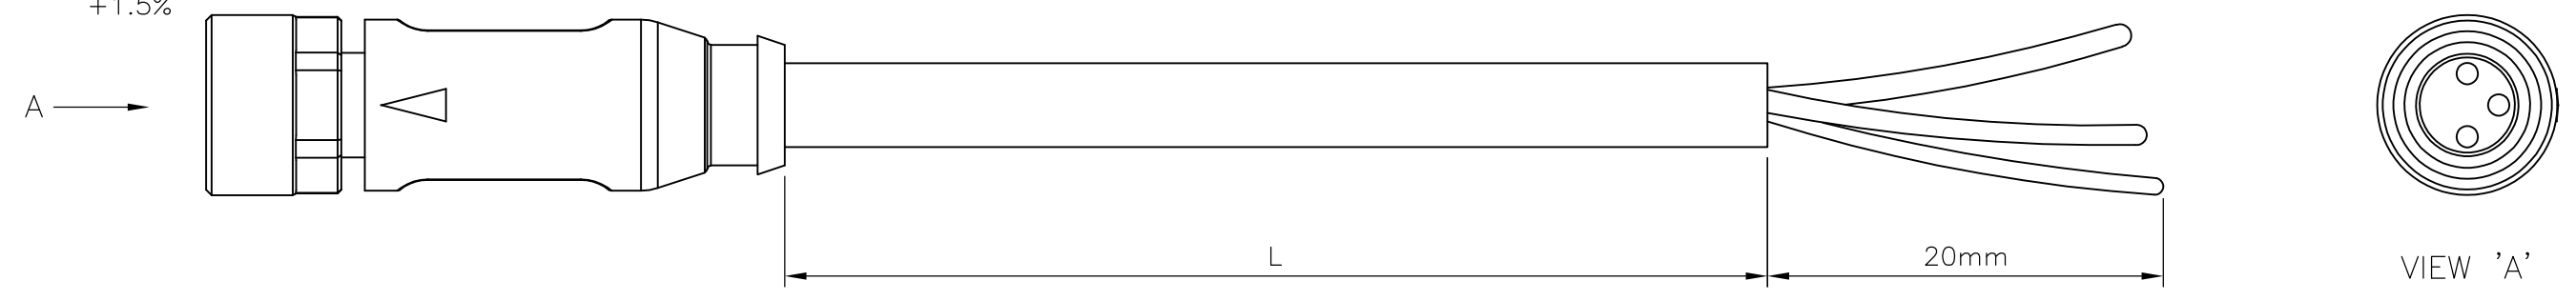

NOTES:  
 Tolerances cable lengths:  
 0m to 0.5m +30mm  
 0.5m to 1.0m +50mm  
 1.0m to 3.0m +100mm  
 < 3.0m +1.5%

TECHNICAL DATA	
Operating voltage	max. 60 V AC/DC
Operating current per contact	max. 4 A
Locking of ports	Screw thread M8 x 1 mm (recommended torque 0.4 Nm) self-securing
Protection	IP65 and IP67 when plugged and screwed down (EN 60529)