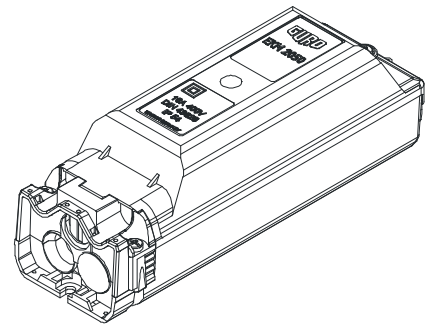

EKM-2050-2R/A

Art.-No.: E20858-000 (JOR-88904)

Empty housing EKM 2050

Type SK (inside poles)

for pole inner diameter ≥ 102 mm, for door opening $\geq 85 \times 300$ mm

2 pcs. DIN rail TS 35 for application of installation devices

High transparent cover with screw lock,

Degree of protection: IP 54

Feeder cable entry for 2 cables up to 4×25 mm² or 3 cables up to 5×16 mm²

Load cable entry: 2 rubber glands for cables 8 – 14 mm, additionally 2 cables downwards dia. $< 11,5$ mm.

Kabelzugang