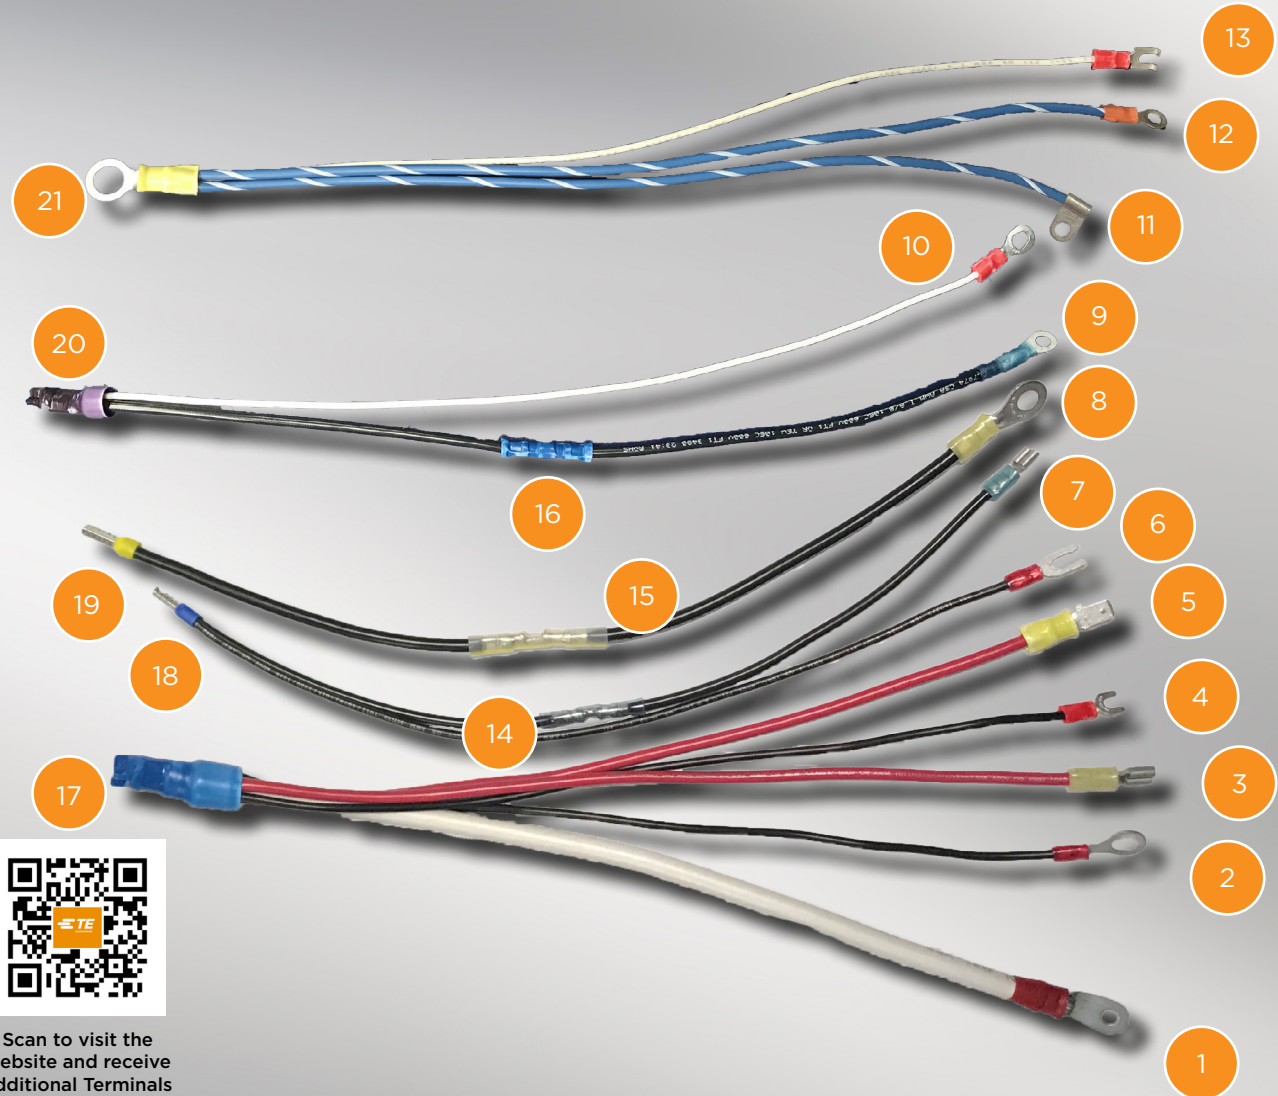

# TERMINALS & SPLICES

Every Connection Counts.

# TERMINALS & SPLICES

1	<a href="#">324043</a>	TERMINAL Ring Tongue	8 AWG
2	<a href="#">320572</a>	PIDG Ring Tongue	22-16 AWG
3	<a href="#">640907-1</a>	PIDG Faston Receptacle	12-10 AWG
4	<a href="#">320665</a>	PLASTI-GRIP Spade Tongue	22-16 AWG
5	<a href="#">66025-2</a>	PIDG Tab	12-10 AWG
6	<a href="#">52410</a>	PIDG Spring Spade	22-16 AWG
7	<a href="#">640919-1</a>	PIDG Faston Receptacle	16-14 AWG
8	<a href="#">320569</a>	PIDG Ring Tongue	12-10 AWG
9	<a href="#">55850-1</a>	Heat Shrinkable Ring Tongue	16-14 AWG
10	<a href="#">54774-1</a>	PLASTI-GRIP Multiple Stud Terminal	22-16 AWG
11	<a href="#">322819</a>	SOLISTRAND Flag Ring Tongue	16-14 AWG
12	<a href="#">50836</a>	PIDG Ring Tongue	18-16 AWG
13	<a href="#">322249</a>	PLASTI-GRIP Spade Tongue	22-16 AWG
14	<a href="#">320562</a>	PIDG Butt Splice	16-14 AWG
15	<a href="#">53550-1</a>	PIDG Butt Splice	12-10 AWG
16	<a href="#">2-34071-1</a>	PLASTI-GRIP BUTT Splice	16-14 AWG
17	<a href="#">53891-1</a>	Wire Closed End Splice	18-6 AWG
18	<a href="#">966144-1</a>	Double Conductor Tubular End-Sleeve Furrule	20 AWG
19	<a href="#">2-966067-2</a>	Tubular End-Sleeve Furrule	10 AWG
20	<a href="#">36965</a>	Wire Closed End Splice	22-10 AWG
21	<a href="#">160296</a>	PLASTI-GRIP Ring Tongue	12-10 AWG

Scan to visit the website and receive additional Terminals & Splices news