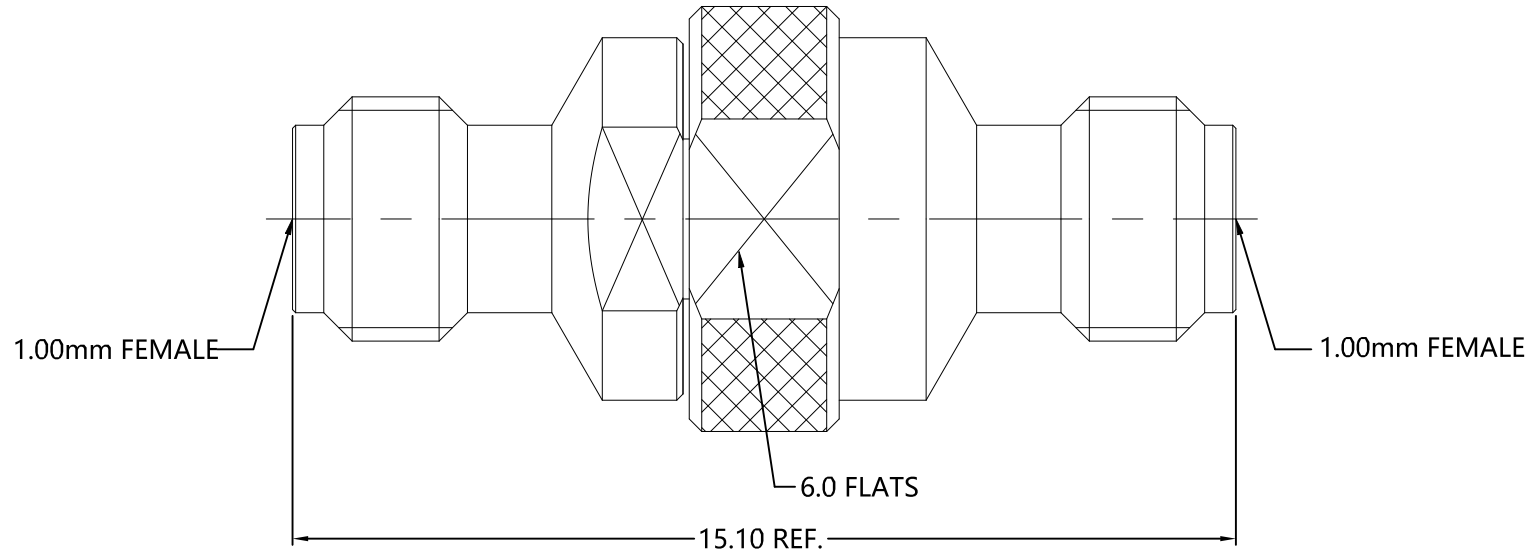

REVISIONS					
P	LTR	DESCRIPTION	DATE	BYN	APVD
A		ECN-21-107697	30JUN2021	PZ	WKH

ELECTRICAL	MECHANICAL	ENVIRONMENTAL
Impedance (Ohm): <u>50</u> Frequency Range: <u>DC to 110GHz</u> Voltage Rating (Peak) <u>@ Sea Level 170 V RMS</u> Insulation Resistance (MIN.) <u>5000 M ohms</u> Contact Resistance (mohms MAX) Center Contact <u>4.0</u> Outer Contact <u>1.0</u> Dielectric Withstand Voltage: <u>500 V RMS Max</u> Insertion Loss : <math><0.08 \times \sqrt{f}</math> (GHz) dB VSWR: <u>1.35 @ DC ~ 110GHz</u>	Interface Dimension <u>1.0mm female</u> Force to Engage and Disengage Engage: <u>N/A</u> Disengage: <u>N/A</u> Center Contact Captivation Axial (N) <u>13.0 MIN</u> Radial (In/Oz) <u>N/A</u> Cable Retention Axial (Lbs) <u>N/A</u> Mating cycles <u>500 cycles</u>	TEMPERATURE RANGE <u>-40 °C~+125 °C</u> ROHS <u>COMPLIANT</u>

1	CONTACT PIN	BERYLLIUM COPPER	PL.GOLD30u"/NICKEL
1	INSULATOR	PEI	N/A
1	BODY	STAINLESS STEEL 316F	PASSIVATION
2388687-1	PART NUMBER	MATERIAL	PLATING

THIS DRAWING IS A CONTROLLED DOCUMENT.		DWN PENG ZHAI 28JAN2021	 TE Connectivity 1.0mm Female to 1.0mm Female Adapter 	RESTRICTED TO	
DIMENSIONS:		CHK ROGER SONG 28JAN2021		SIZE	RESTRICTED TO
TOLERANCES UNLESS OTHERWISE SPECIFIED:		APVD WENKE HE 28JAN2021		CAGE CODE	RESTRICTED TO
mm		PRODUCT SPEC		DRAWING NO	RESTRICTED TO
<table border="1"> <tr><td>0 PLC</td><td>±</td><td>-</td></tr> <tr><td>1 PLC</td><td>±</td><td>0.3</td></tr> <tr><td>2 PLC</td><td>±</td><td>0.2</td></tr> <tr><td>3 PLC</td><td>±</td><td>0.1</td></tr> <tr><td>4 PLC</td><td>±</td><td>-</td></tr> <tr><td>ANGLES</td><td>±</td><td>5°</td></tr> </table>		APPLICATION SPEC	00779	RESTRICTED TO	
MATERIAL		WEIGHT	00779	RESTRICTED TO	
FINISH		CUSTOMER DRAWING	2388687	RESTRICTED TO	
		SCALE	1:1	RESTRICTED TO	
		SHEET	1 of 1	RESTRICTED TO	
		REV	A	RESTRICTED TO	

2388687